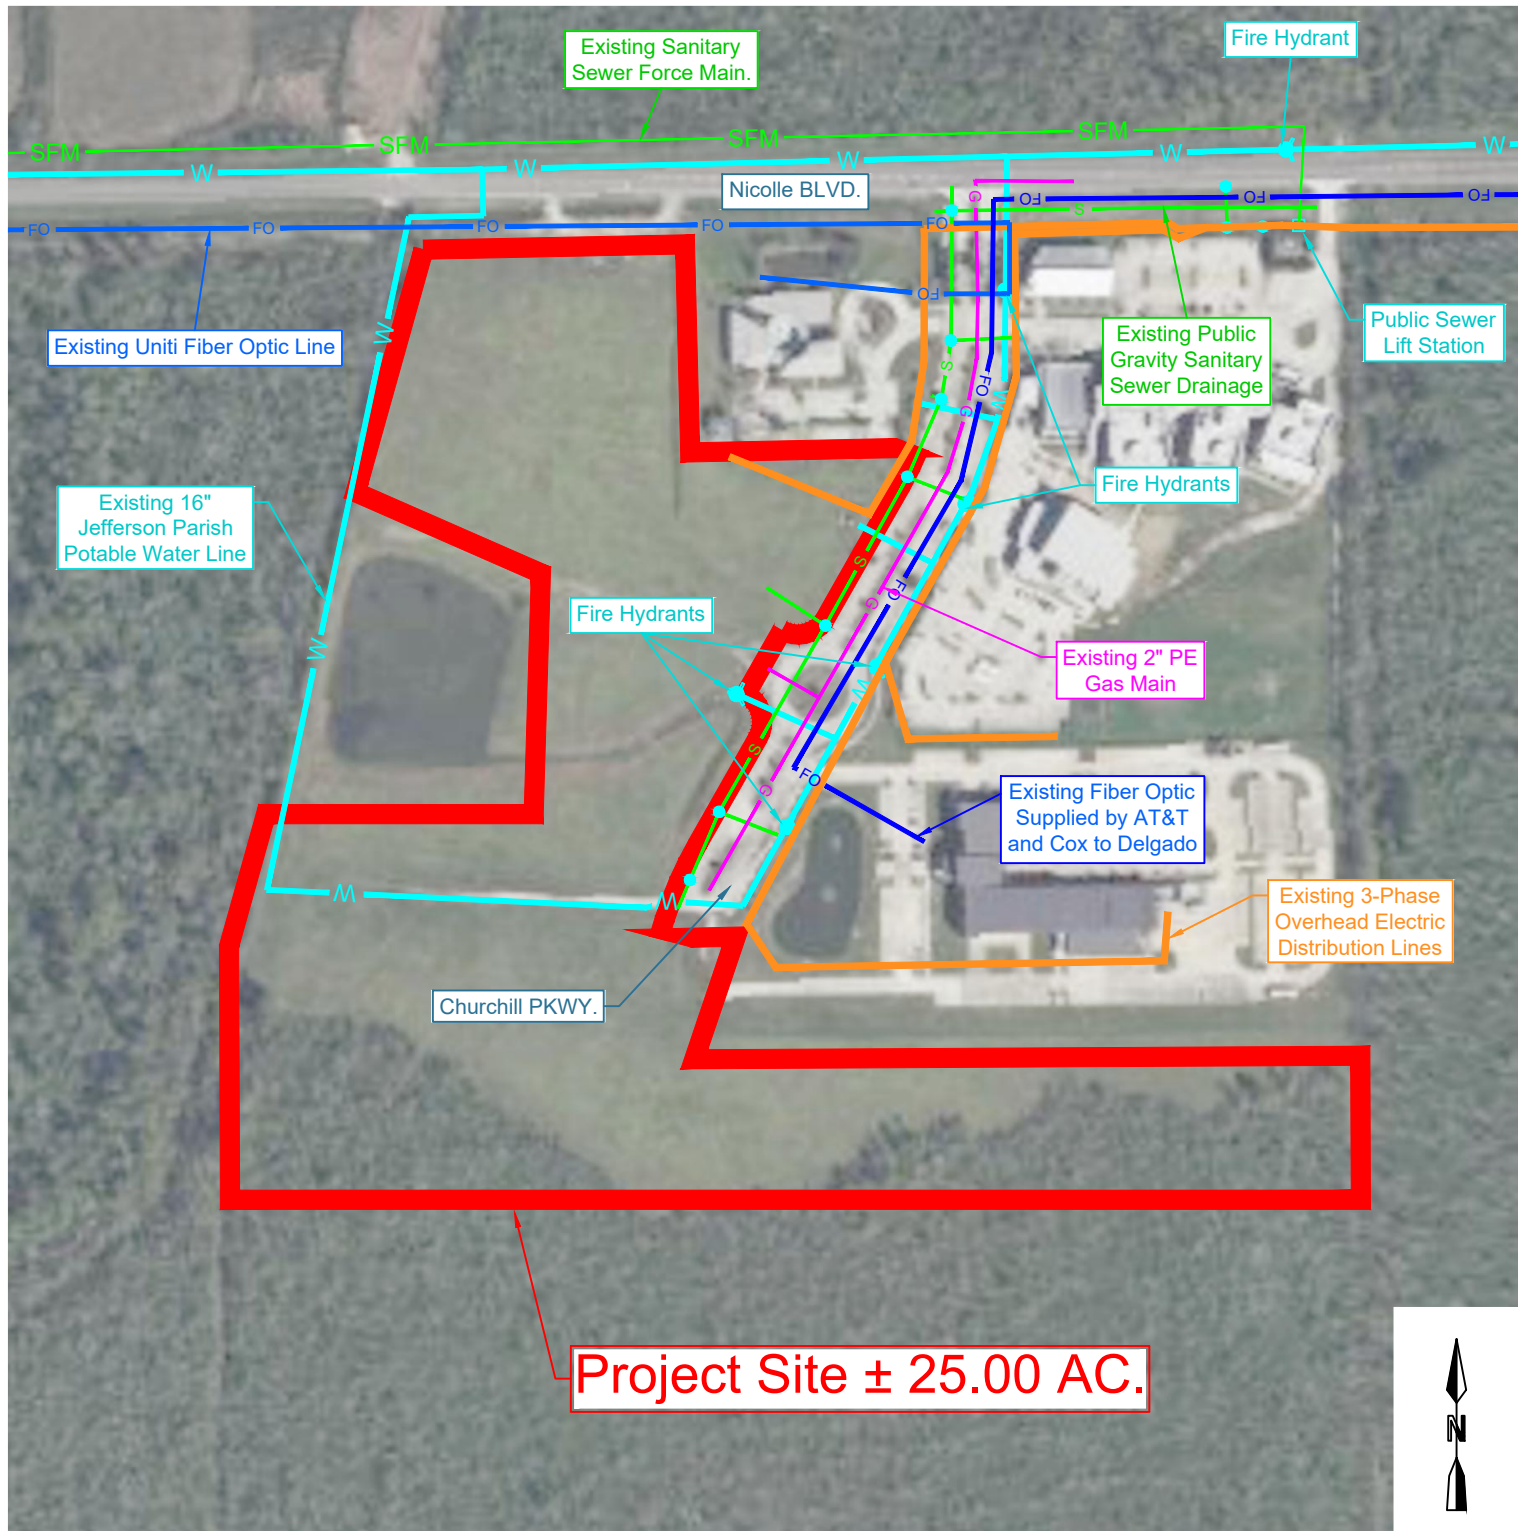

Churchill Technology & Business Park

Exhibit 03

All Utilities Infrastructure Map

JEDCO

Jefferson Parish Economic Development Commission

GREATER NEW ORLEANS
INC
REGIONAL ECONOMIC DEVELOPMENT

All Utilities Infrastructure Map

GREATER NEW ORLEANS
INC
REGIONAL ECONOMIC DEVELOPMENT

Churchill Technology and Business Park

Avondale, LA 70094
Jefferson Parish

PROJECT NO. 23-1544
09-05-2024
CHECKED BY SMT
DRAWN BY JPO