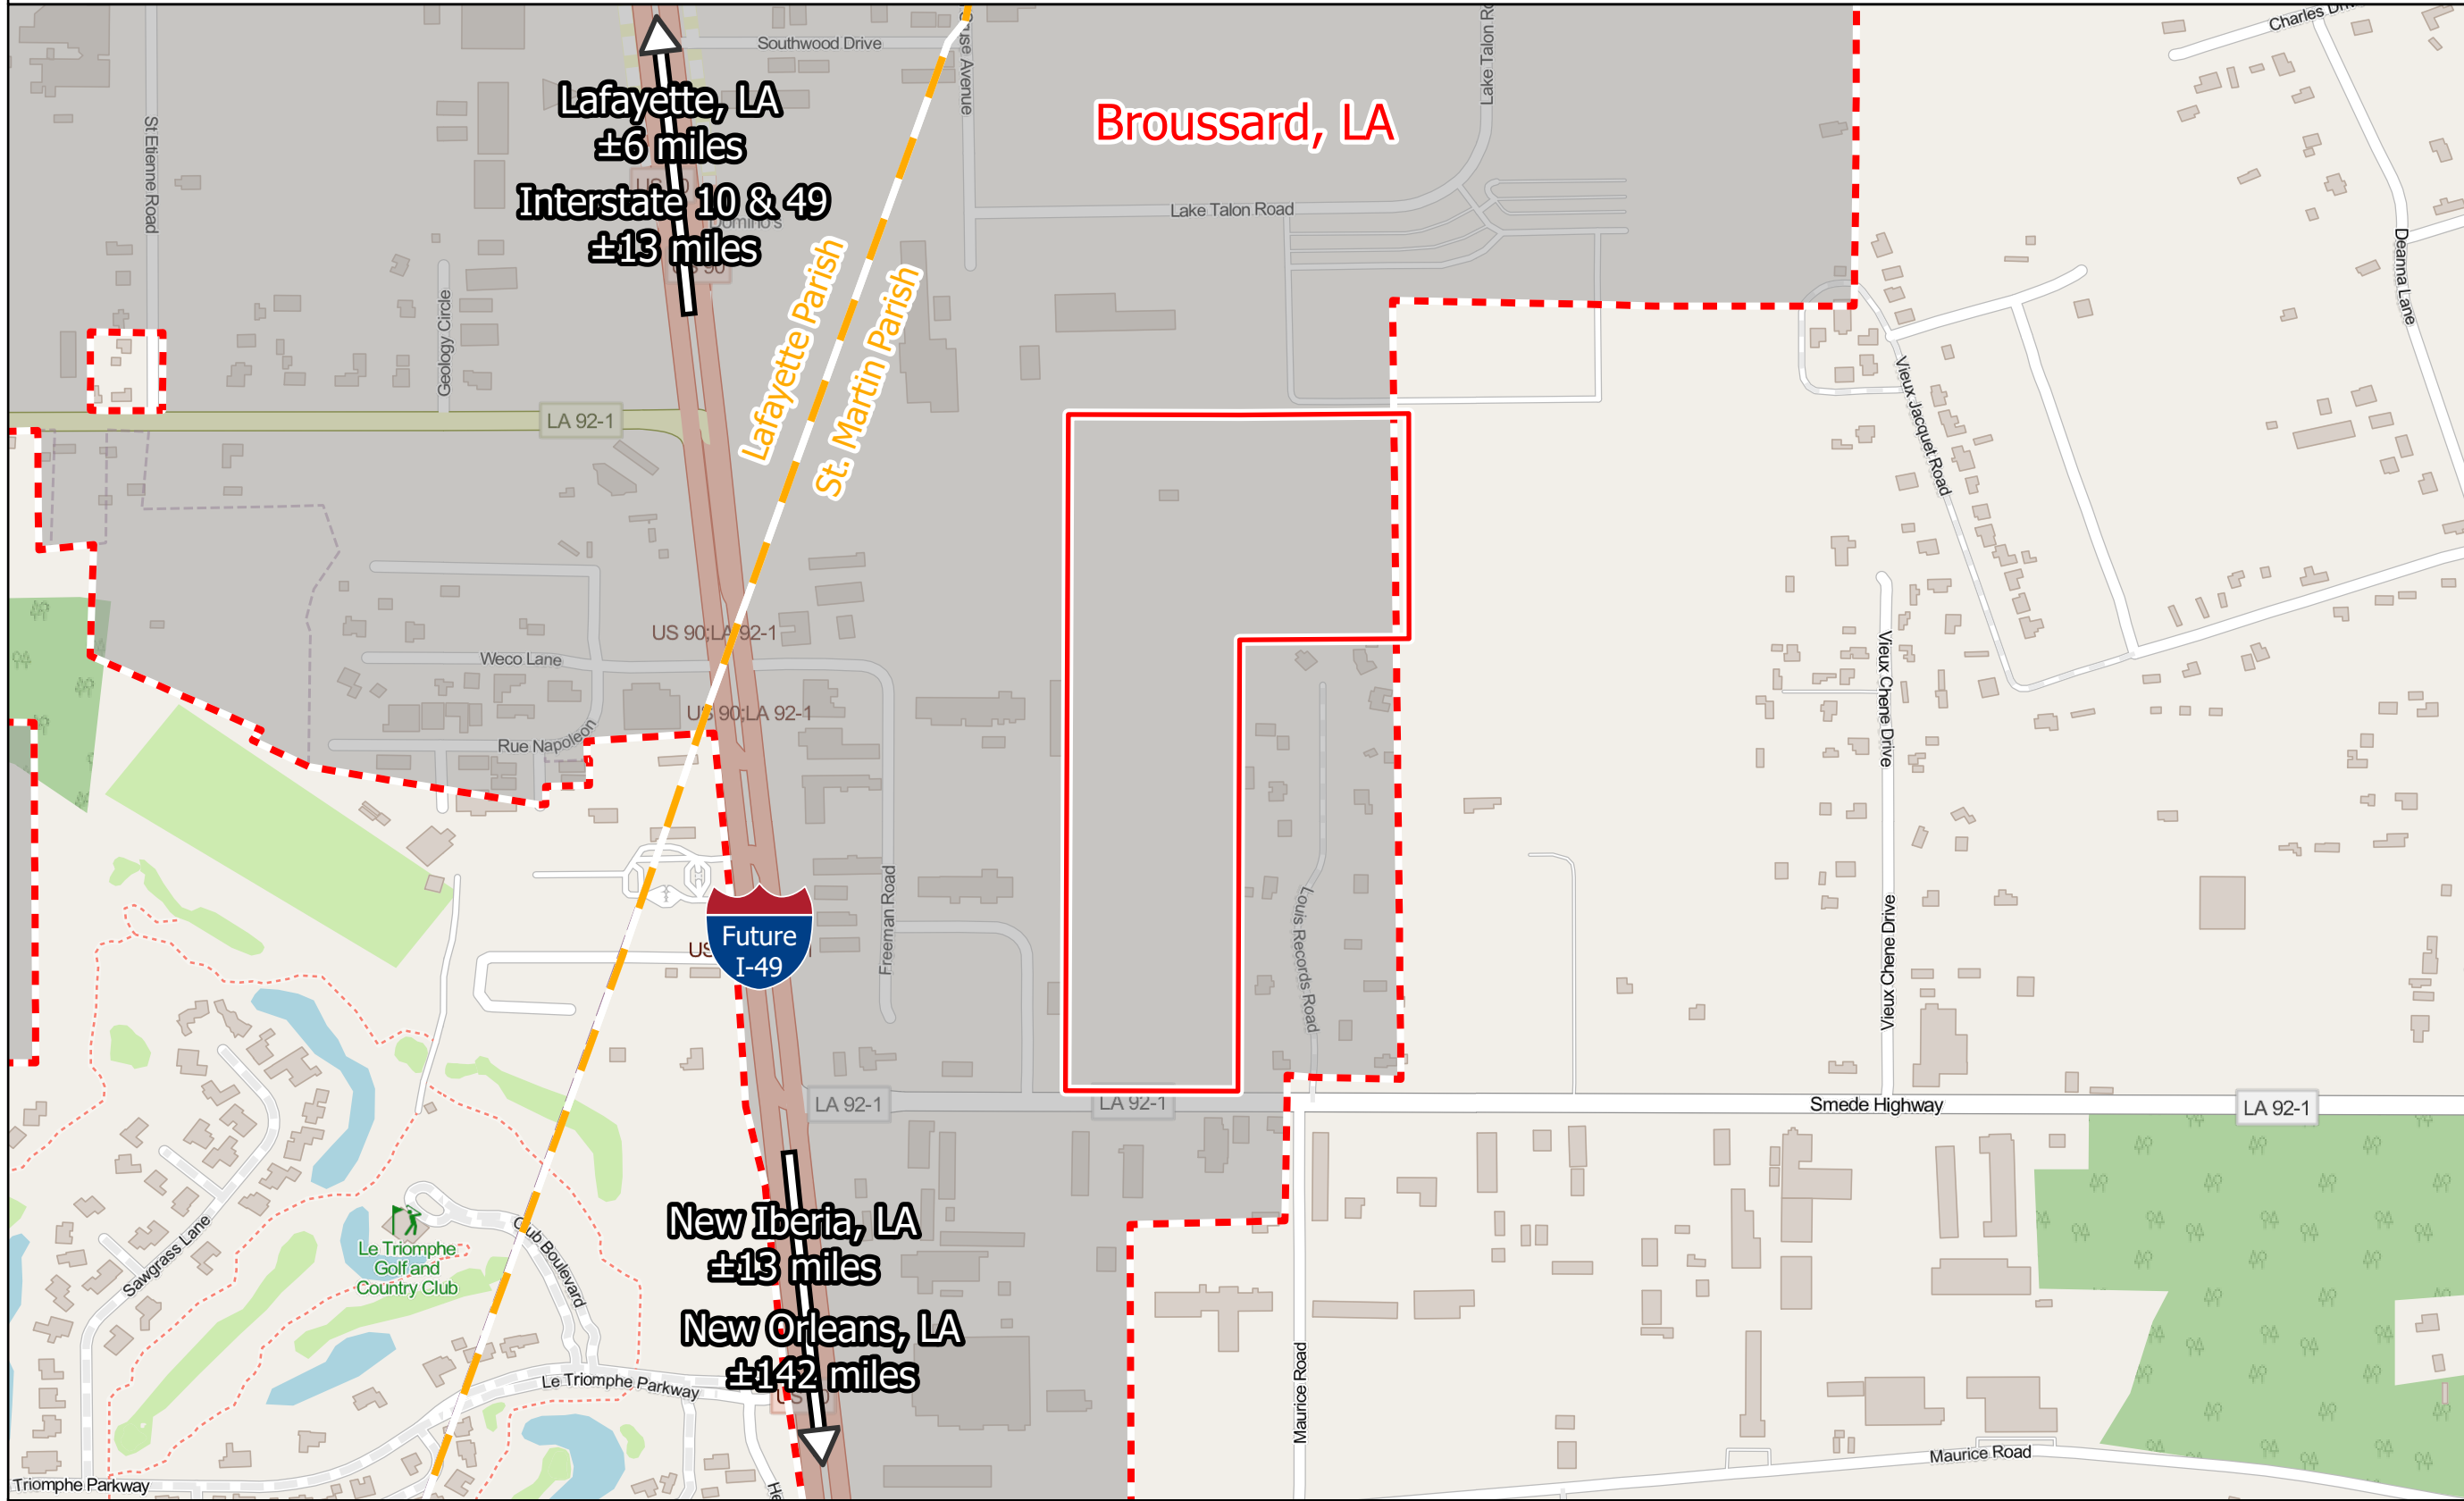

Exhibit B. Mouton Site Community Overview Map

Mouton Site Community Overview Map

Site Exhibit for
Mouton Site
St. Martin Parish, LA

One Acadiana

Legend

-  Site Boundary (±46.20 ac.)
-  Parish Boundary
-  City Limits

Date: 2/10/2025
Project Number: 214002
Drawn By: BMS
Checked By: EEB

P: 214002 One Acadiana Certified Sites Program \ Certified Sites \ Mouton

General Notes:
 1. The information presented herein is for planning purposes only. Further detailed due diligence MUST be completed prior to making decisions regarding the site.
 2. No attempt has been made by CSRS, Inc. to verify site boundary, title, actual legal ownership, deed restrictions, servitudes, easements, or other burdens on the property, other than that furnished by the client or his representative.
 3. Transportation data from 2023 TIGER datasets via U.S. Census Bureau at <https://www.census.gov/geographies/mapping-files/time-series/geo/tiger-line-file.html>.
 4. Aerial imagery is compiled from multiple different sources to create one cohesive image and may not reflect current ground conditions.