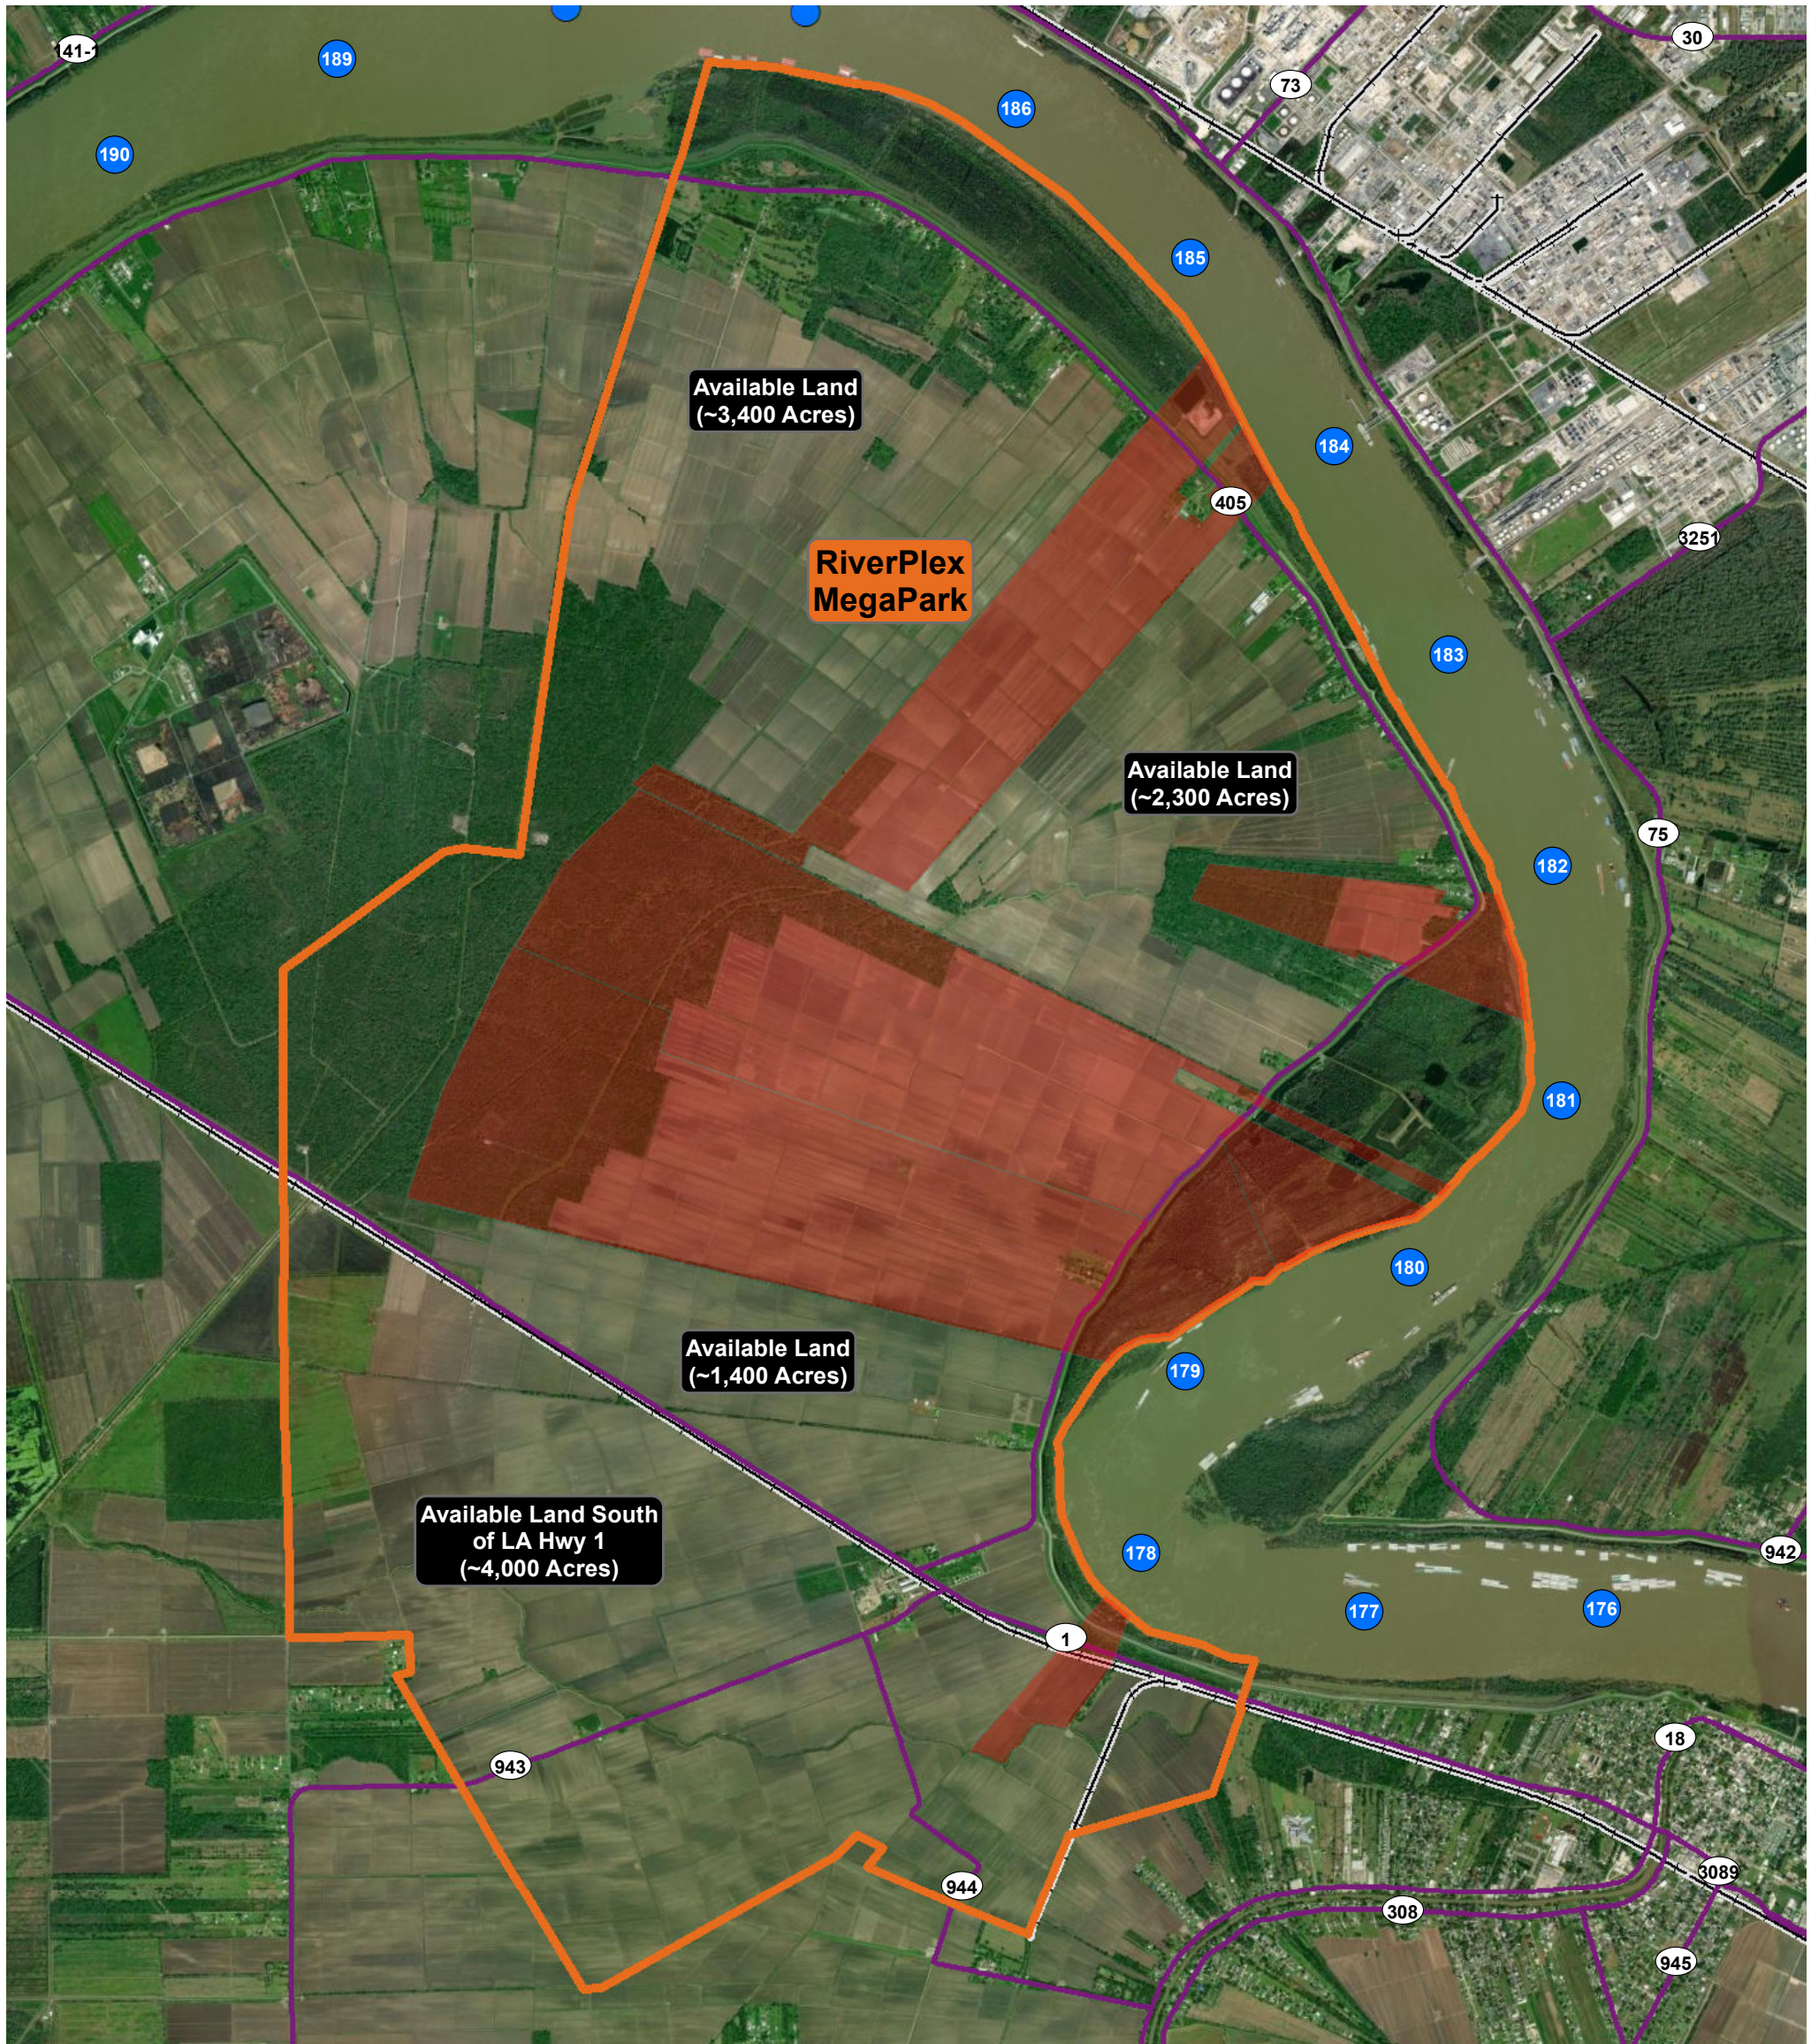

# RiverPlex MegaPark - ±17,000 Acres - Ascension Parish

## Remaining Acreage Available

- ±17,000 Acre RiverPlex MegaPark Boundary
- Unavailable - Optioned to Purchase (4,756 Acres)
- Railroad
- LA State Highway
- River Mile Marker

Source:  
 -Aerial Photo: DigitalGlobe  
 -Base Map: ESRI, LDOT, LED  
 -Locations and Boundaries are approximated  
 GIS Analyst: MPH 11/13/2023  
 \*\*Additional Information Available Upon Request\*\*