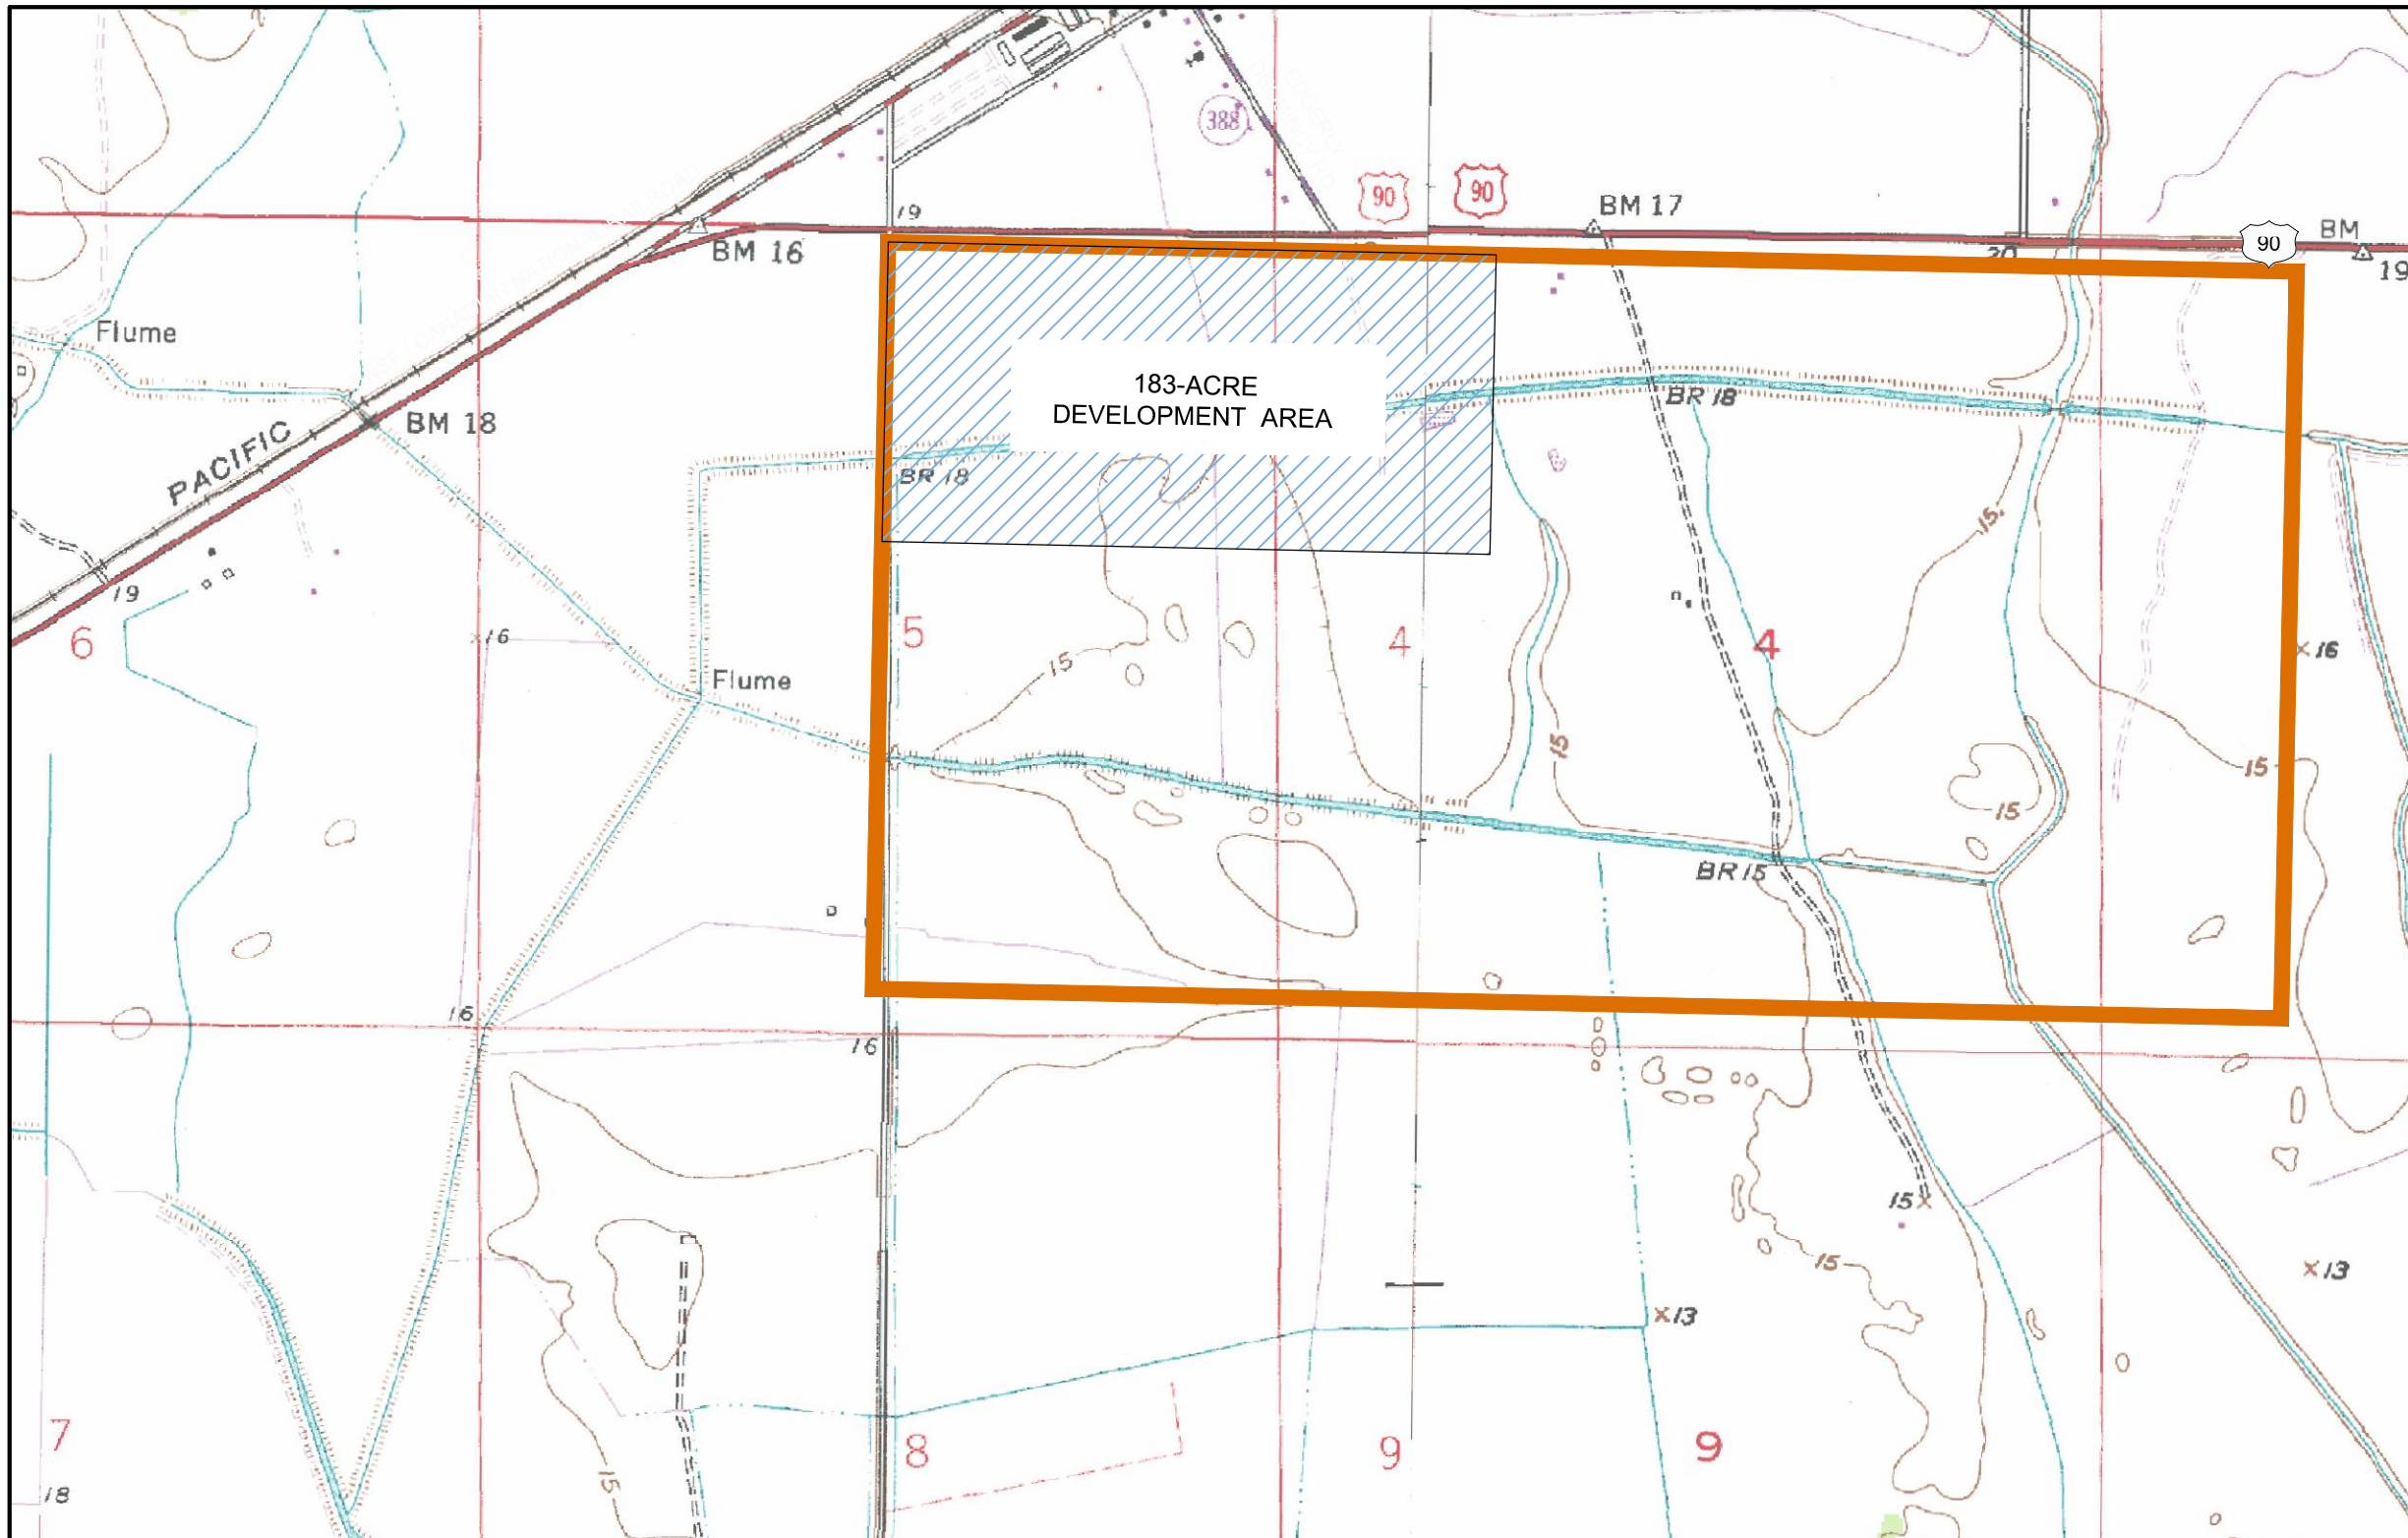

Exhibit N - USGS Quad Map

 Calcasieu Parish

Available Site Data

-  H.C. Drew Property (1,000 Acres)
-  Development Area (183 Acres)

(IN FEET)
1 INCH = 1250 ft.