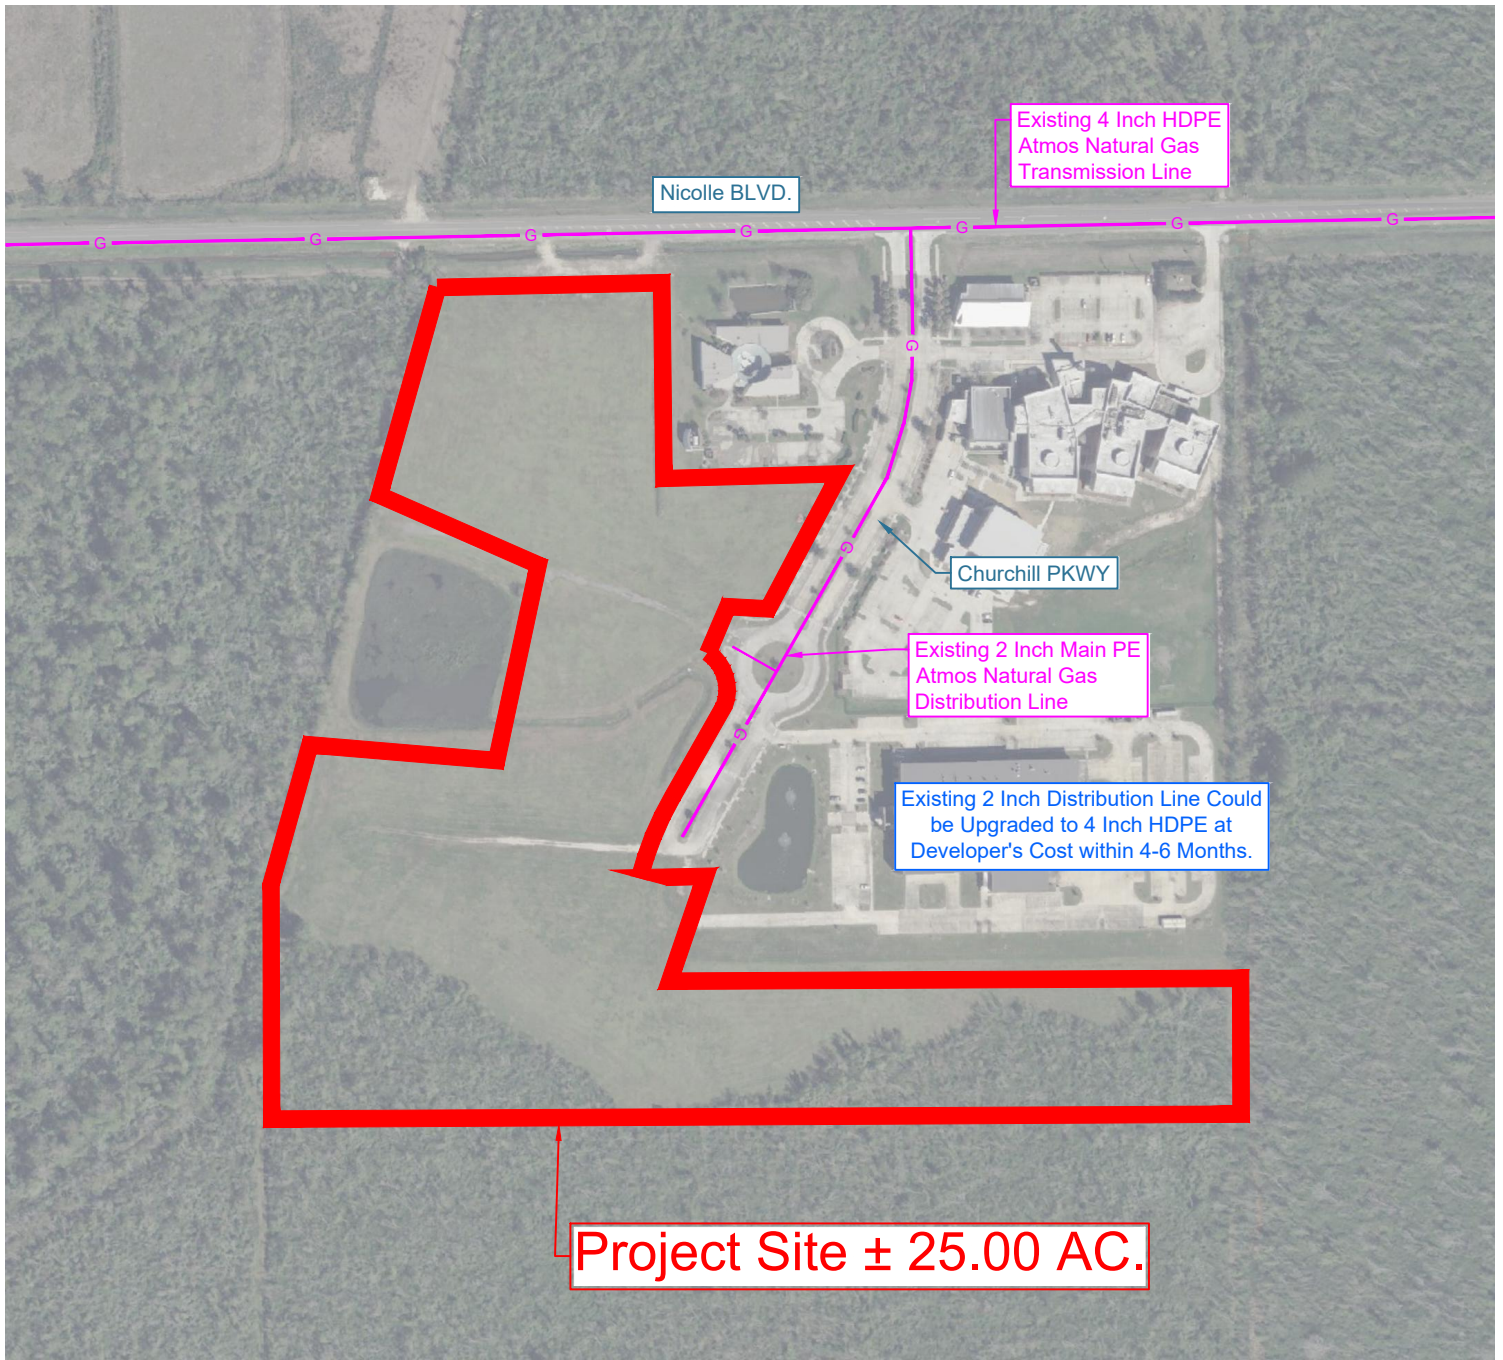

Churchill Technology & Business Park

Exhibit 17

Natural Gas Infrastructure Map

JEDCO

Jefferson Parish Economic Development Commission

GREATER NEW ORLEANS
INC
REGIONAL ECONOMIC DEVELOPMENT

Natural Gas Infrastructure Map

LEGEND

GAS LINE

GREATER NEW ORLEANS
INC
REGIONAL ECONOMIC DEVELOPMENT

**Churchill Technology
and Business Park**

Avondale, LA 70094
Jefferson Parish

PROJECT NO. 23-1544
09-05-2024
CHECKED BY SMT
DRAWN BY JPO