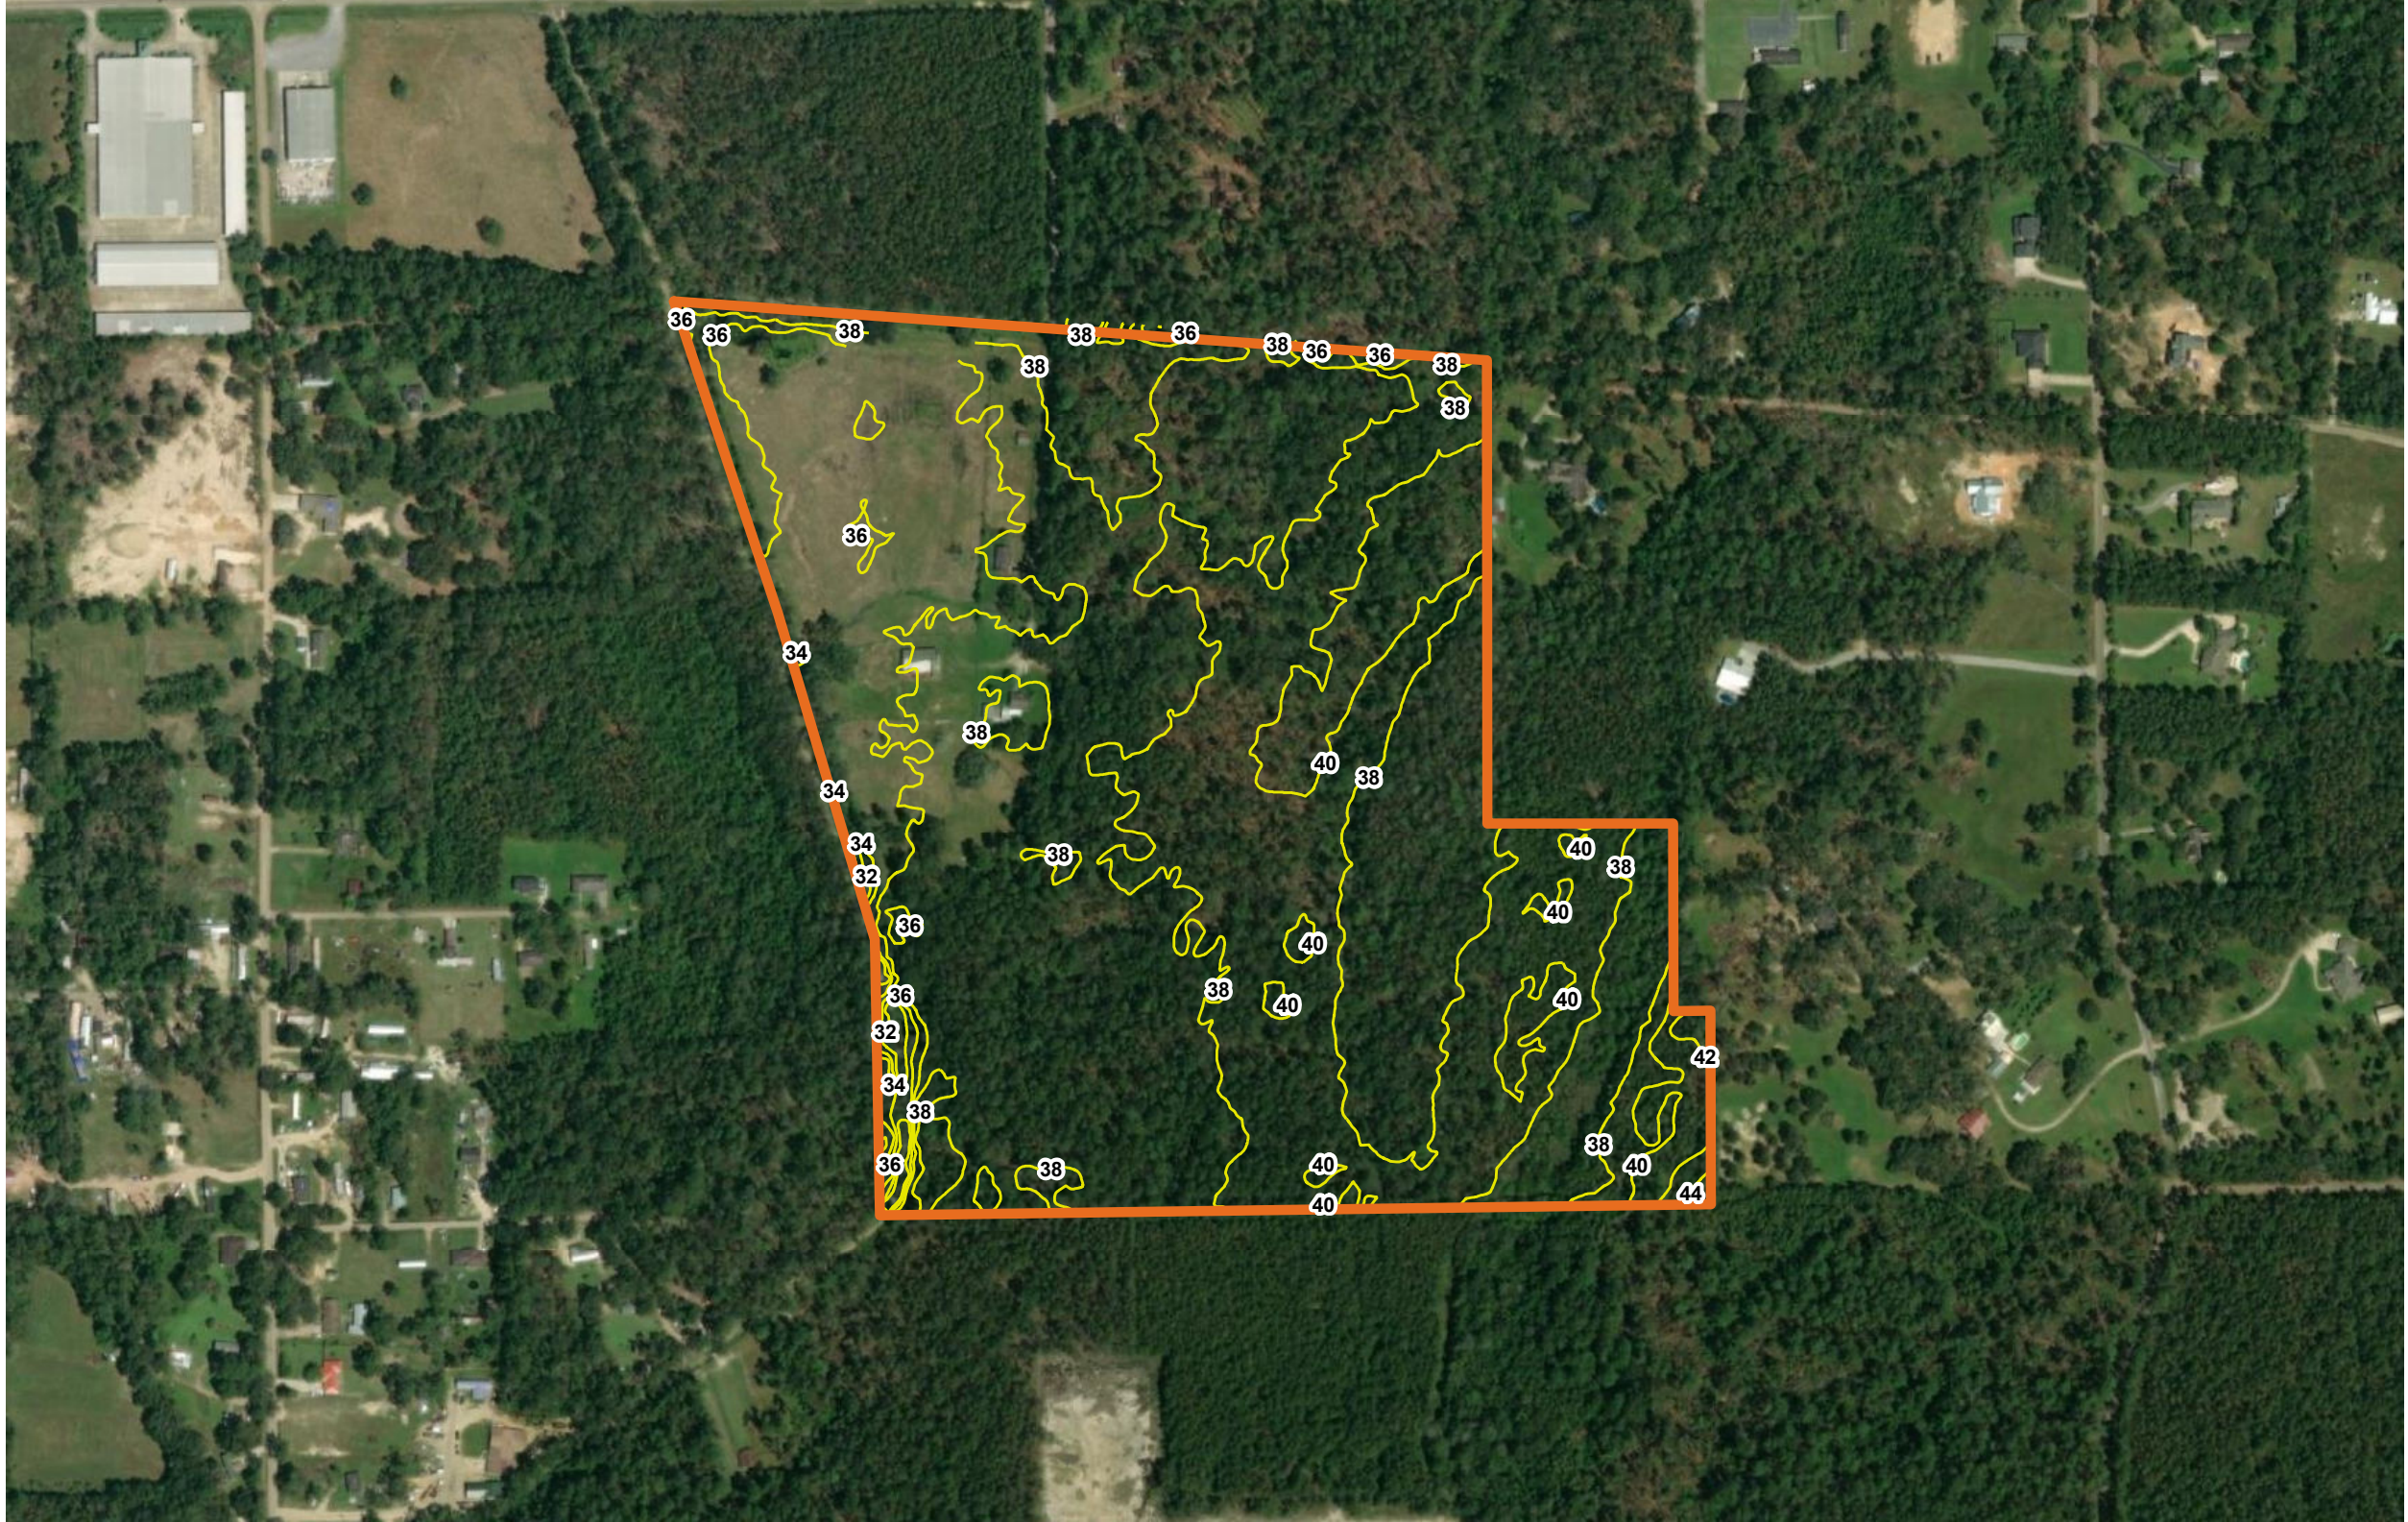

Jamestown Business Park - ±72 Acres - Tangipahoa Parish

LiDAR Elevation Map

 Tangipahoa Parish

 Potential Site
 LiDAR Elevation, Feet

Source:
-Aerial Photo: DigitalGlobe
-Base Map: ESRI, LDOT, LED, USACE
-Locations and Boundaries are approximated
GIS Analyst: MPH 03/13/2023
Additional Information Available Upon Request