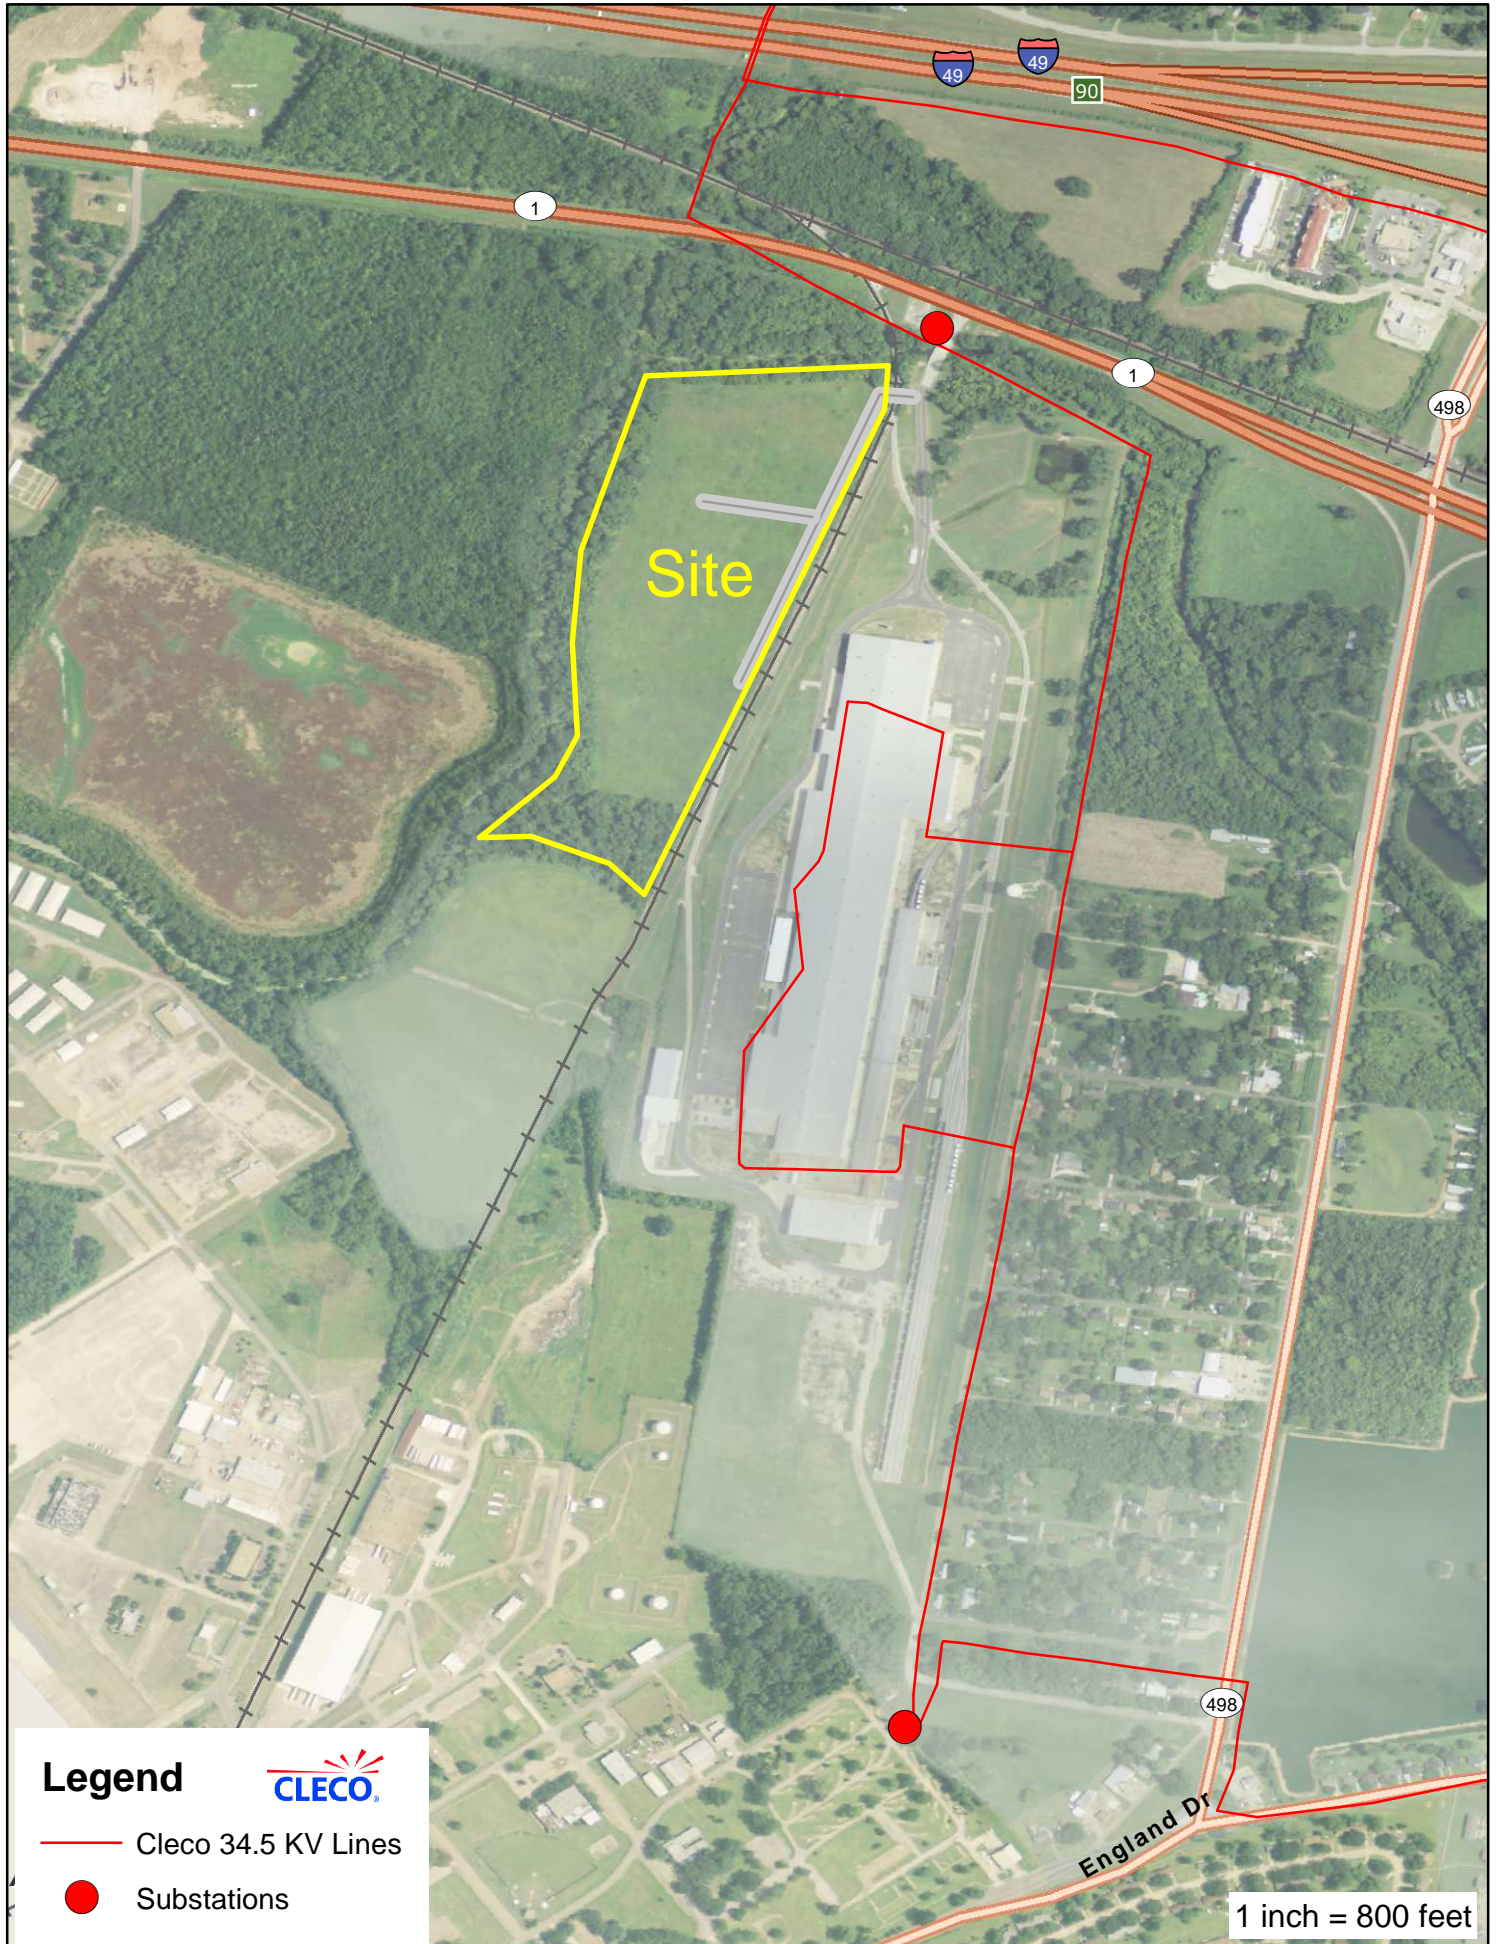

England Airpark Heavy Industrial Site - Electrical Infrastructure

Legend

-  Cleco 34.5 KV Lines
-  Substations

1 inch = 800 feet