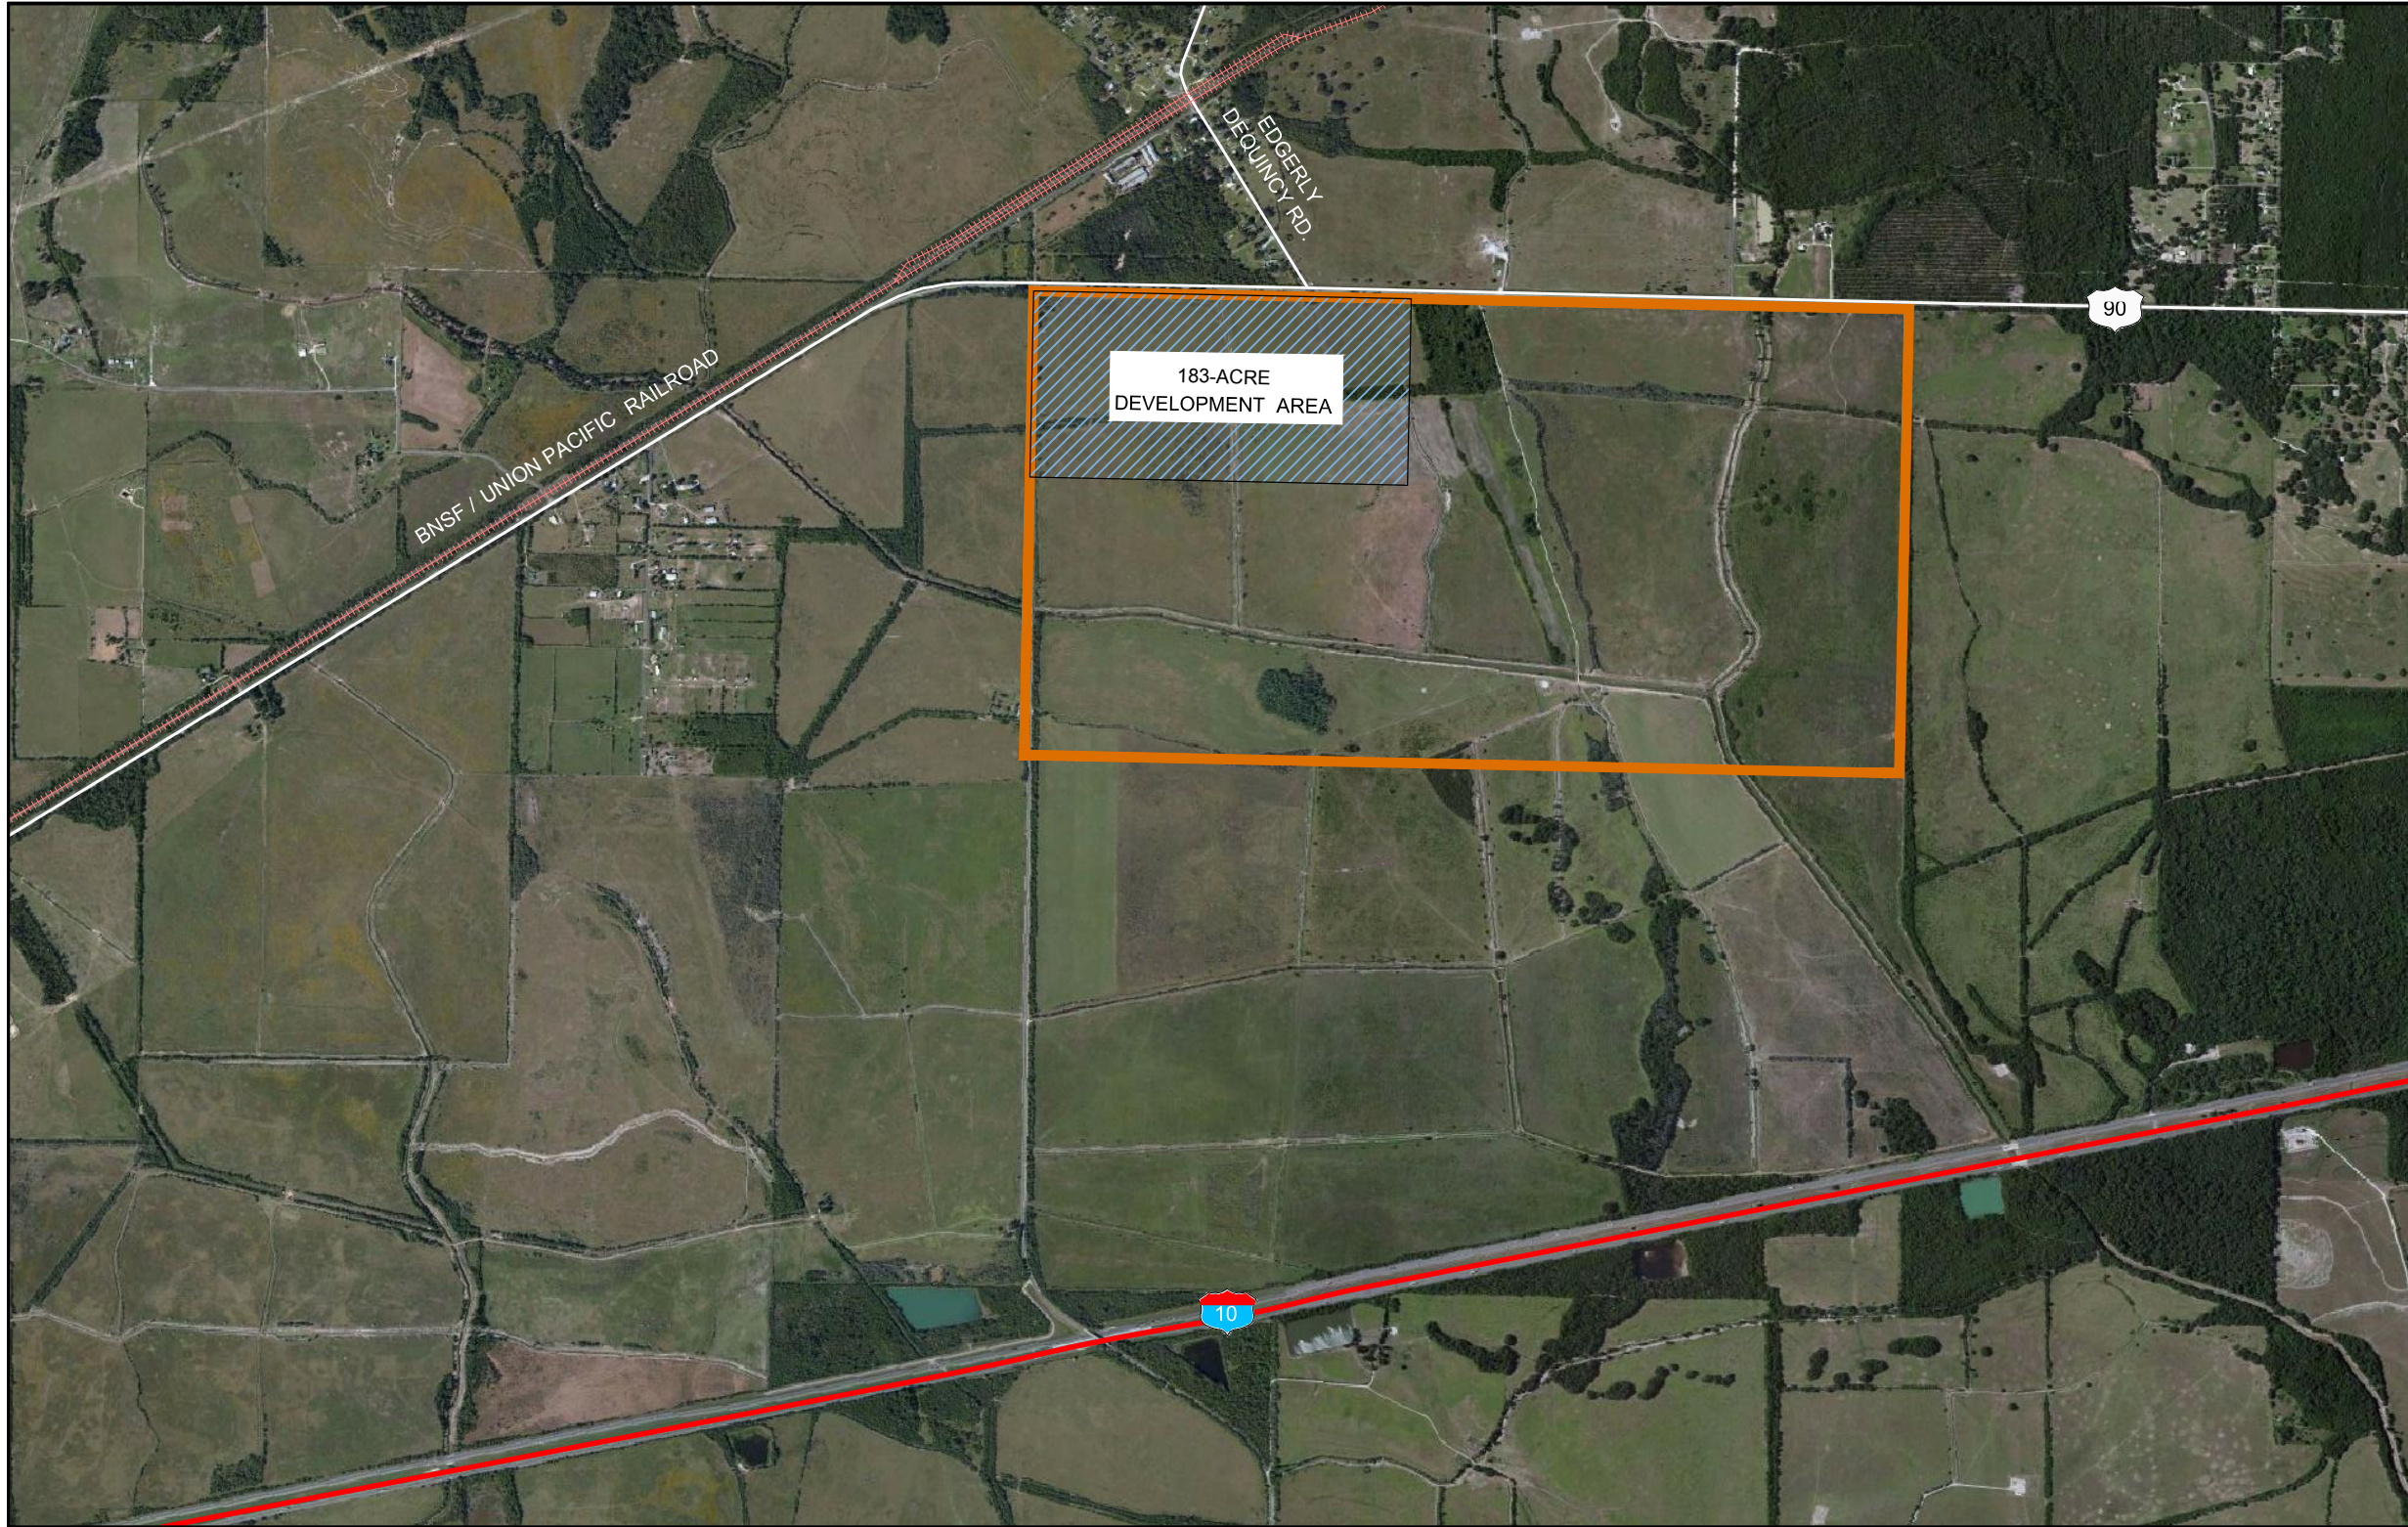

# Exhibit D - Site Aerial Map

 Calcasieu Parish

## Available Site Data

-  H.C. Drew Property (1000 Acres)
-  Development Area (183 Acres)

Source:  
 - Aerial Photo: 2014 Google Earth  
 - Site Boundaries are Approximate  
 - 12/10/2014

( IN FEET )  
 1 INCH = 2000 ft.