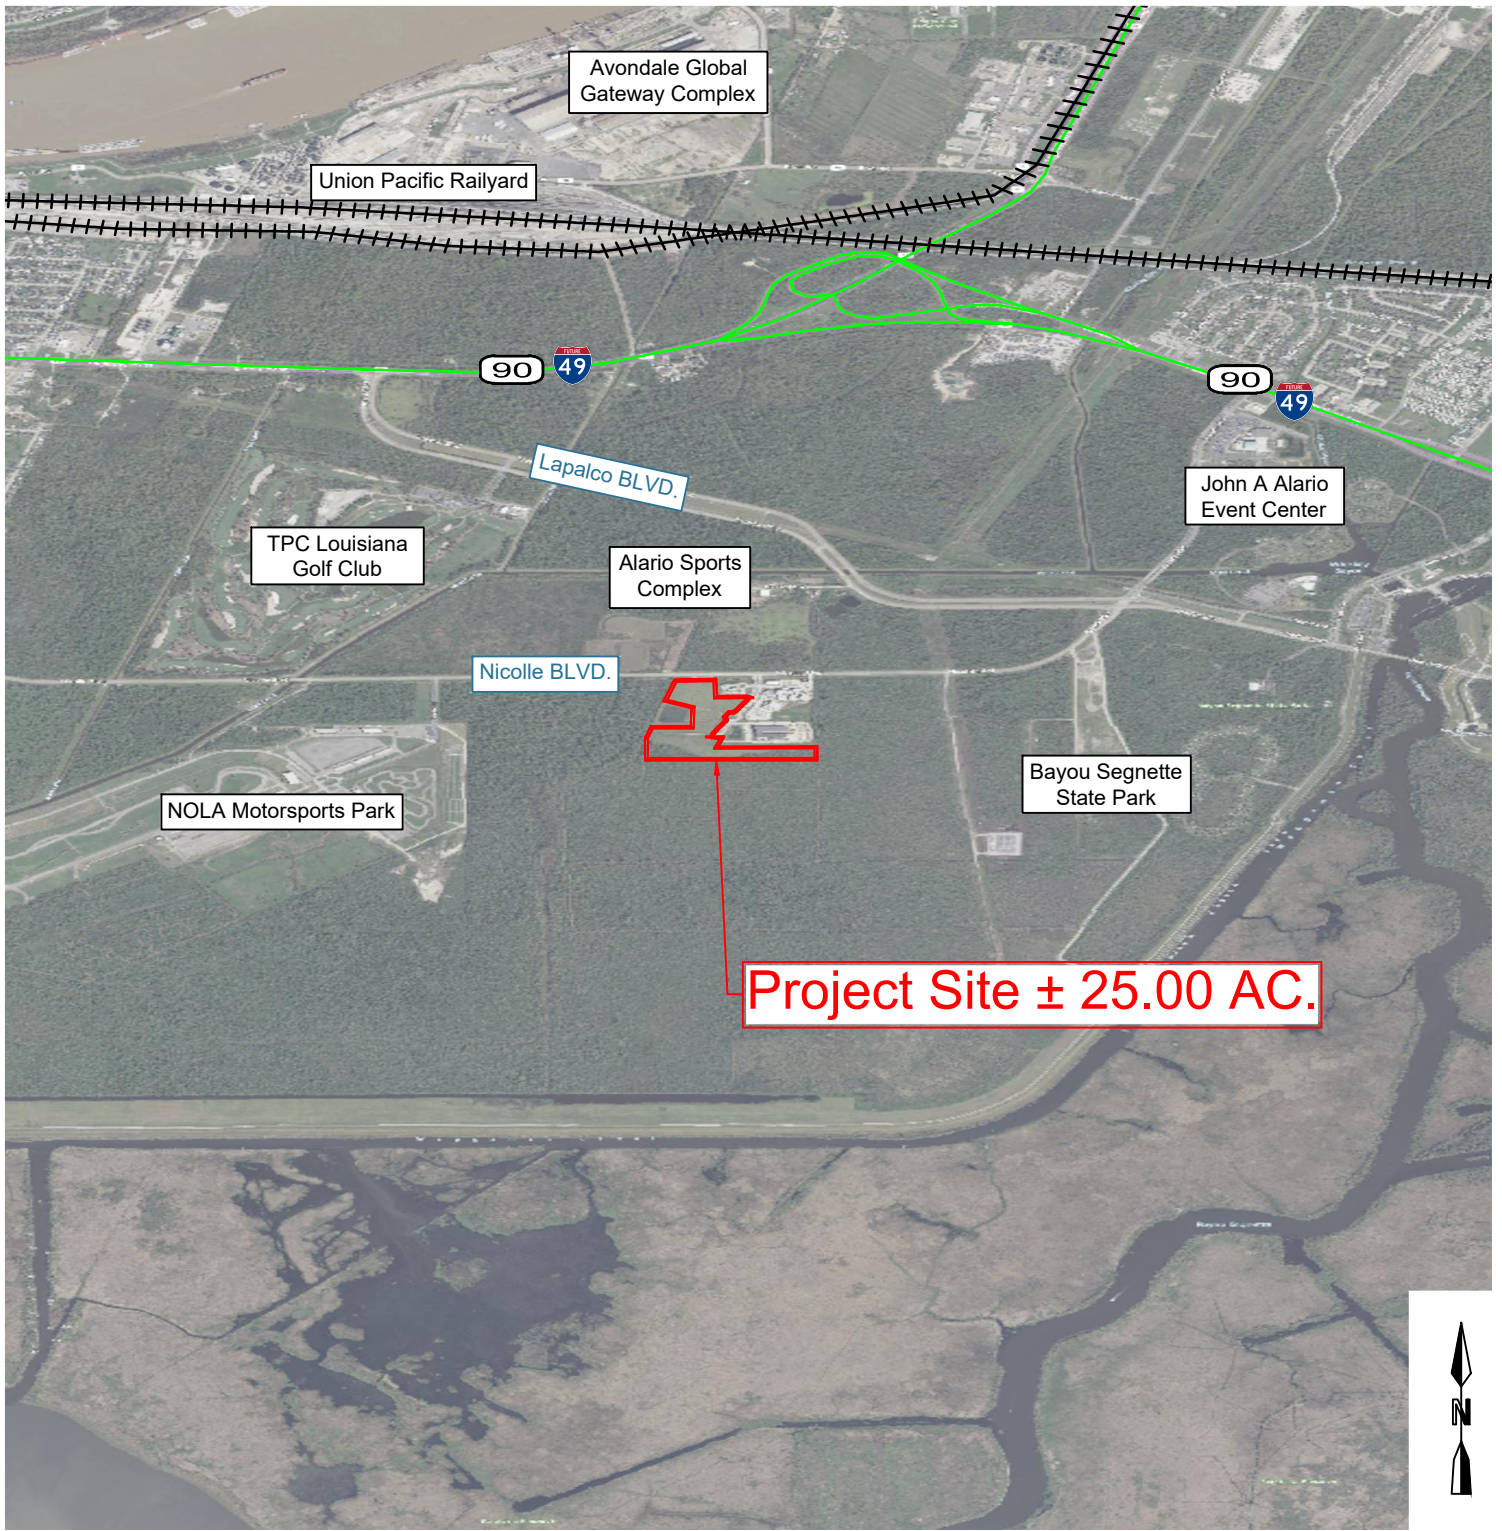

Churchill Technology & Business Park

Exhibit 02

Oblique Aerial Photo Map

JEDCO

Jefferson Parish Economic Development Commission

GREATER NEW ORLEANS
INC
REGIONAL ECONOMIC DEVELOPMENT

Oblique Aerial Photo Map

Project Site ± 25.00 AC.

GREATER NEW ORLEANS
INC
REGIONAL ECONOMIC DEVELOPMENT

**Churchill Technology
and Business Park**

Avondale, LA 70094
Jefferson Parish

PROJECT NO. 23-1544
09-05-2024
CHECKED SMT
DRAWN BY JPO