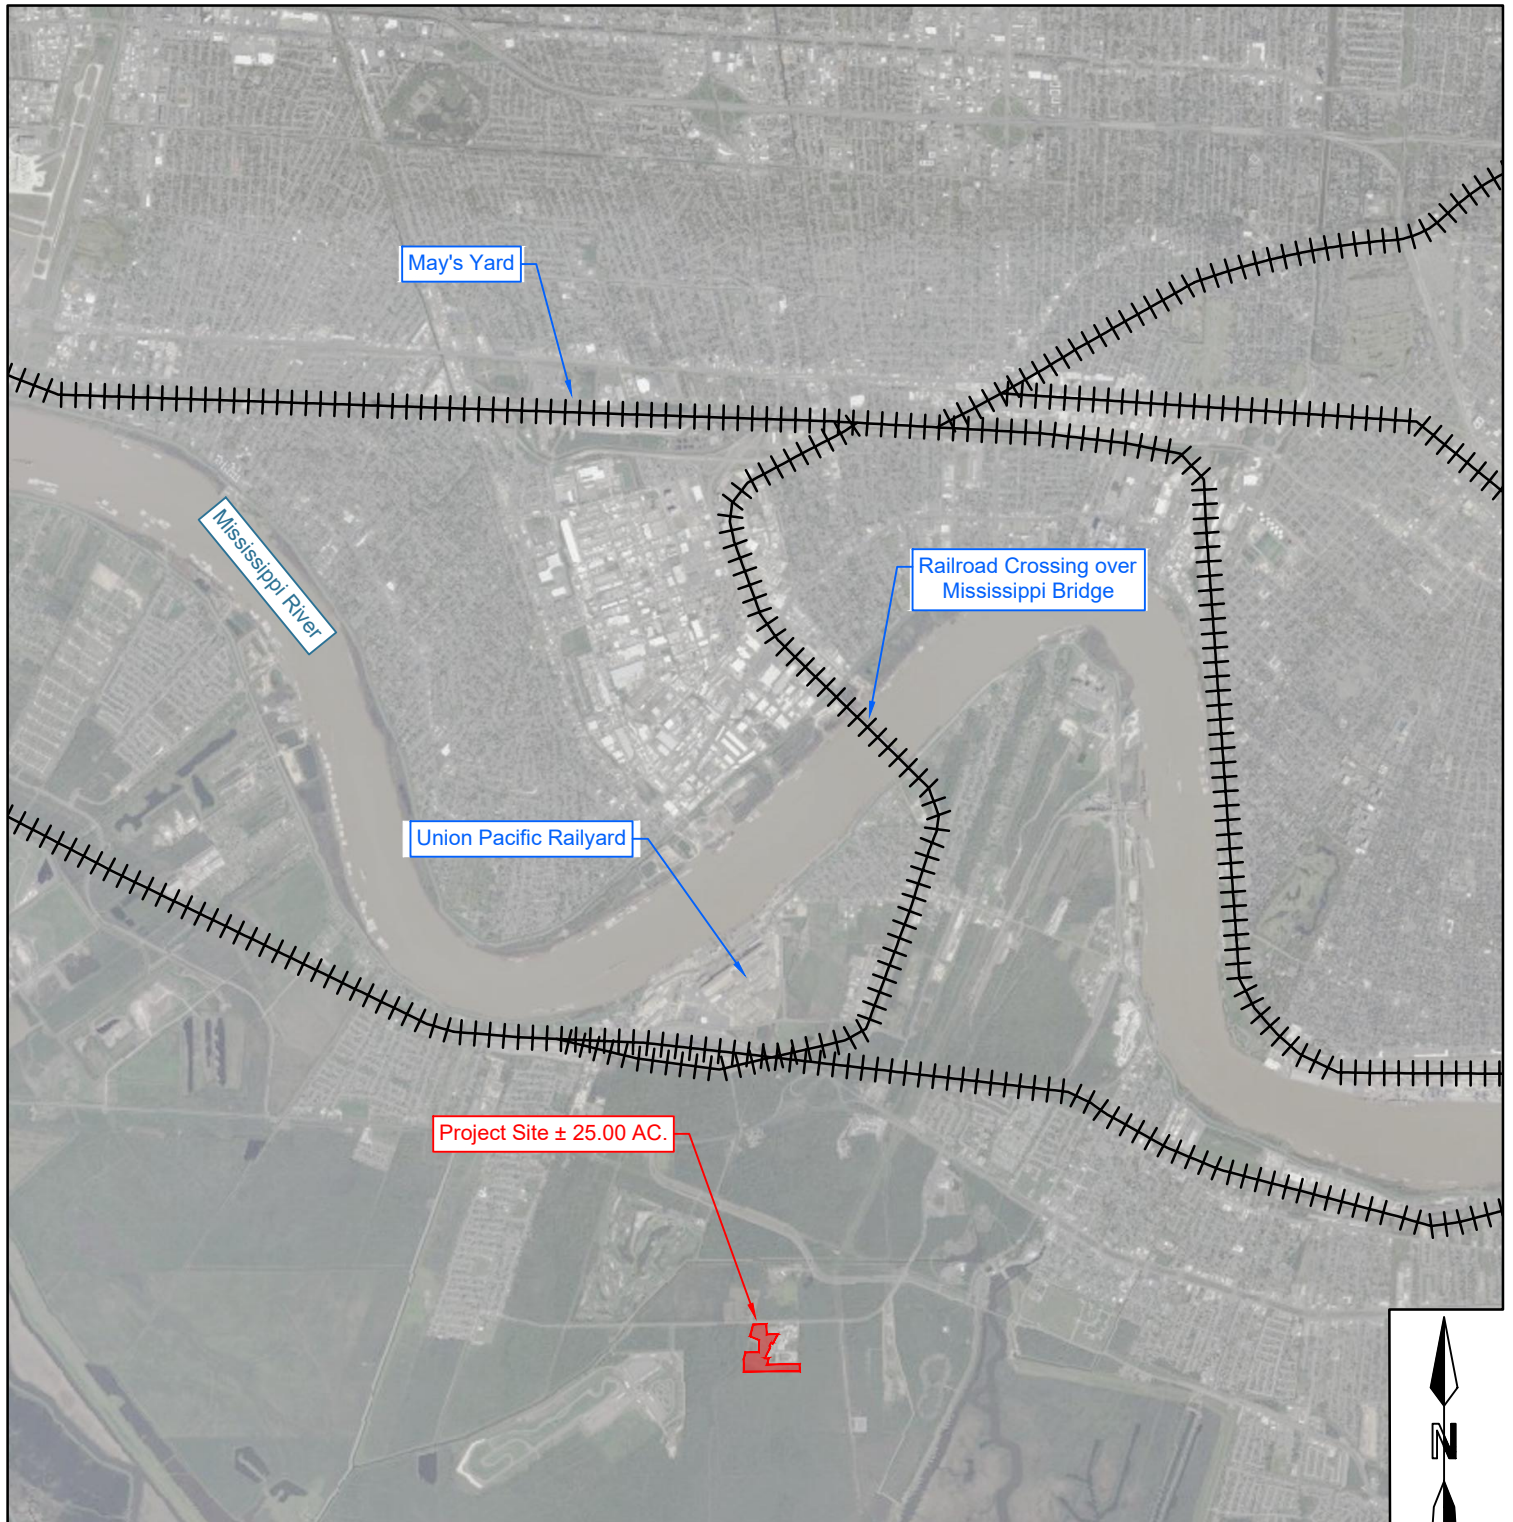

Churchill Technology & Business Park

Exhibit 23

Rail Transportation Infrastructure Map

JEDCO

Jefferson Parish Economic Development Commission

GREATER NEW ORLEANS
INC
REGIONAL ECONOMIC DEVELOPMENT

Rail Transportation Infrastructure Map

GREATER NEW ORLEANS
INC
REGIONAL ECONOMIC DEVELOPMENT

**Churchill Technology
and Business Park**

Avondale, LA 70094
Jefferson Parish

PROJECT NO. 23-1544
09-05-2024
CHECKED SMT
DRAWN BY JPO