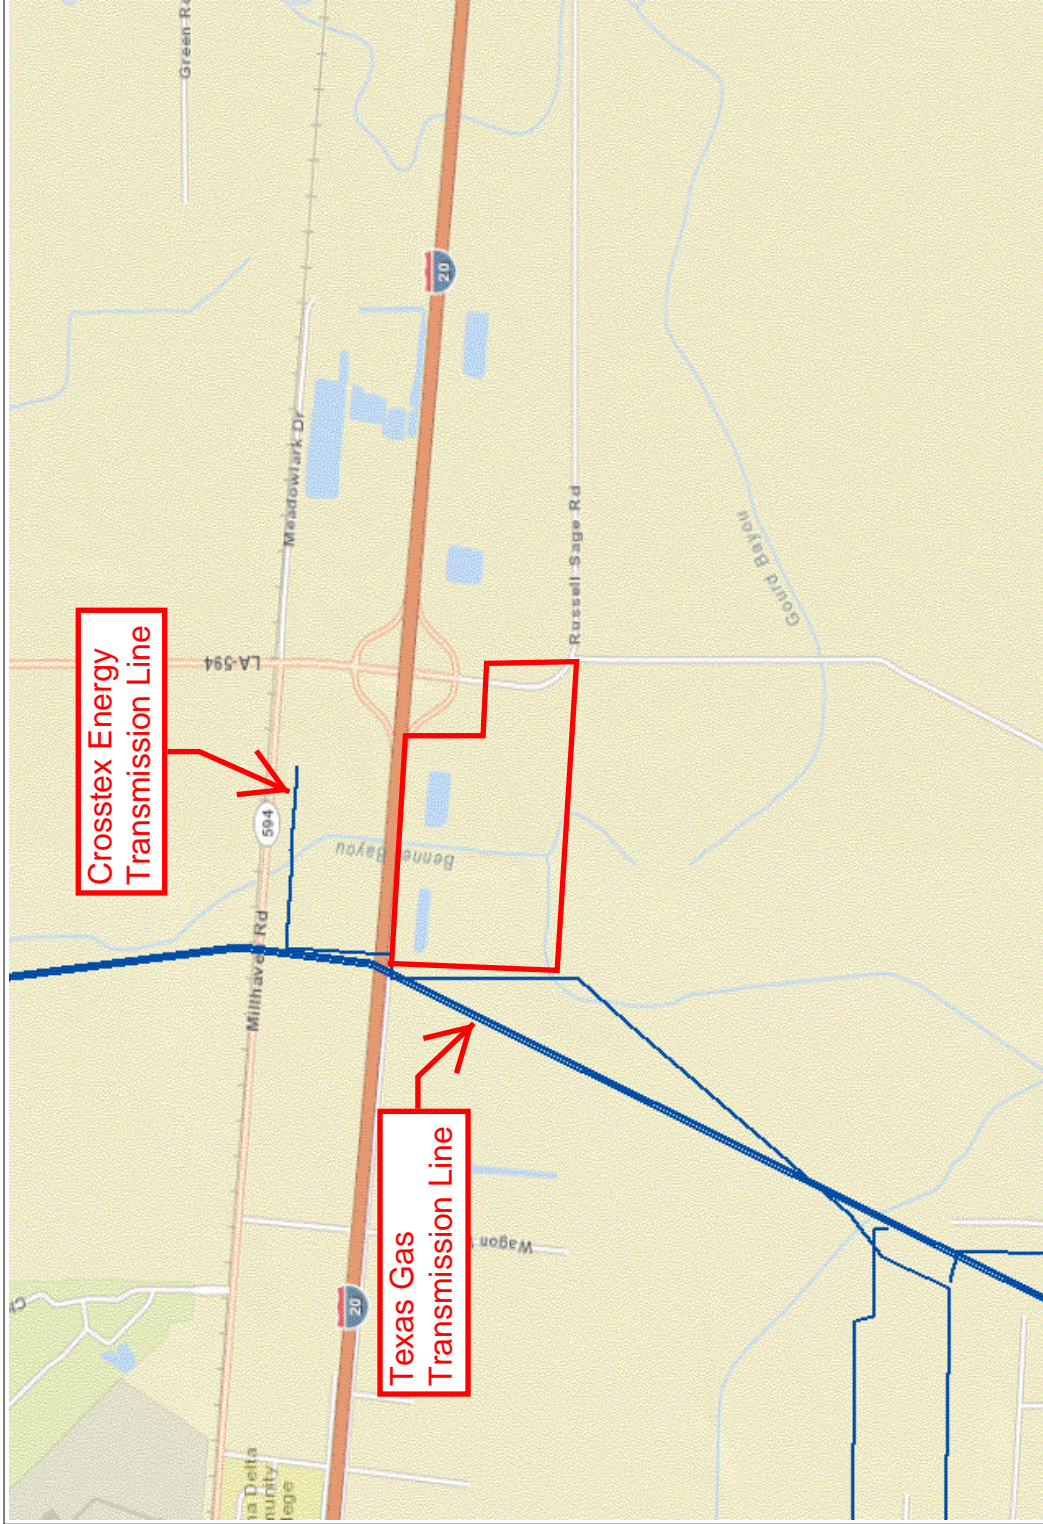

NATIONAL PIPELINE MAPPING SYSTEM

Legend

- Gas Transmission Pipelines
- - - Hazardous Liquid Pipelines

0 0.3 Miles

Pipelines depicted on this map represent gas transmission and hazardous liquid lines only. Gas gathering and gas distribution systems are not represented.

This map should never be used as a substitute for contacting a one-call center prior to excavation activities. Please call 811 before any digging occurs.

Questions regarding this map or its contents can be directed to npms-nr@mbakercorp.com.

Projection: Geographic

Datum: NAD83

Map produced by the NPMS Public Viewer at www.npms.phmsa.dot.gov

Date Printed: Aug 01, 2012