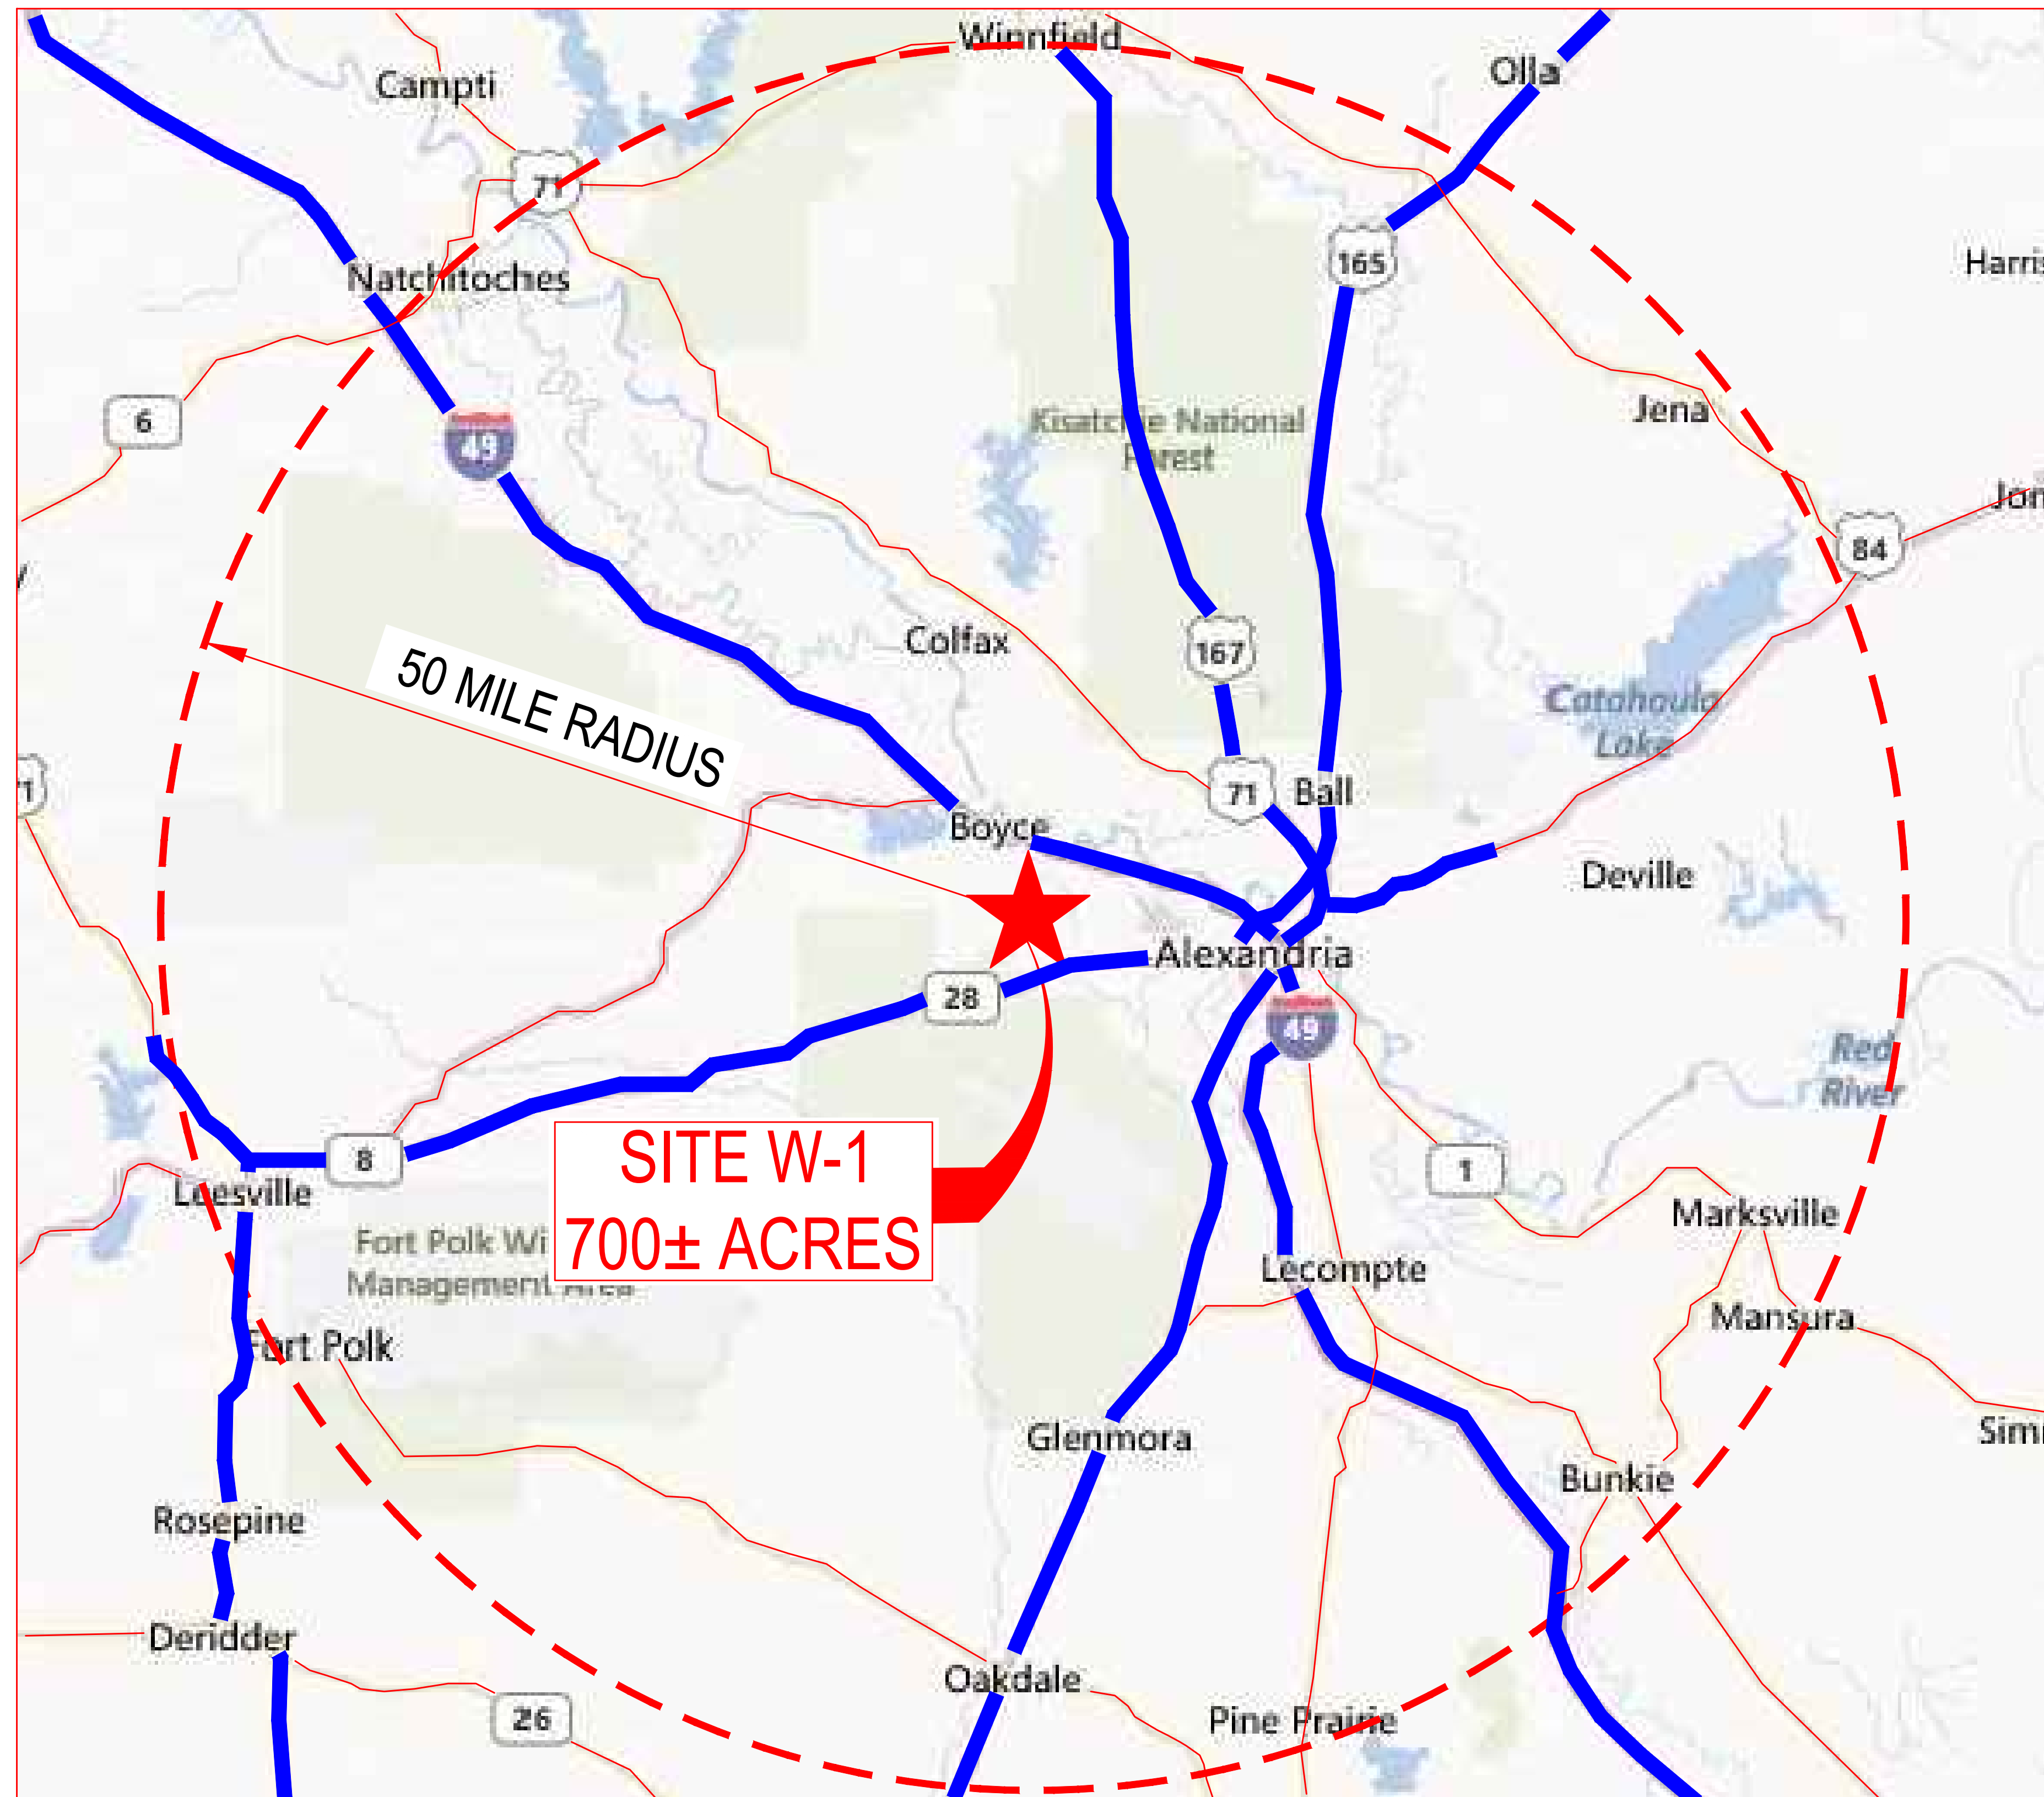

EXHIBIT 7c
TRANSPORTATION MAP
(50 MILE RADIUS)

— 2 LANE HWY
— 4 LANE HWY

TRANSPORTATION MAP
(50 MILE RADIUS)

ENGLAND WEST 1
ENGLAND AIRPARK
ALEXANDRIA, LOUISIANA
700± ACRES

PAN AMERICAN ENGINEERS -
ALEXANDRIA, INC.
P.O. BOX 89 / 1717 JACKSON STREET
ALEXANDRIA, LA. 71309