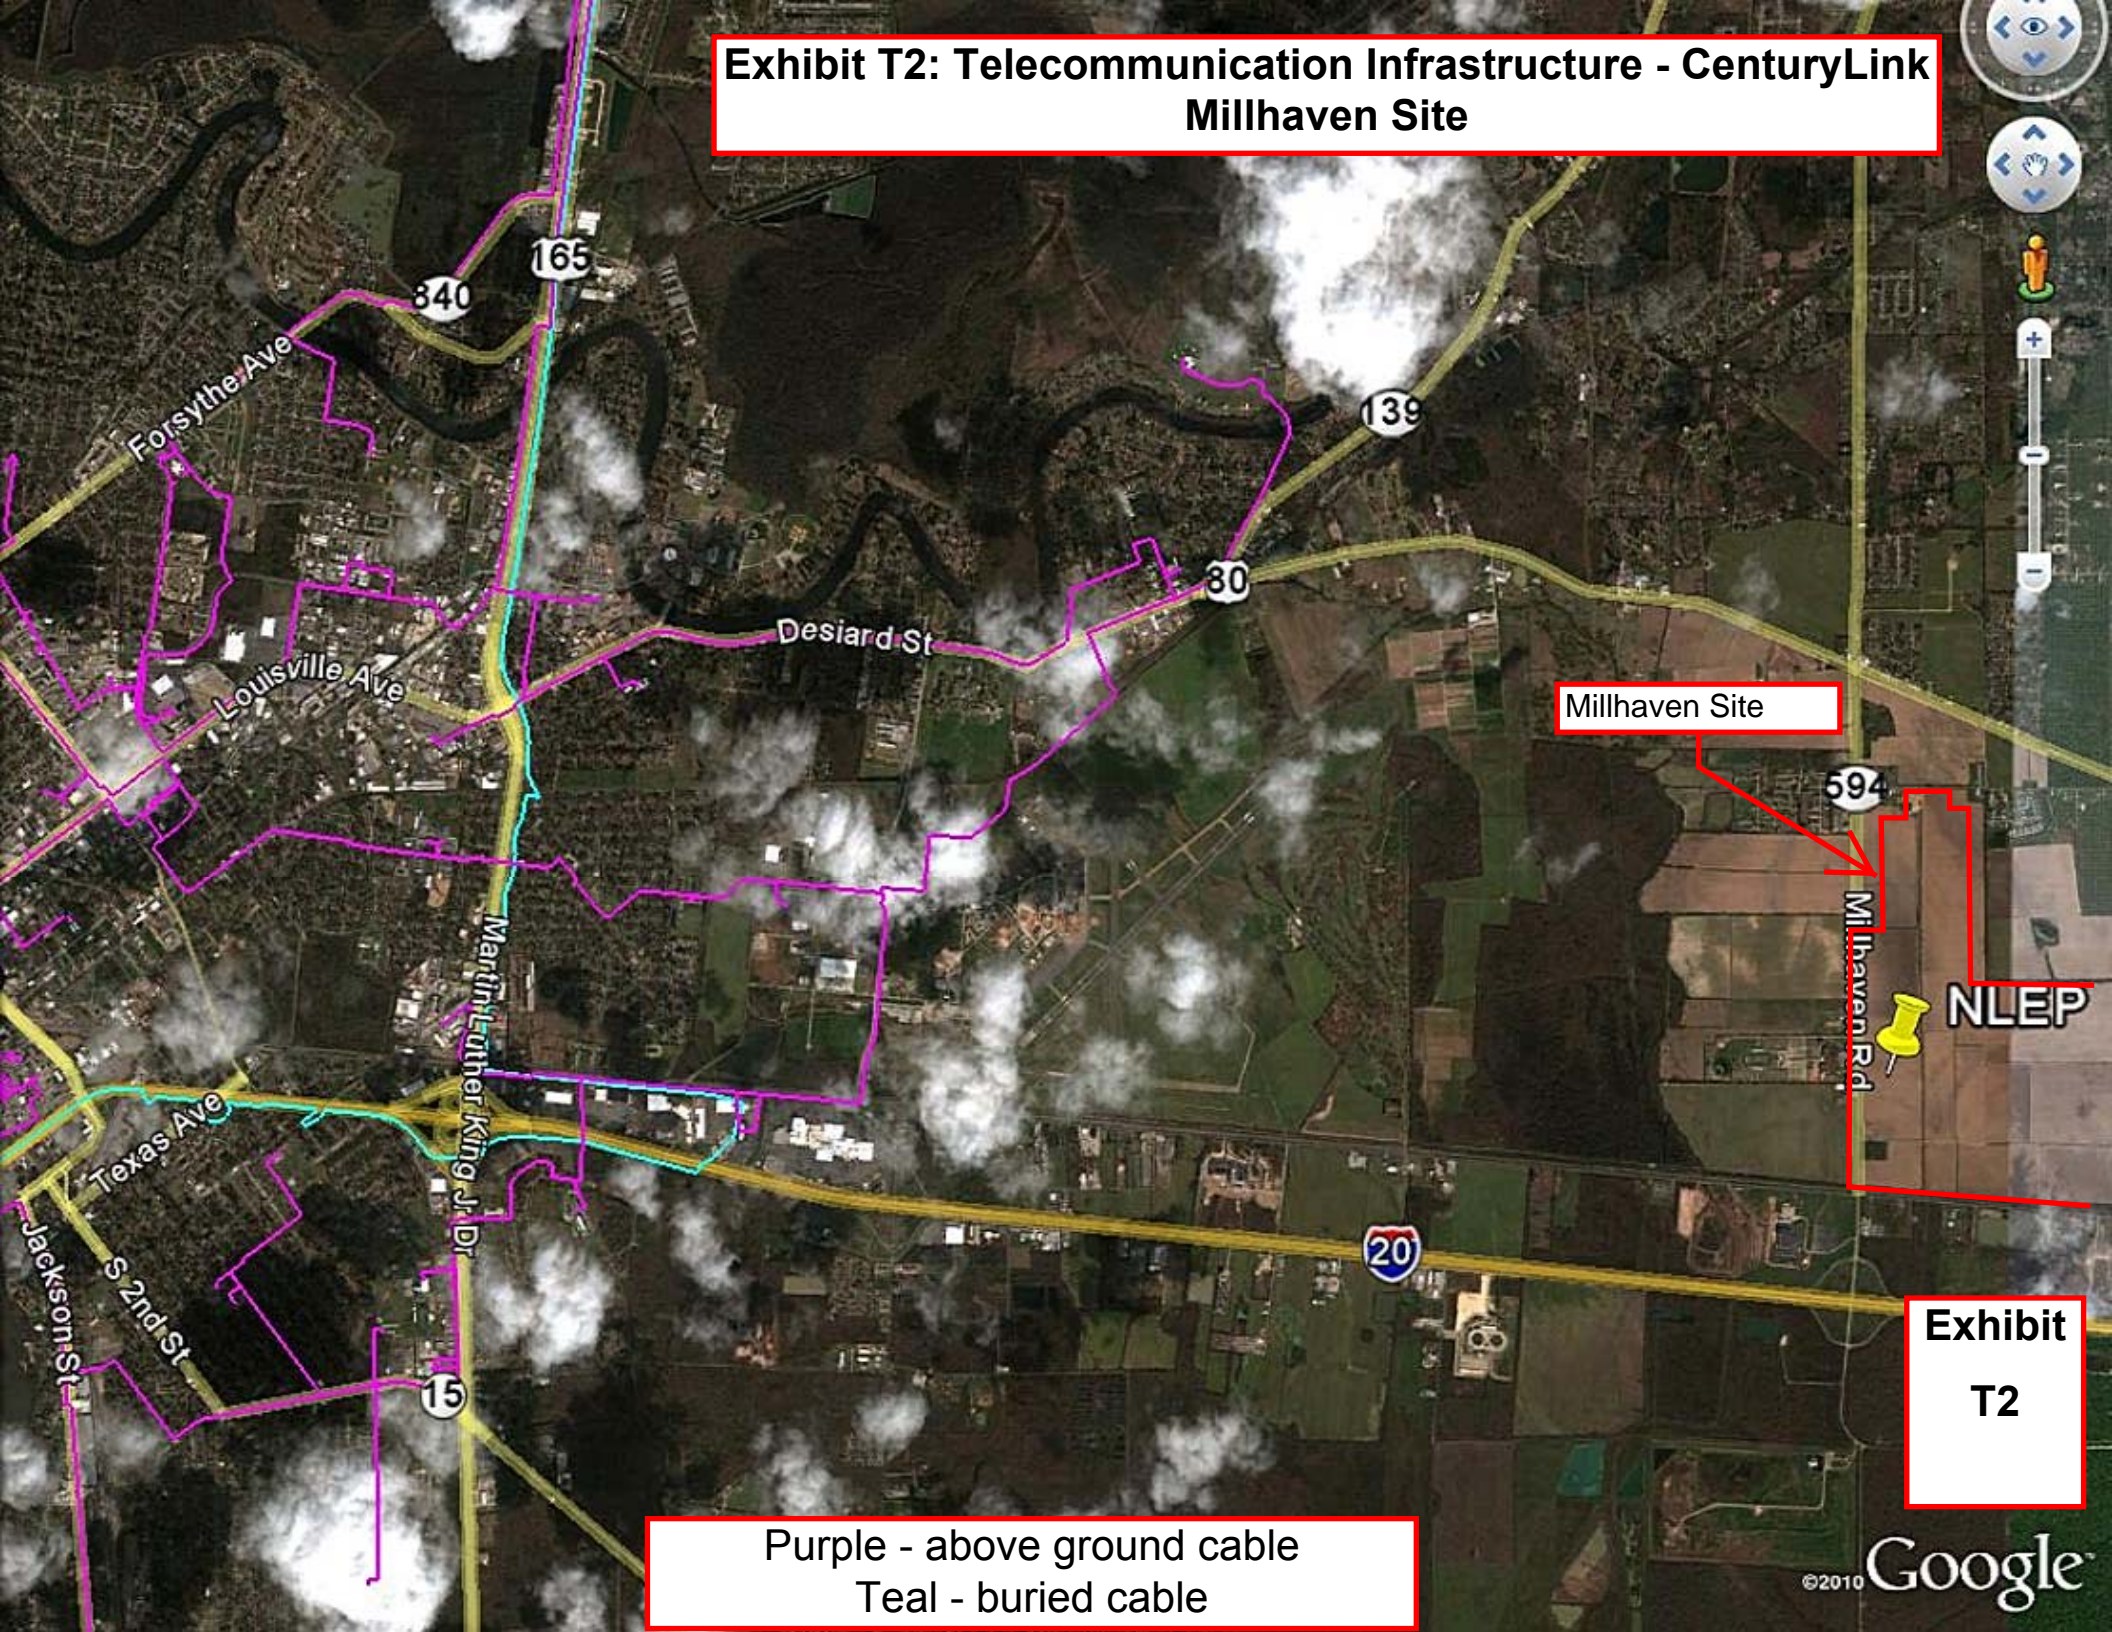

**Exhibit T2: Telecommunication Infrastructure - CenturyLink
Millhaven Site**

Millhaven Site

Millhaven Rd

NLEP

**Exhibit
T2**

Purple - above ground cable
Teal - buried cable