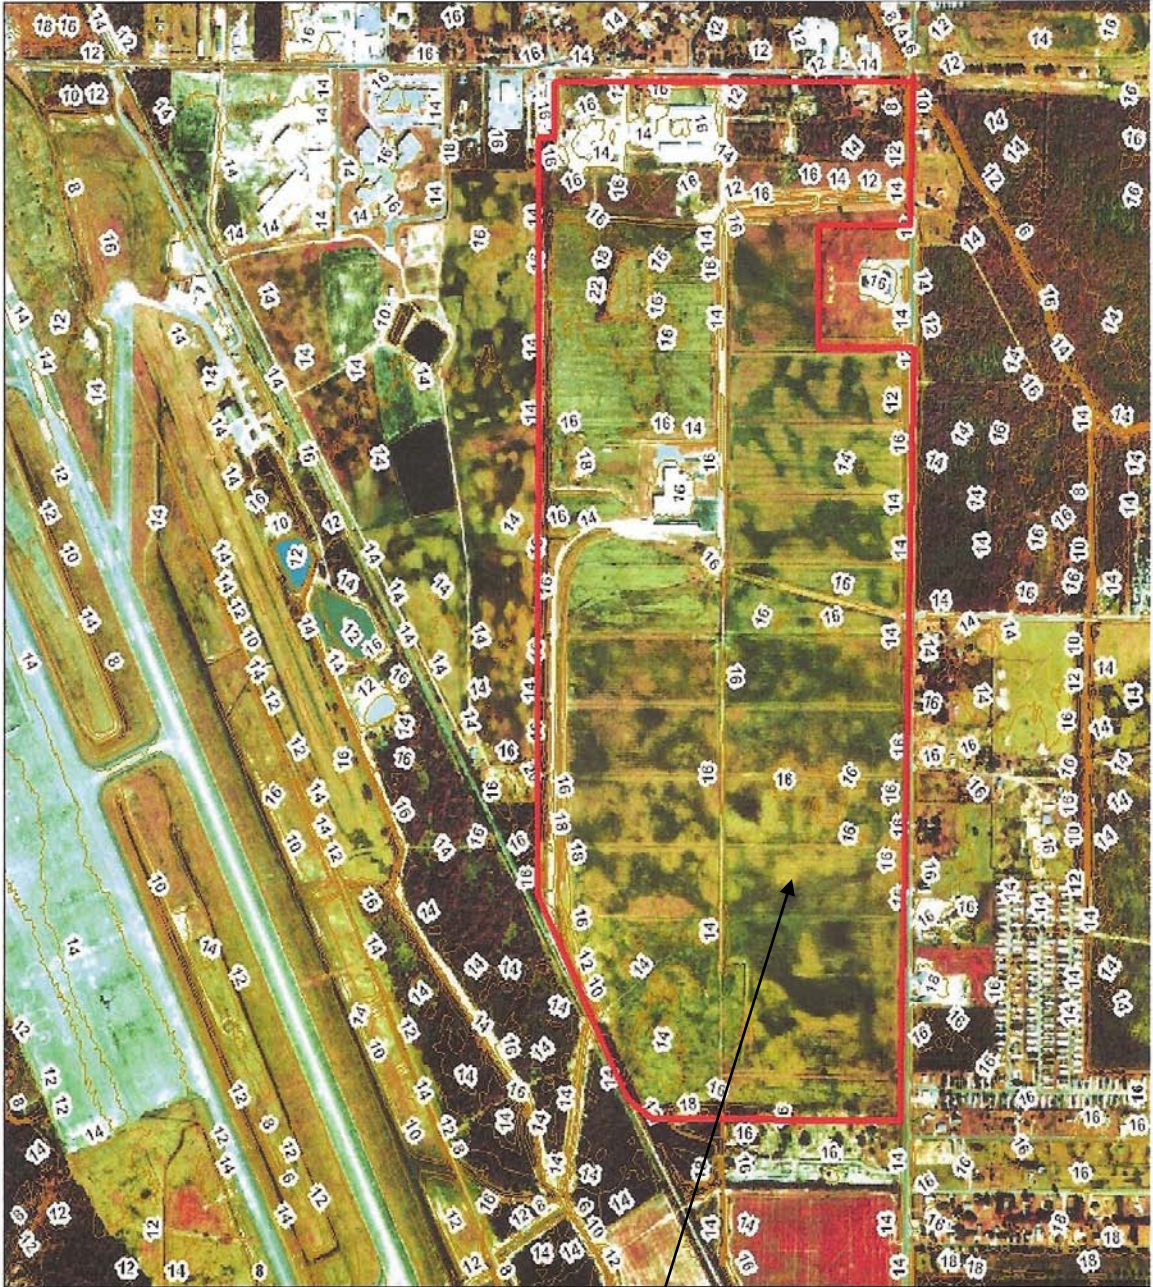

# Exhibit F: Topographical Map Industrial Park East

Industrial Park East

0 600 1,200 2,400 Feet

1:12,000