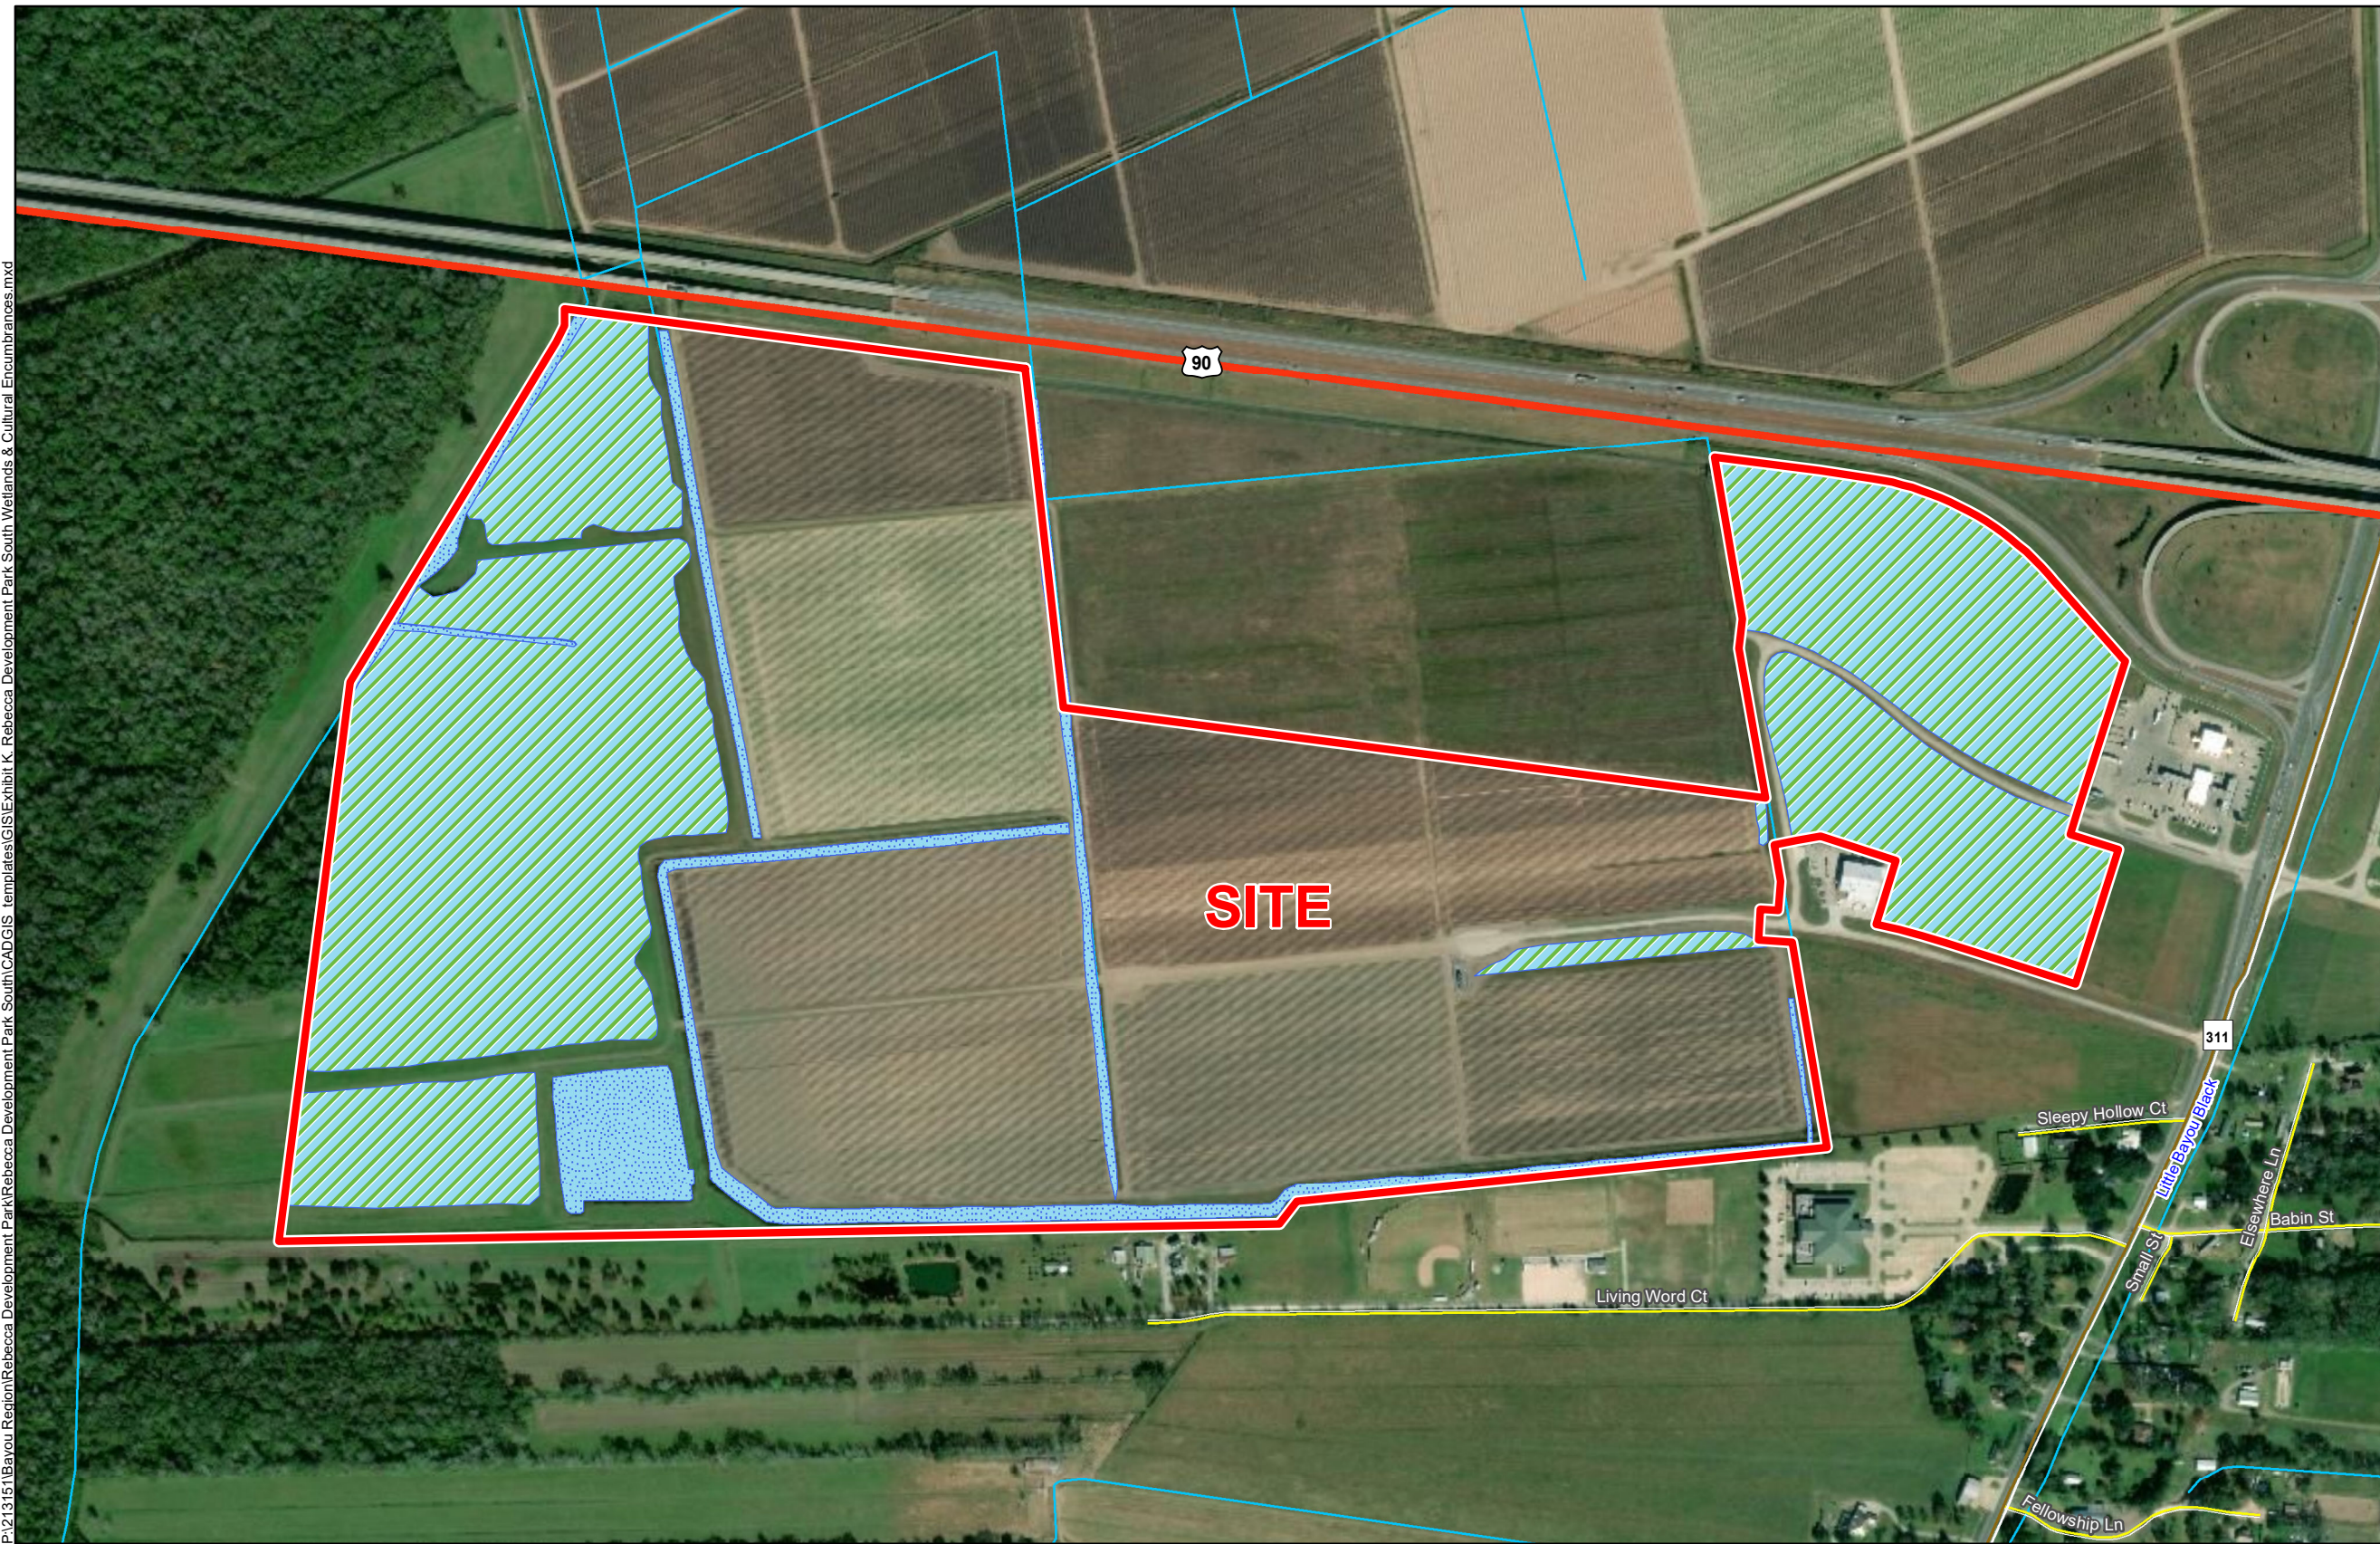

## Exhibit K. Rebecca Development Park South Wetlands & Cultural Encumbrances

# Rebecca Development Park South Wetlands & Cultural Encumbrances

Rebecca Development  
Park South  
Terrebonne Parish, LA

### LEGEND

- Site Boundary
- Wetlands (96.72 Ac.±)
- Other Waters of the US (12.29 Ac.±)
- Existing Roadway**
- US Highway
- Rural State Highway
- Local Roads
- Stream

Site Details	
Appx. Site Size:	278.46 Ac. ±
Wetlands:	96.72 Ac. ±
Cultural Area:	0.00 Ac. ±

Date:	6/25/2019
Project Number:	213151
Drawn By:	DWC
Checked By:	EEB