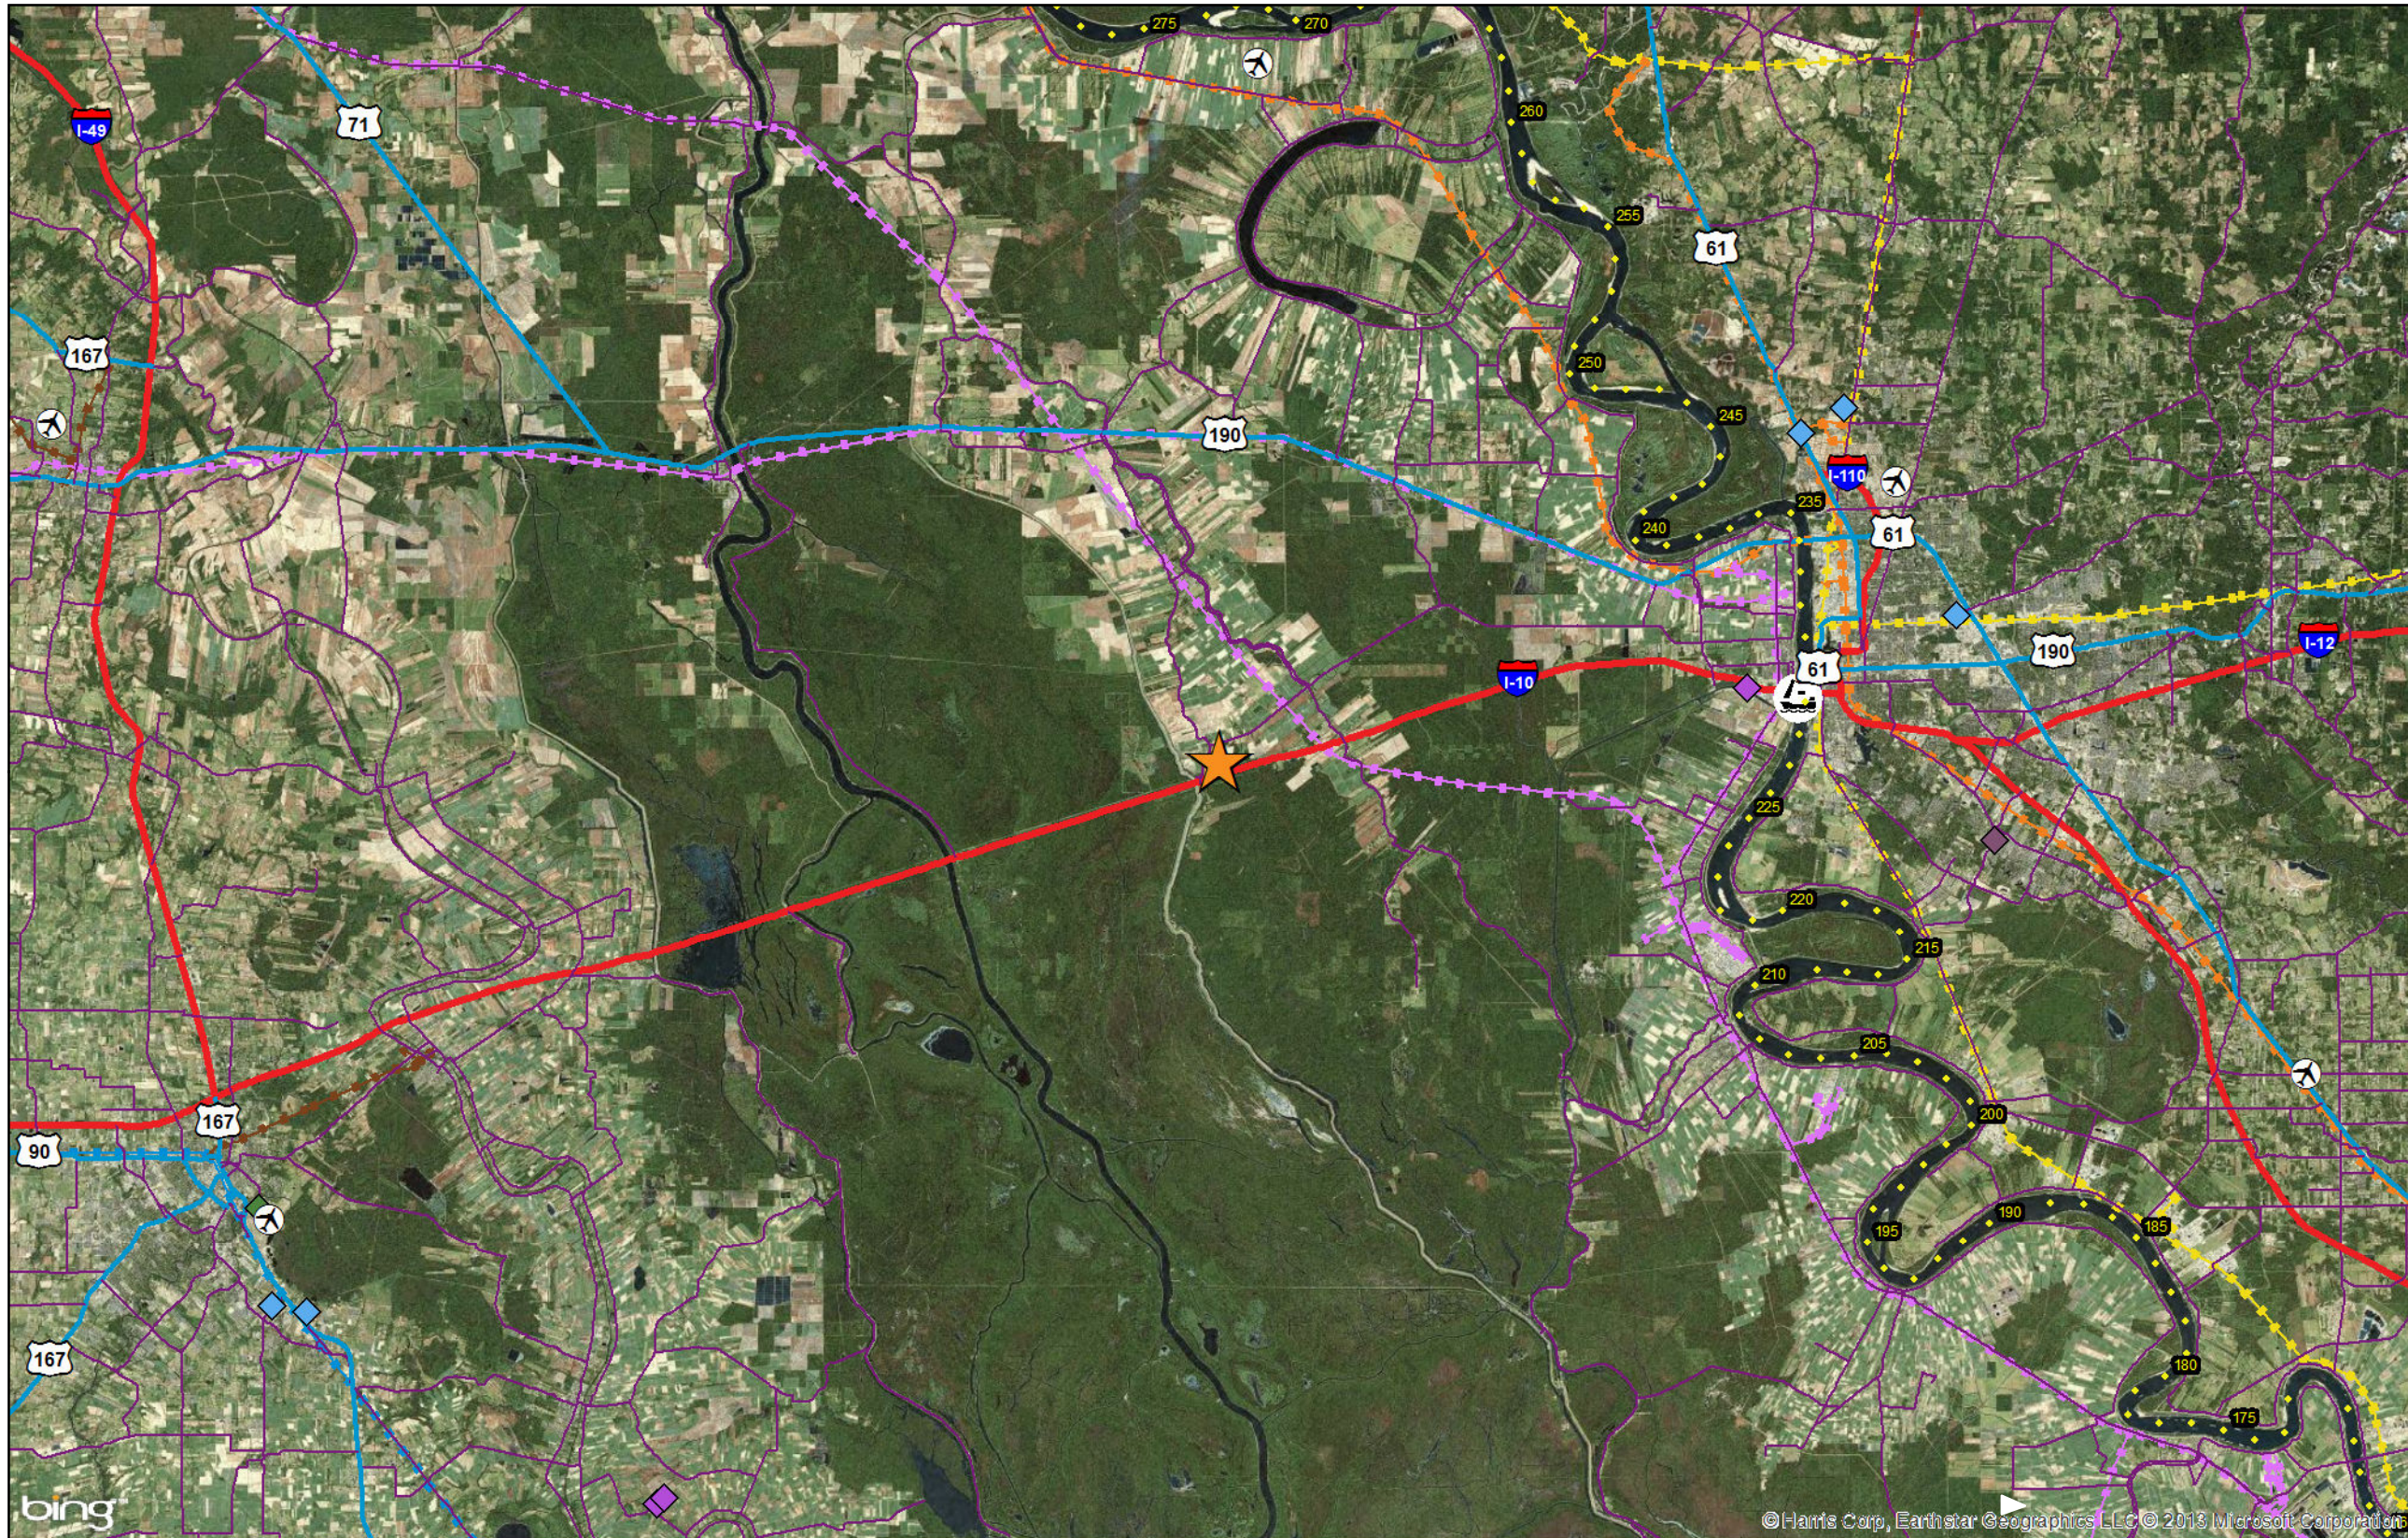

# Exhibit P. Grace Farms East Roadway Transportation Infrastructure Wide Map

Iberville Parish

**Legend**

- Airport
- Port
- MS River Mile
- Intermodal Terminals**
  - AIR & TRUCK
  - PORT & TRUCK
  - RAIL & PORT
  - RAIL & TRUCK
  - TRUCK & TRUCK
  - TRUCK - PORT - AIR
  - TRUCK - PORT - RAIL
- Highways**
  - Interstate
  - US Hwy
  - LA Hwy
- Rail**
  - Burlington Northern Santa Fe
  - CSX Transportation
  - Canadian National Railroad
  - Kansas City Southern Railway
  - Norfolk Southern Railway
  - Shortline Regional
  - Union Pacific Railroad

**Extent View**

Source:  
 --Aerial: Bing  
 --Transportation: LOSCO "Louisiana GIS Digital Map" DVD, May 2007 & Tiger 2010

Note:  
 --Site boundary is approximate  
 --For illustration purposes only

GIS Analyst: Pamela Webster  
 Date: 2/2013