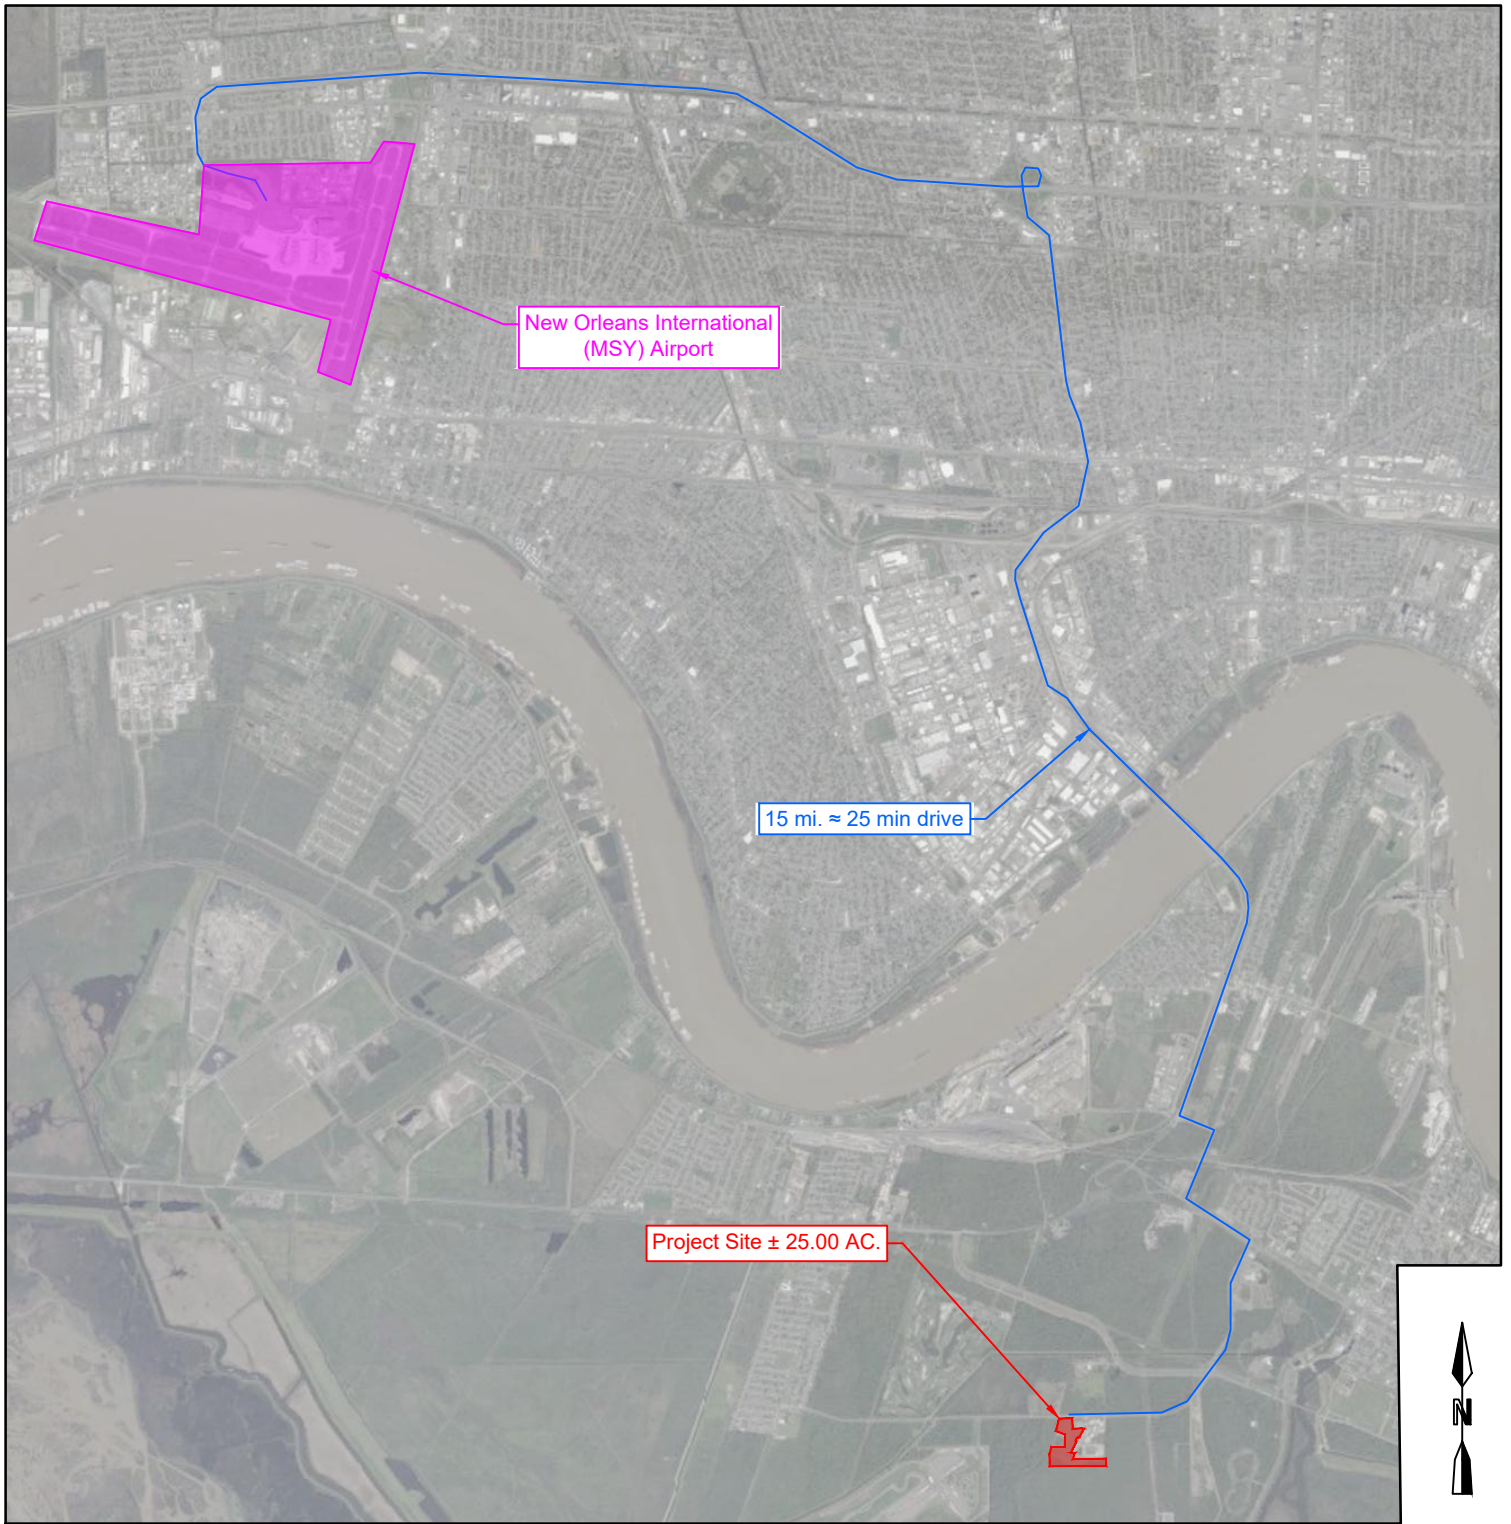

Churchill Technology & Business Park

Exhibit 22

Air Transportation Infrastructure Map

JEDCO

Jefferson Parish Economic Development Commission

GREATER NEW ORLEANS
INC
REGIONAL ECONOMIC DEVELOPMENT

Air Transportation Infrastructure Map

GREATER NEW ORLEANS
INC
REGIONAL ECONOMIC DEVELOPMENT

**Churchill Technology
and Business Park**

Avondale, LA 70094
Jefferson Parish

PROJECT NO. 23-1544
09-05-2024
CHECKED SMT
DRAWN BY JPO