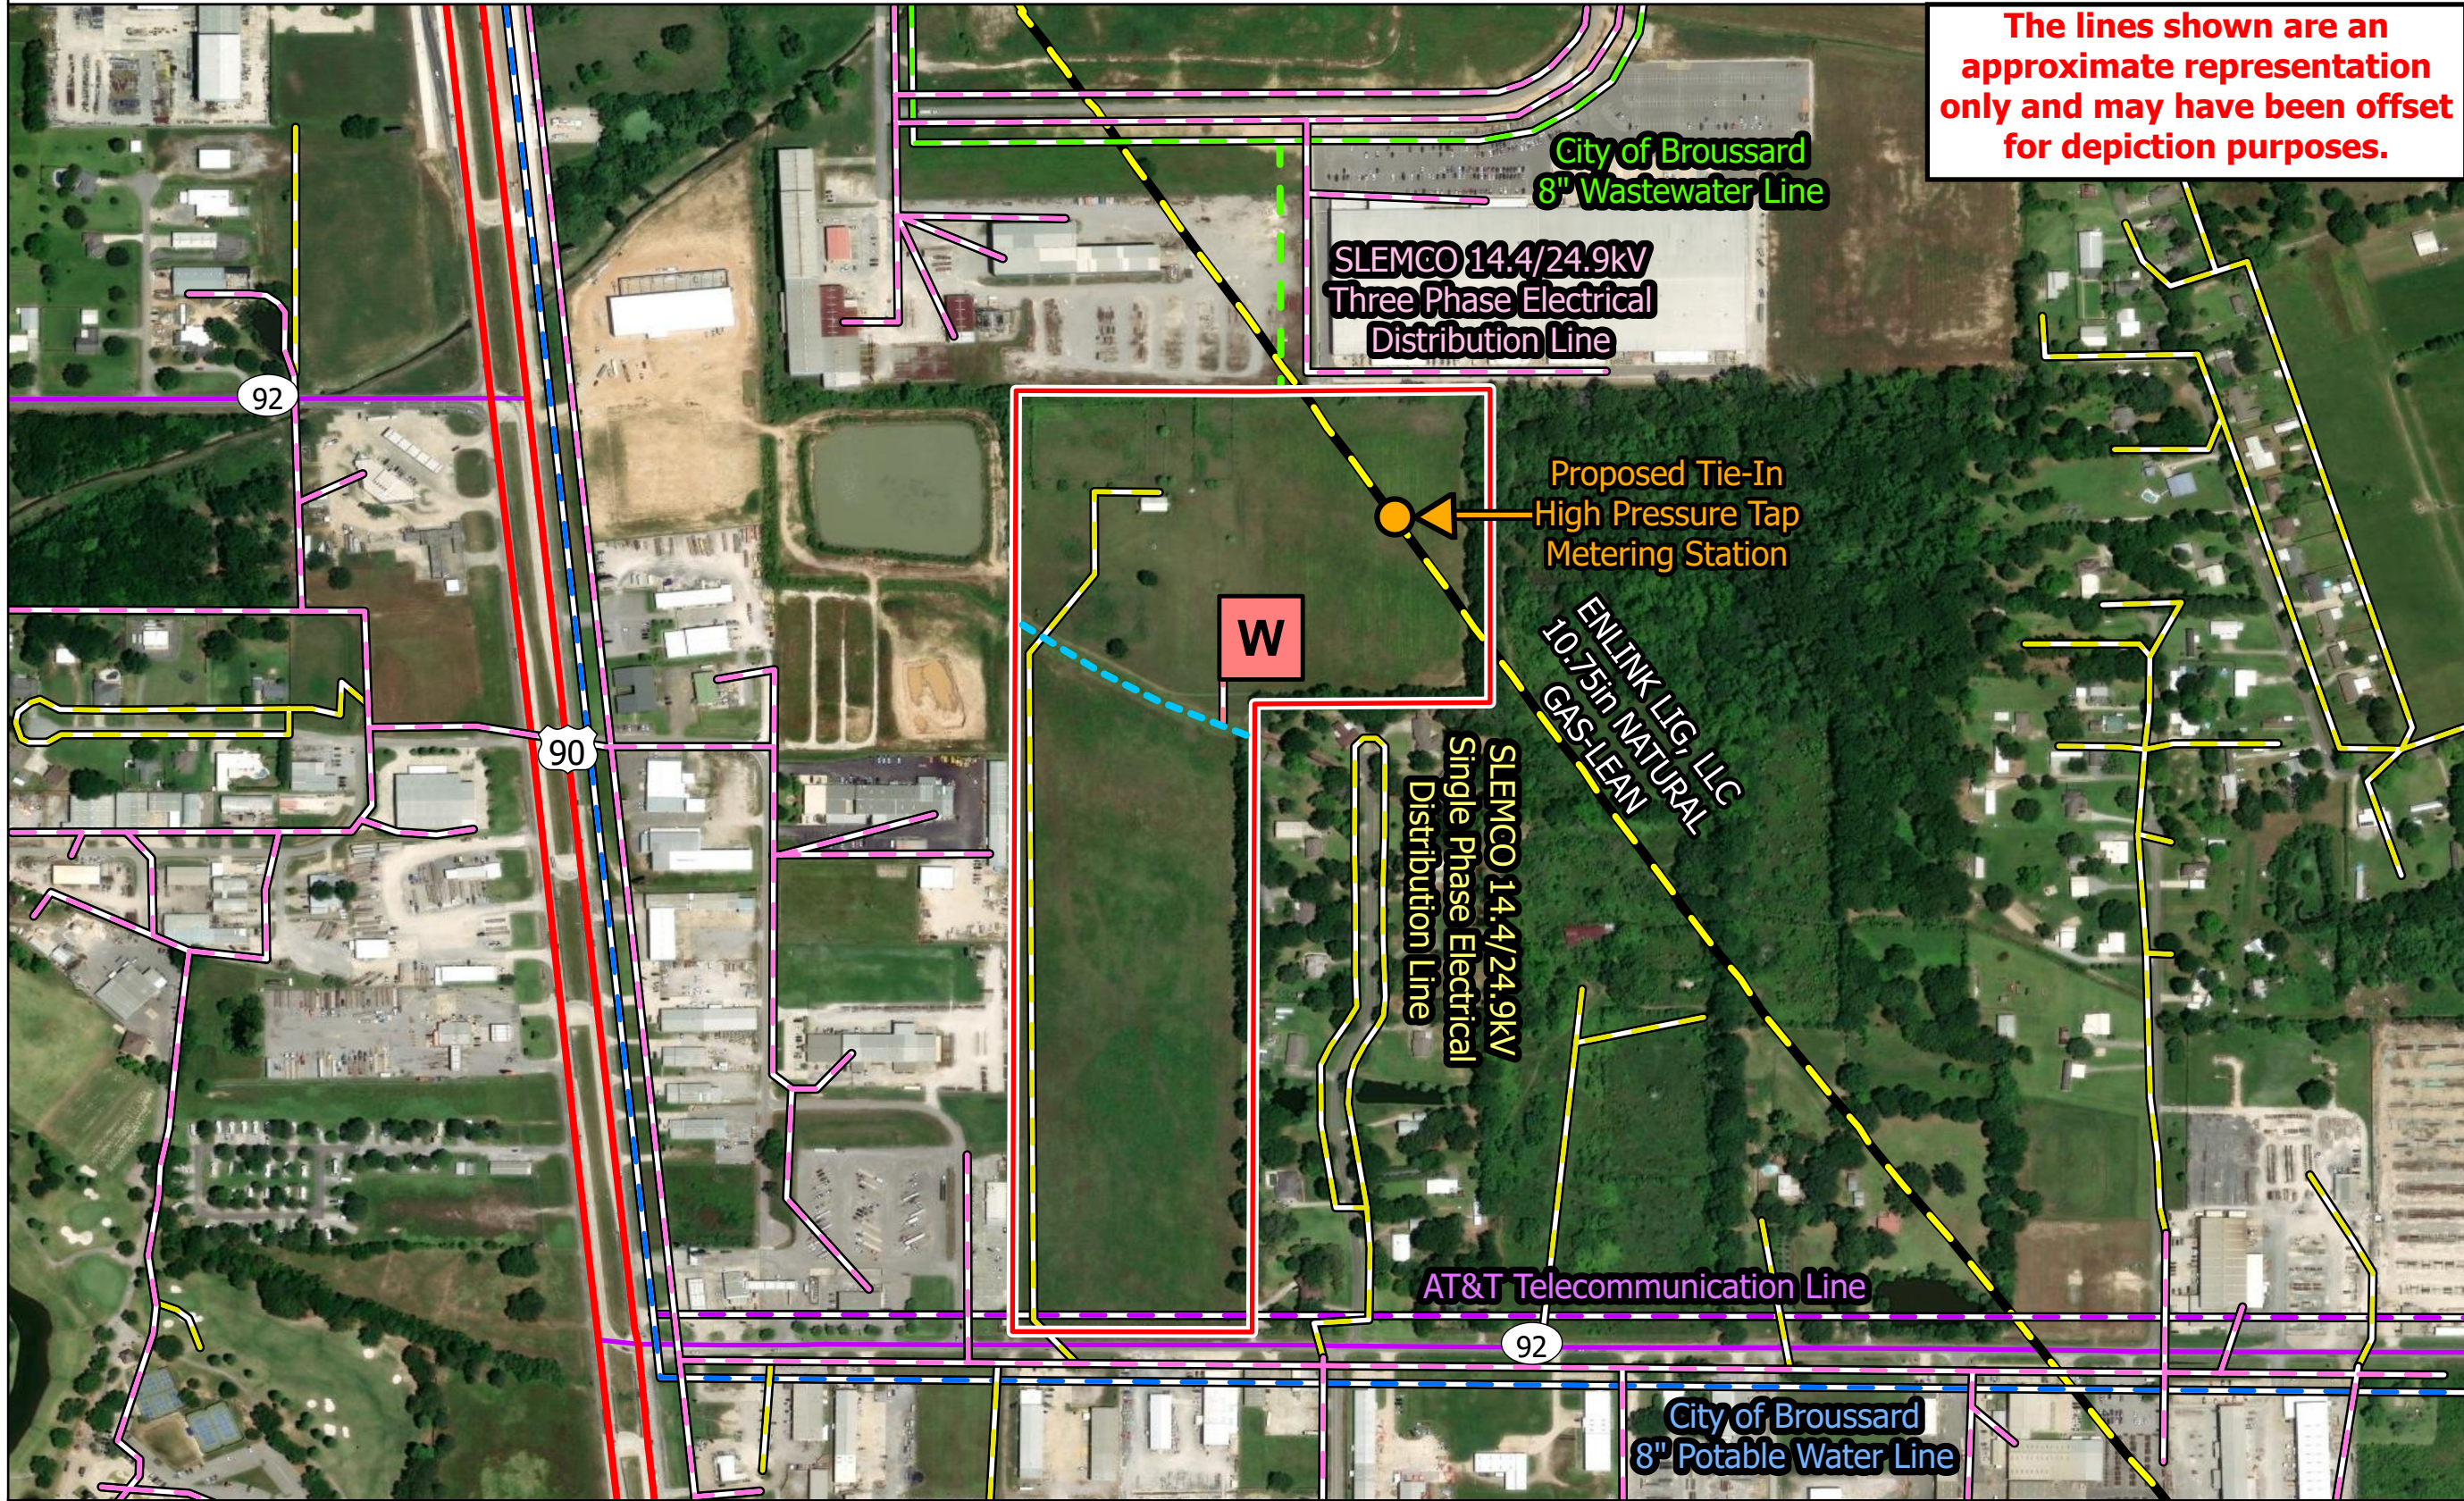

Exhibit BB. Mouton Site All Utilities Infrastructure Map

Mouton Site All Utilities Infrastructure Map

Site Exhibit for
Mouton Site
St. Martin Parish, LA

The lines shown are an approximate representation only and may have been offset for depiction purposes.

One Acadiana

Legend

- Site Boundary (±46.20 ac.)
- Utility Infrastructure**
- SLEMCO 14.4/24.9kV Single Phase Electrical Distribution Line
- SLEMCO 14.4/24.9kV Three Phase Electrical Distribution Line
- AT&T Telecommunication Line
- City of Broussard 8" Potable Water Line
- City of Broussard 8" Wastewater Line
- Proposed 700-foot Wastewater Extension
- W Proposed 50,000 GPD On-site Wastewater Treatment Plant
- Proposed 100-foot Wastewater Discharge Line
- Proposed Discharge Stream
- Proposed Tie-In, High Pressure Tap, & Metering Station
- National Pipeline Mapping System**
- NATURAL GAS-LEAN
- Major Road**
- US Highway
- State Highway

General Notes:

1. The information presented herein is for planning purposes only. Further detailed due diligence MUST be completed prior to making decisions regarding the site.
2. No attempt has been made by CSRS, Inc. to verify site boundary, title, actual legal ownership, deed restrictions, servitudes, easements, or other burdens on the property, other than that furnished by the client or his representative.
3. Transportation data from 2023 TIGER datasets via U.S. Census Bureau at <https://www.census.gov/geographies/mapping-files/time-series/geo/tiger-line-file.html>.
4. Aerial imagery is compiled from multiple different sources to create one cohesive image and may not reflect current ground condition.
5. Utility information from visual inspection and/or the individual utility operators. Exact field location has not been determined by survey.
6. Utility data was derived and digitized from information provided by SLEMCO, AT&T, ATMOS, and the City of Broussard.