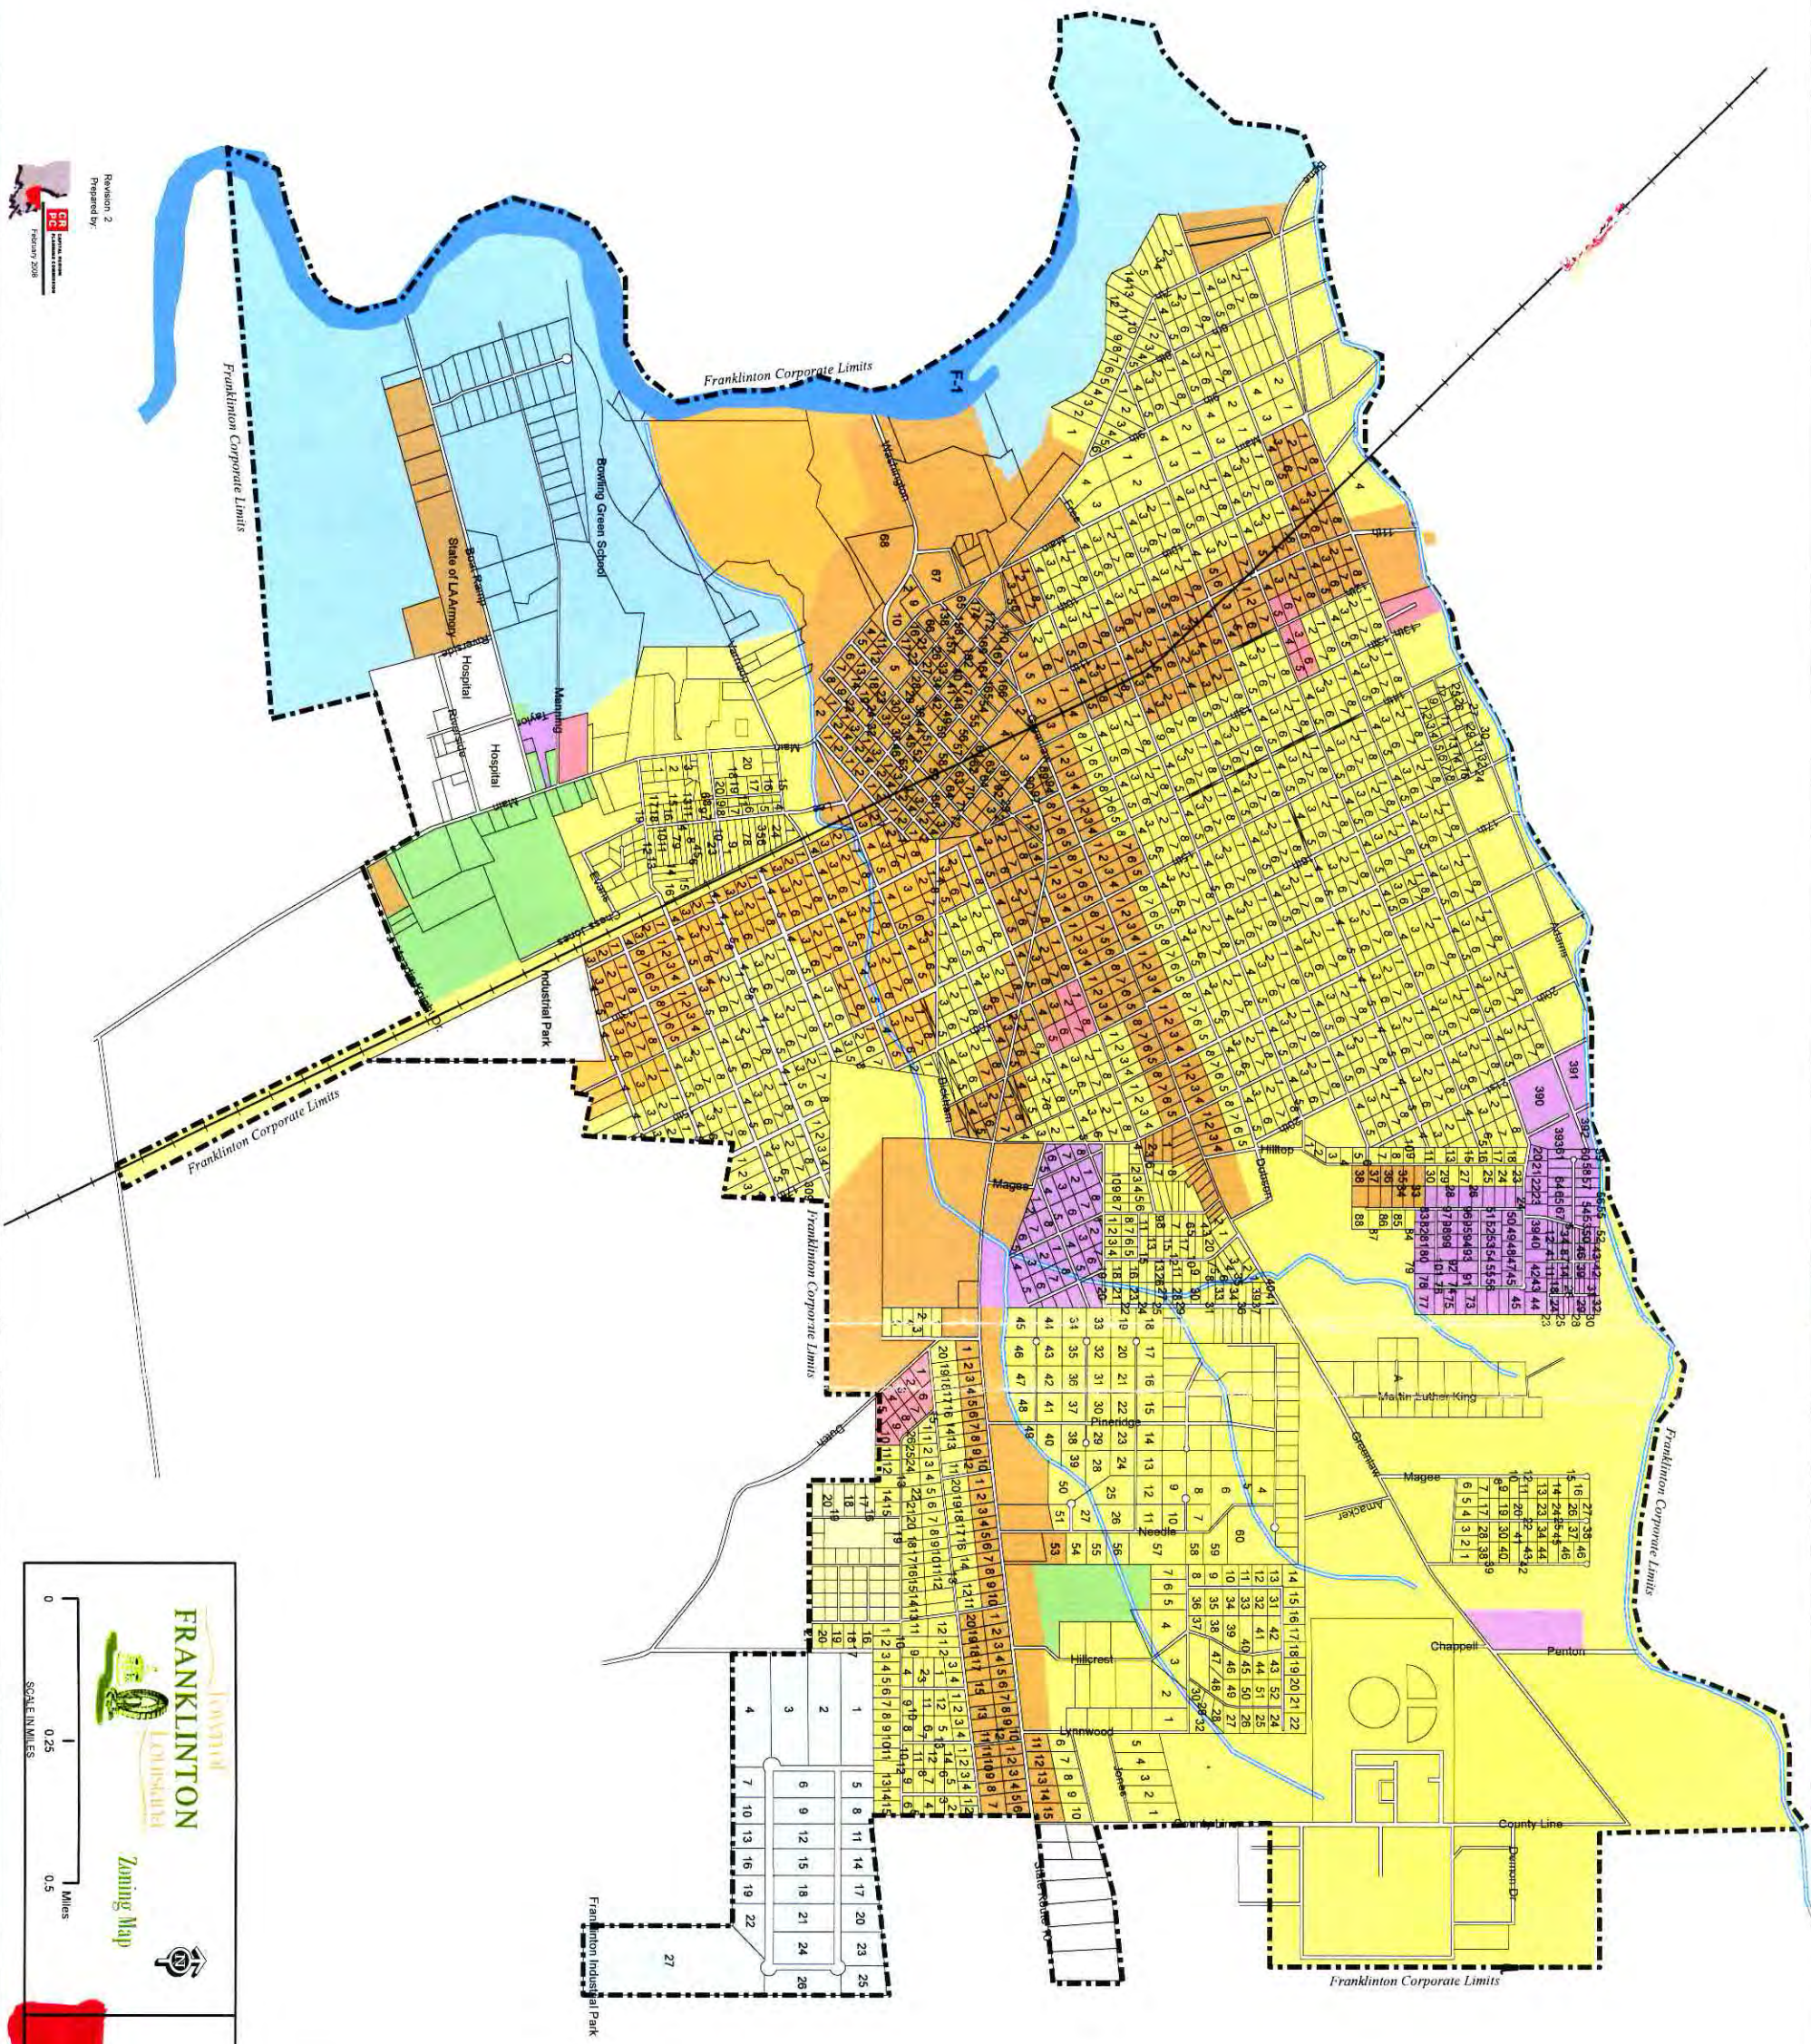

Exhibit B - Zoning Map

Revision 2
Prepared by
Franklin County
January 2008

FRANKLINTON
 Louisiana
 Zoning Map

SCALE IN MILES
 0 0.25 0.5 Miles

Franklinton Zoning District Legend

F 1 Floodway	R 1 Single Family Residential	C-1 Light Commercial
F 2 Flood Plain Camps	R 2 Residential	C-2 Heavy Commercial
F 3 Flood Plain Residential	R 3 Multi-Family Residential	L 1 Light Industrial
F 4 Medical Facility	R 4 Non-Conventional Residential	L 2 Heavy Industrial

Historical Edition Map	Date of Original Preparation December 1, 1987	
Date of Current Revision July 28, 1993	Date of Current Revision December 16, 1998	