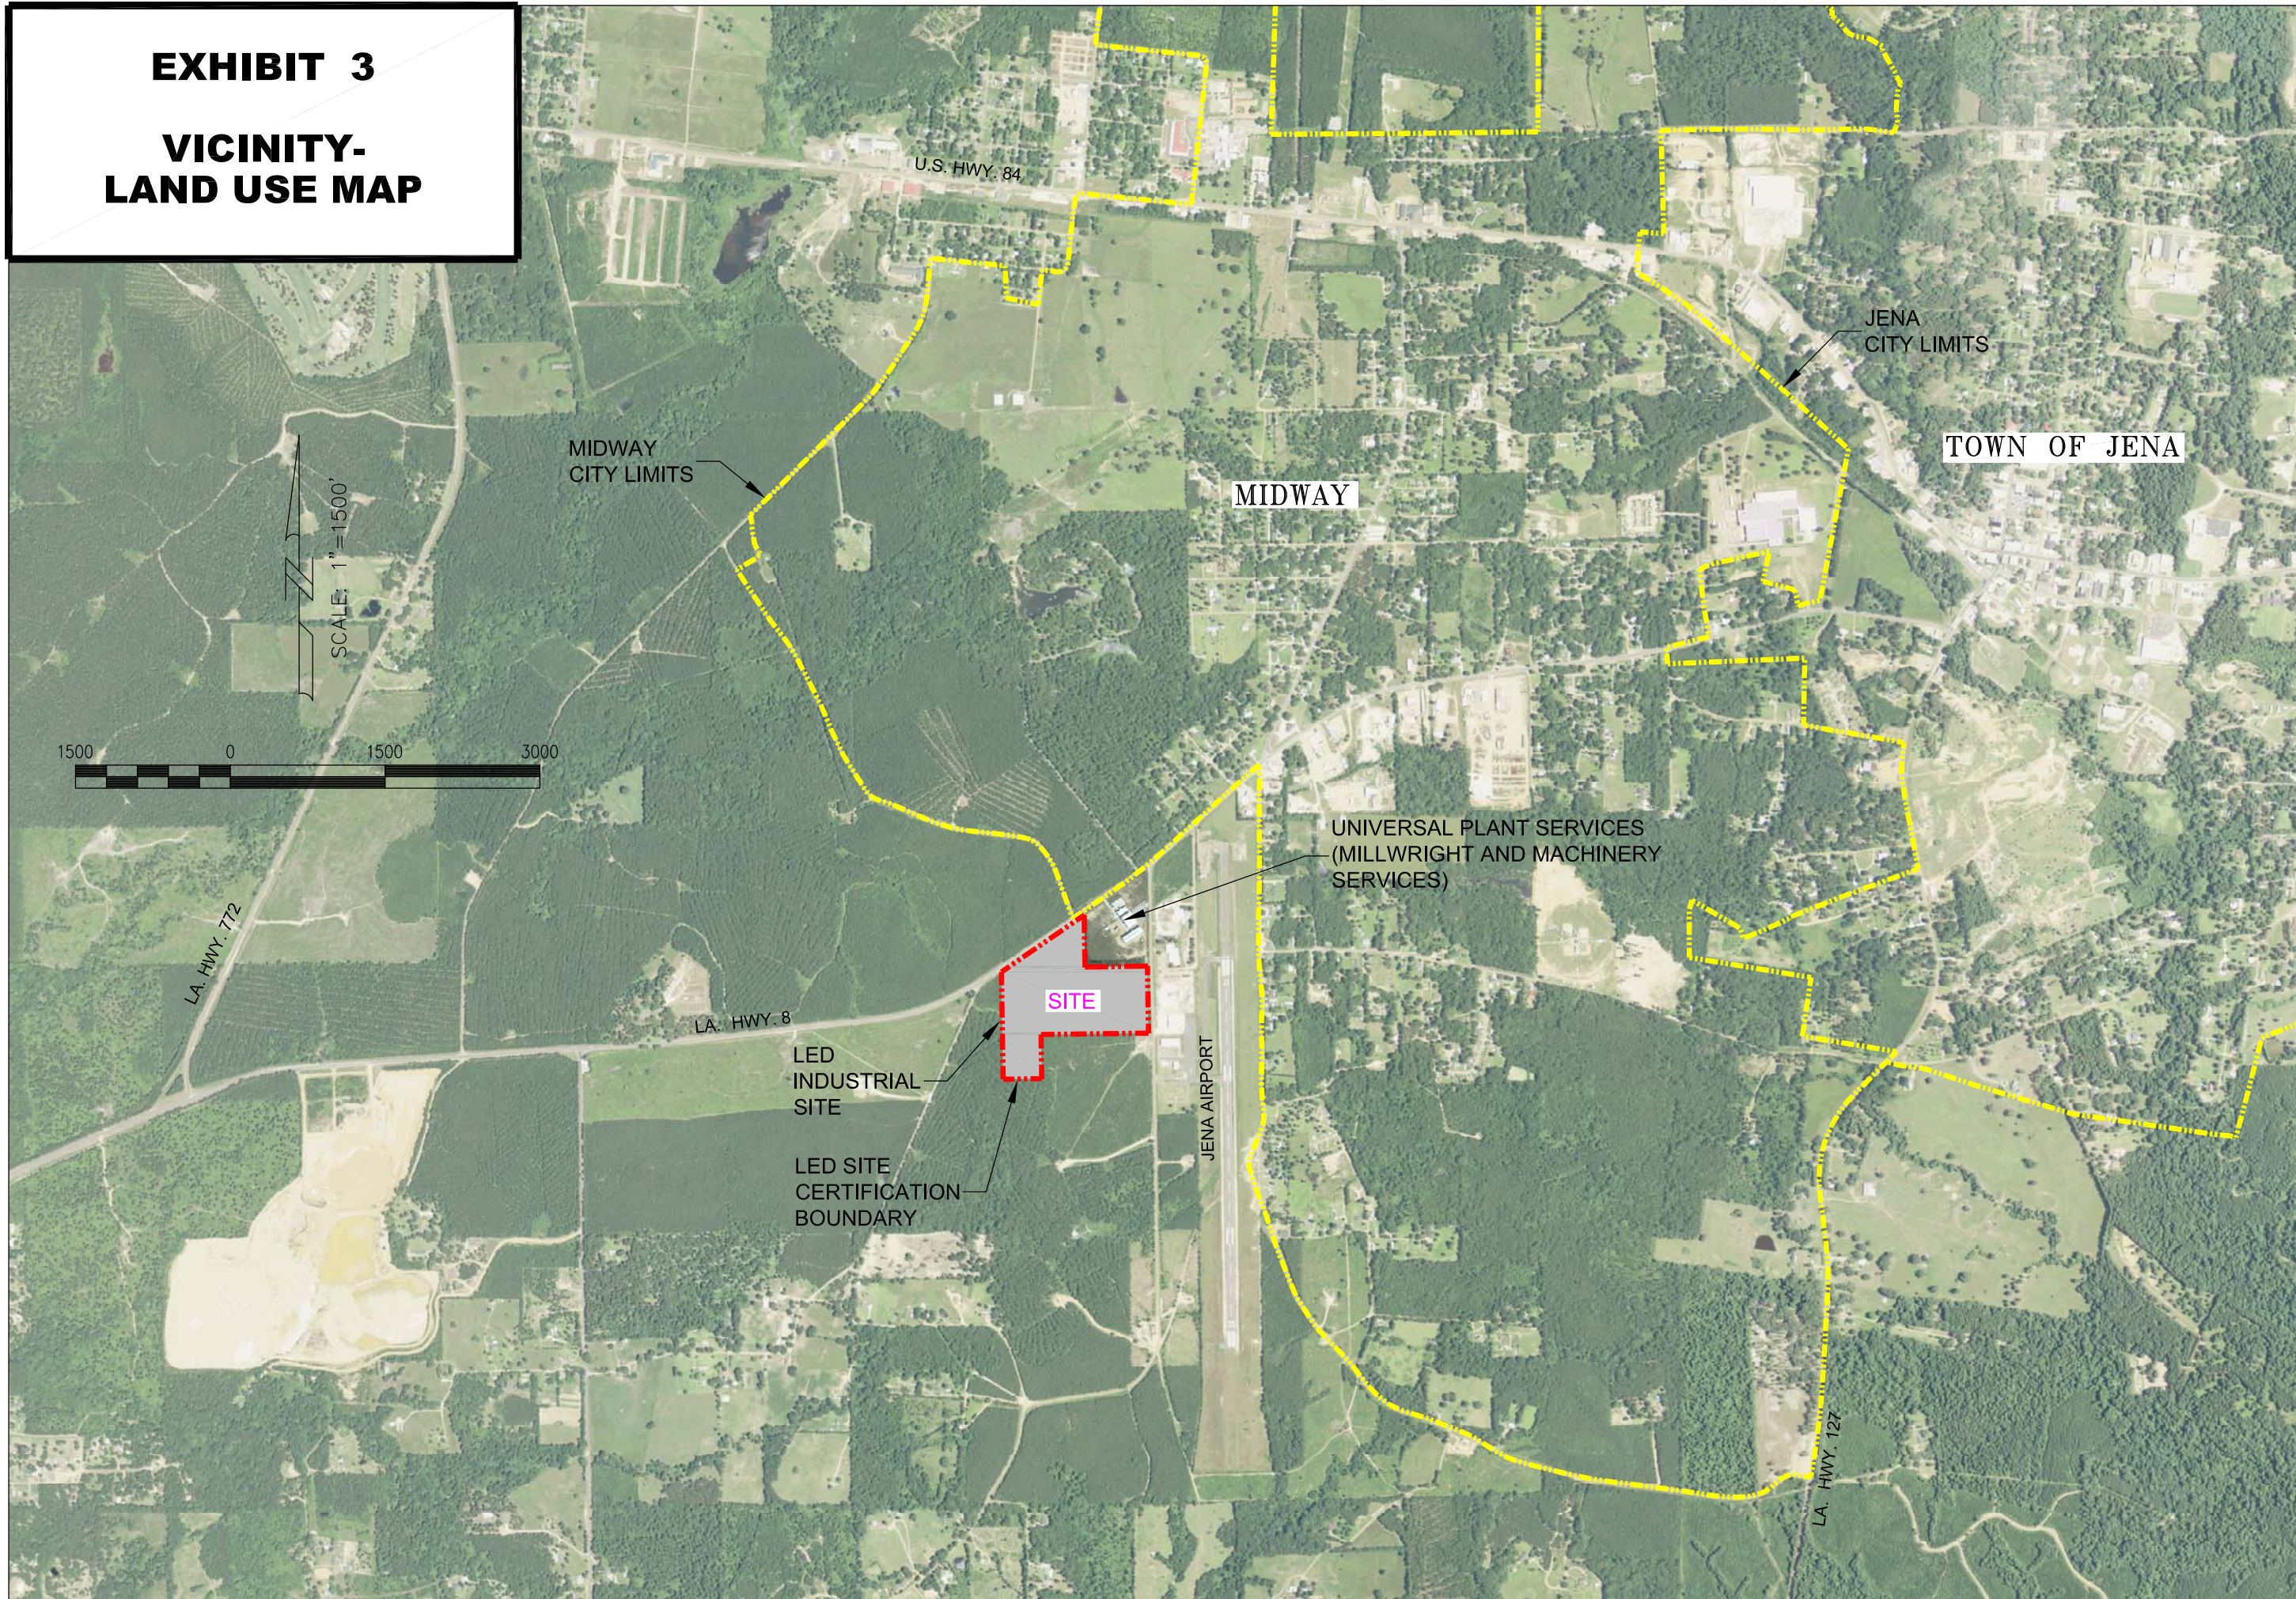

EXHIBIT 3
VICINITY-
LAND USE MAP

Meyer, Meyer, LaCroix & Hixson
Engineers & Land Surveyors
100 Engineer Place, Alexandria, LA 71303
Phone: (318) 448-0888 - Fax: (318) 448-0885

ALEXANDRIA - RUSTON

LOUISIANA ECONOMIC DEVELOPMENT
LSALLE ECONOMIC DEVELOPMENT DISTRICT

VICINITY-LAND USE MAP

PROJECT NO. 6848
DATE: DEC. 2015
DESIGNED BY: MMLH
CHECKED BY: MMLH
DRAWN BY: MMLH
CHECKED BY: MMLH

EXHIBIT
3