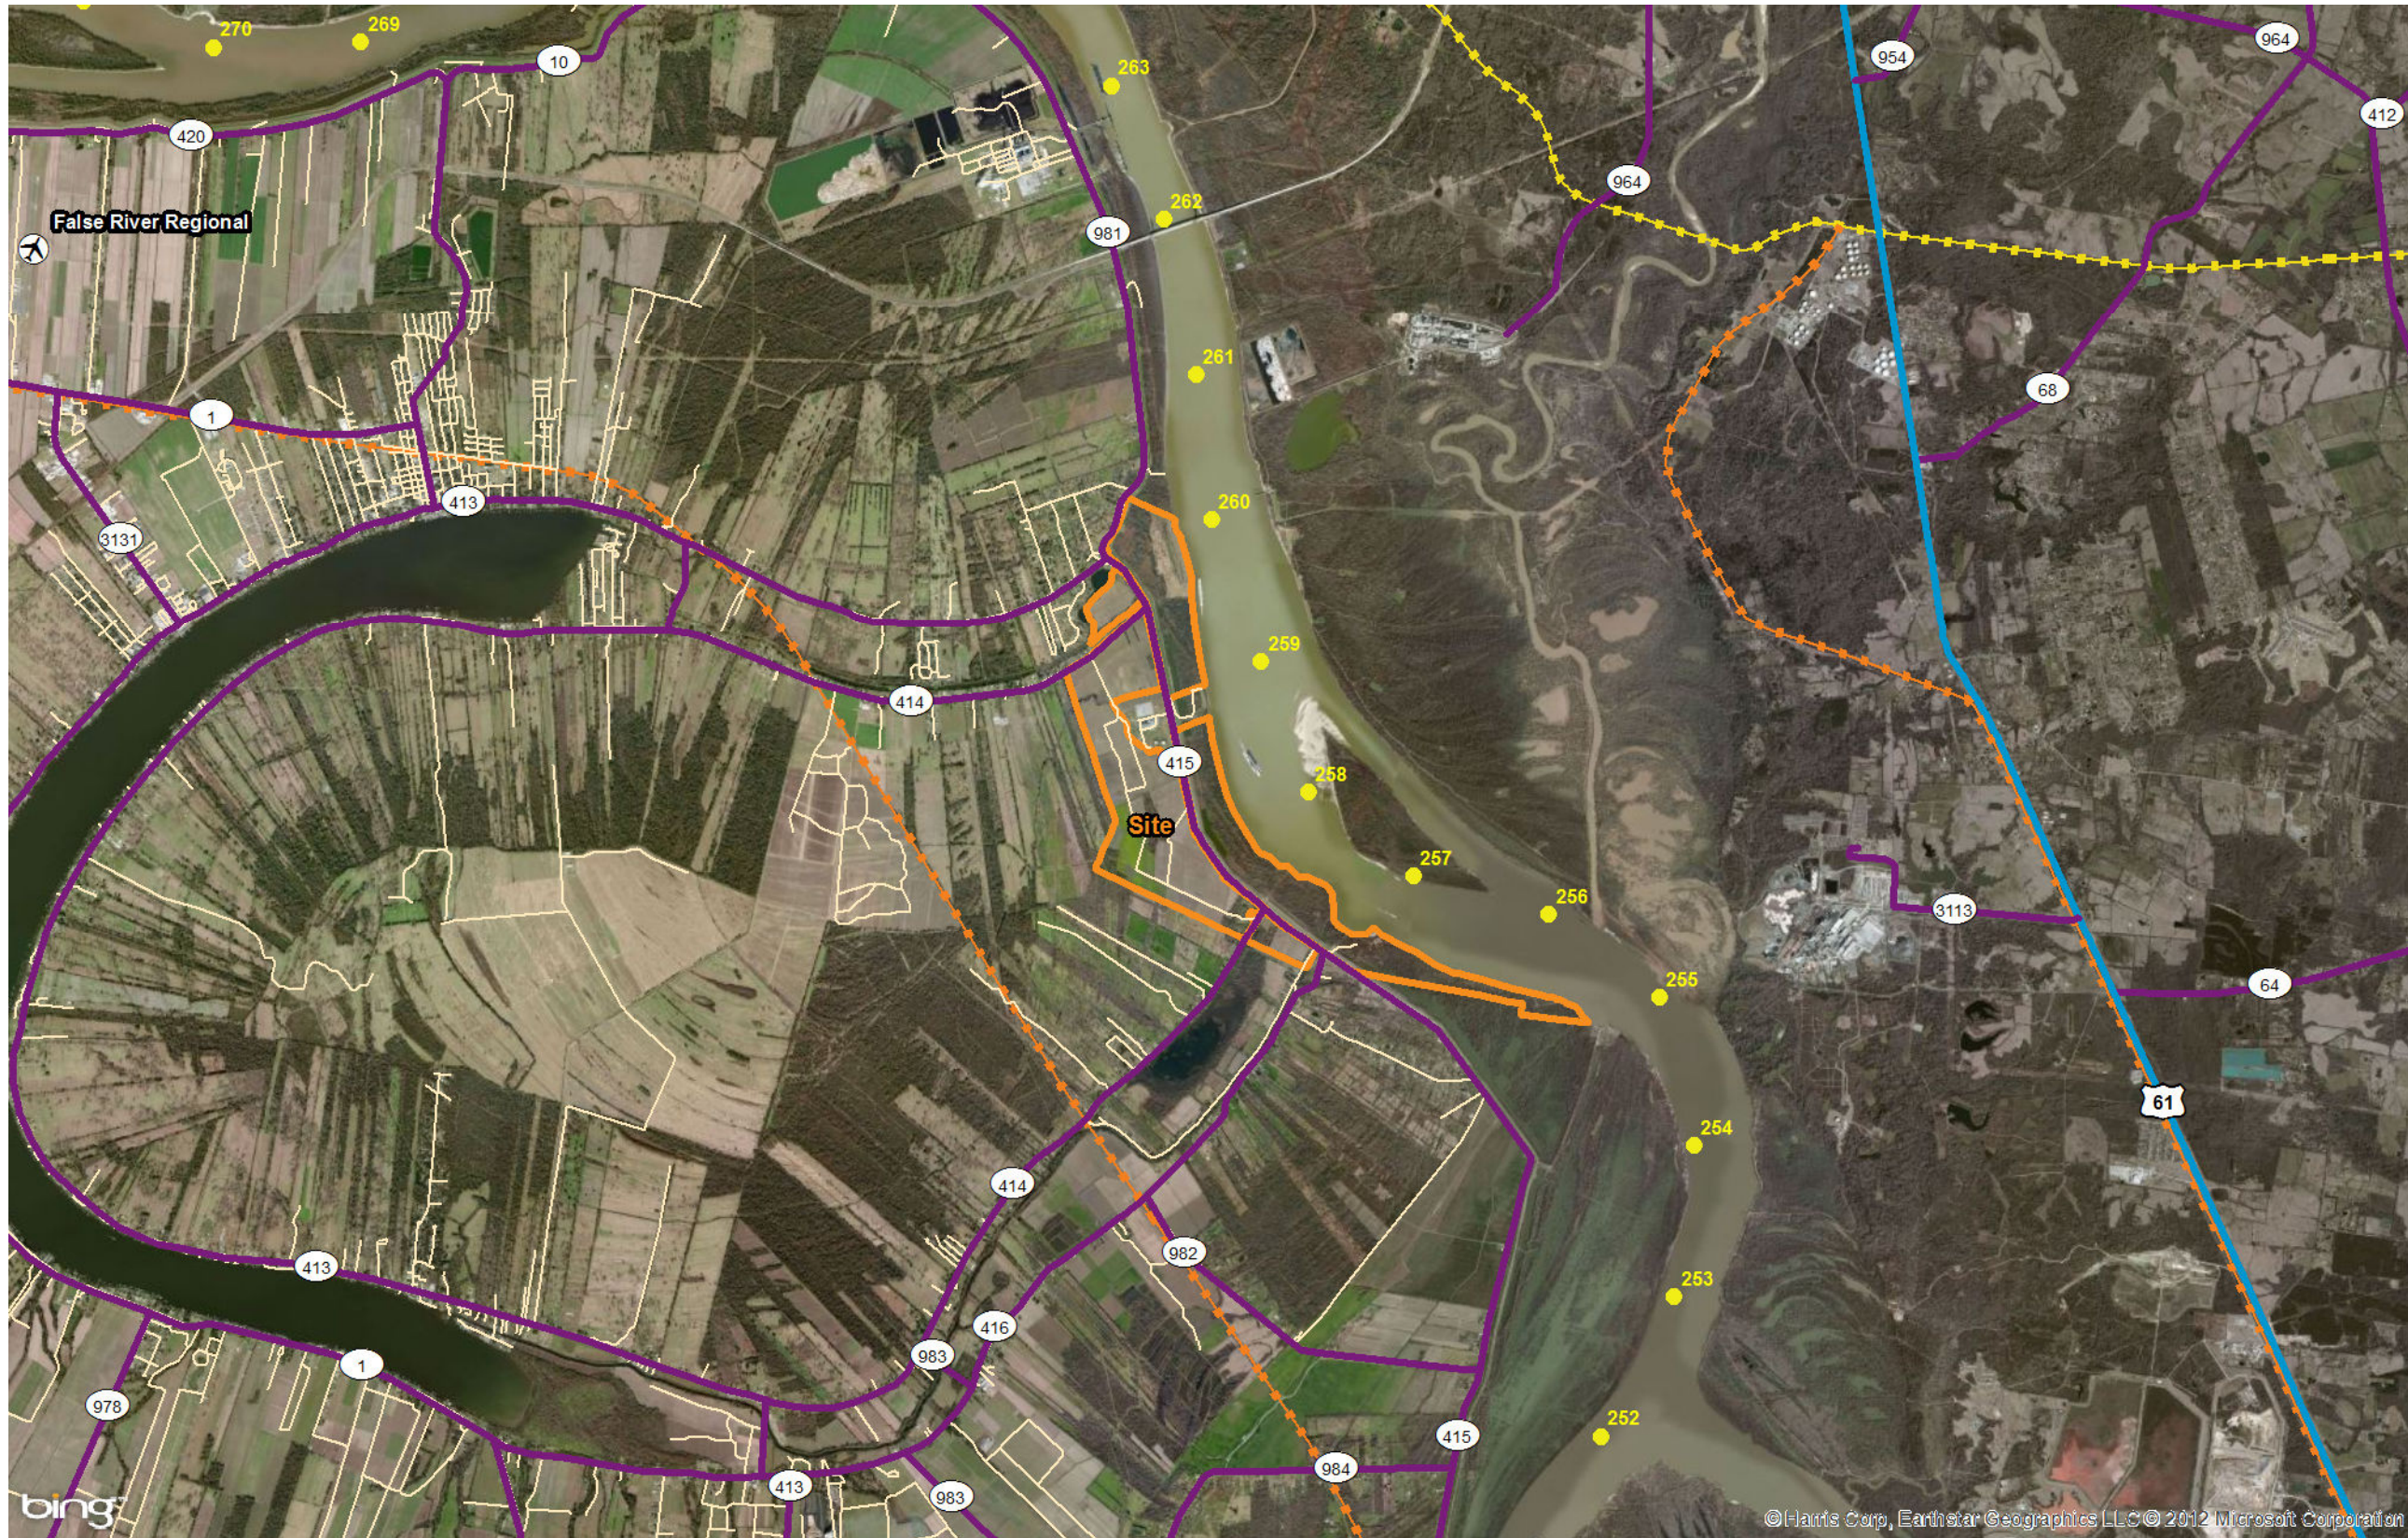

Exhibit N. Pointe Coupee Power Park Railroad Infrastructure Map

Pointe Coupee

Legend

- Property Boundary
- MS River Mile
- Airport
- Highways**
 - US Hwy
 - Interstate
 - LA Hwy
 - Roads
- Railroads**
 - Burlington Northern Santa Fe
 - CSX Transportation
 - Canadian National Railroad
 - Kansas City Southern Railway
 - Norfolk Southern Railway
 - Shortline Regional
 - Union Pacific Railroad

Source:
 --Aerial: Bing Maps
 --Transportation: LOSCO "Louisiana GIS Digital Map" DVD, May 2007 & Tiger 2010
 Note:
 --Site boundary is approximate
 --For illustrations purposes only
 GIS Analyst: PCW
 Date: 6/2012