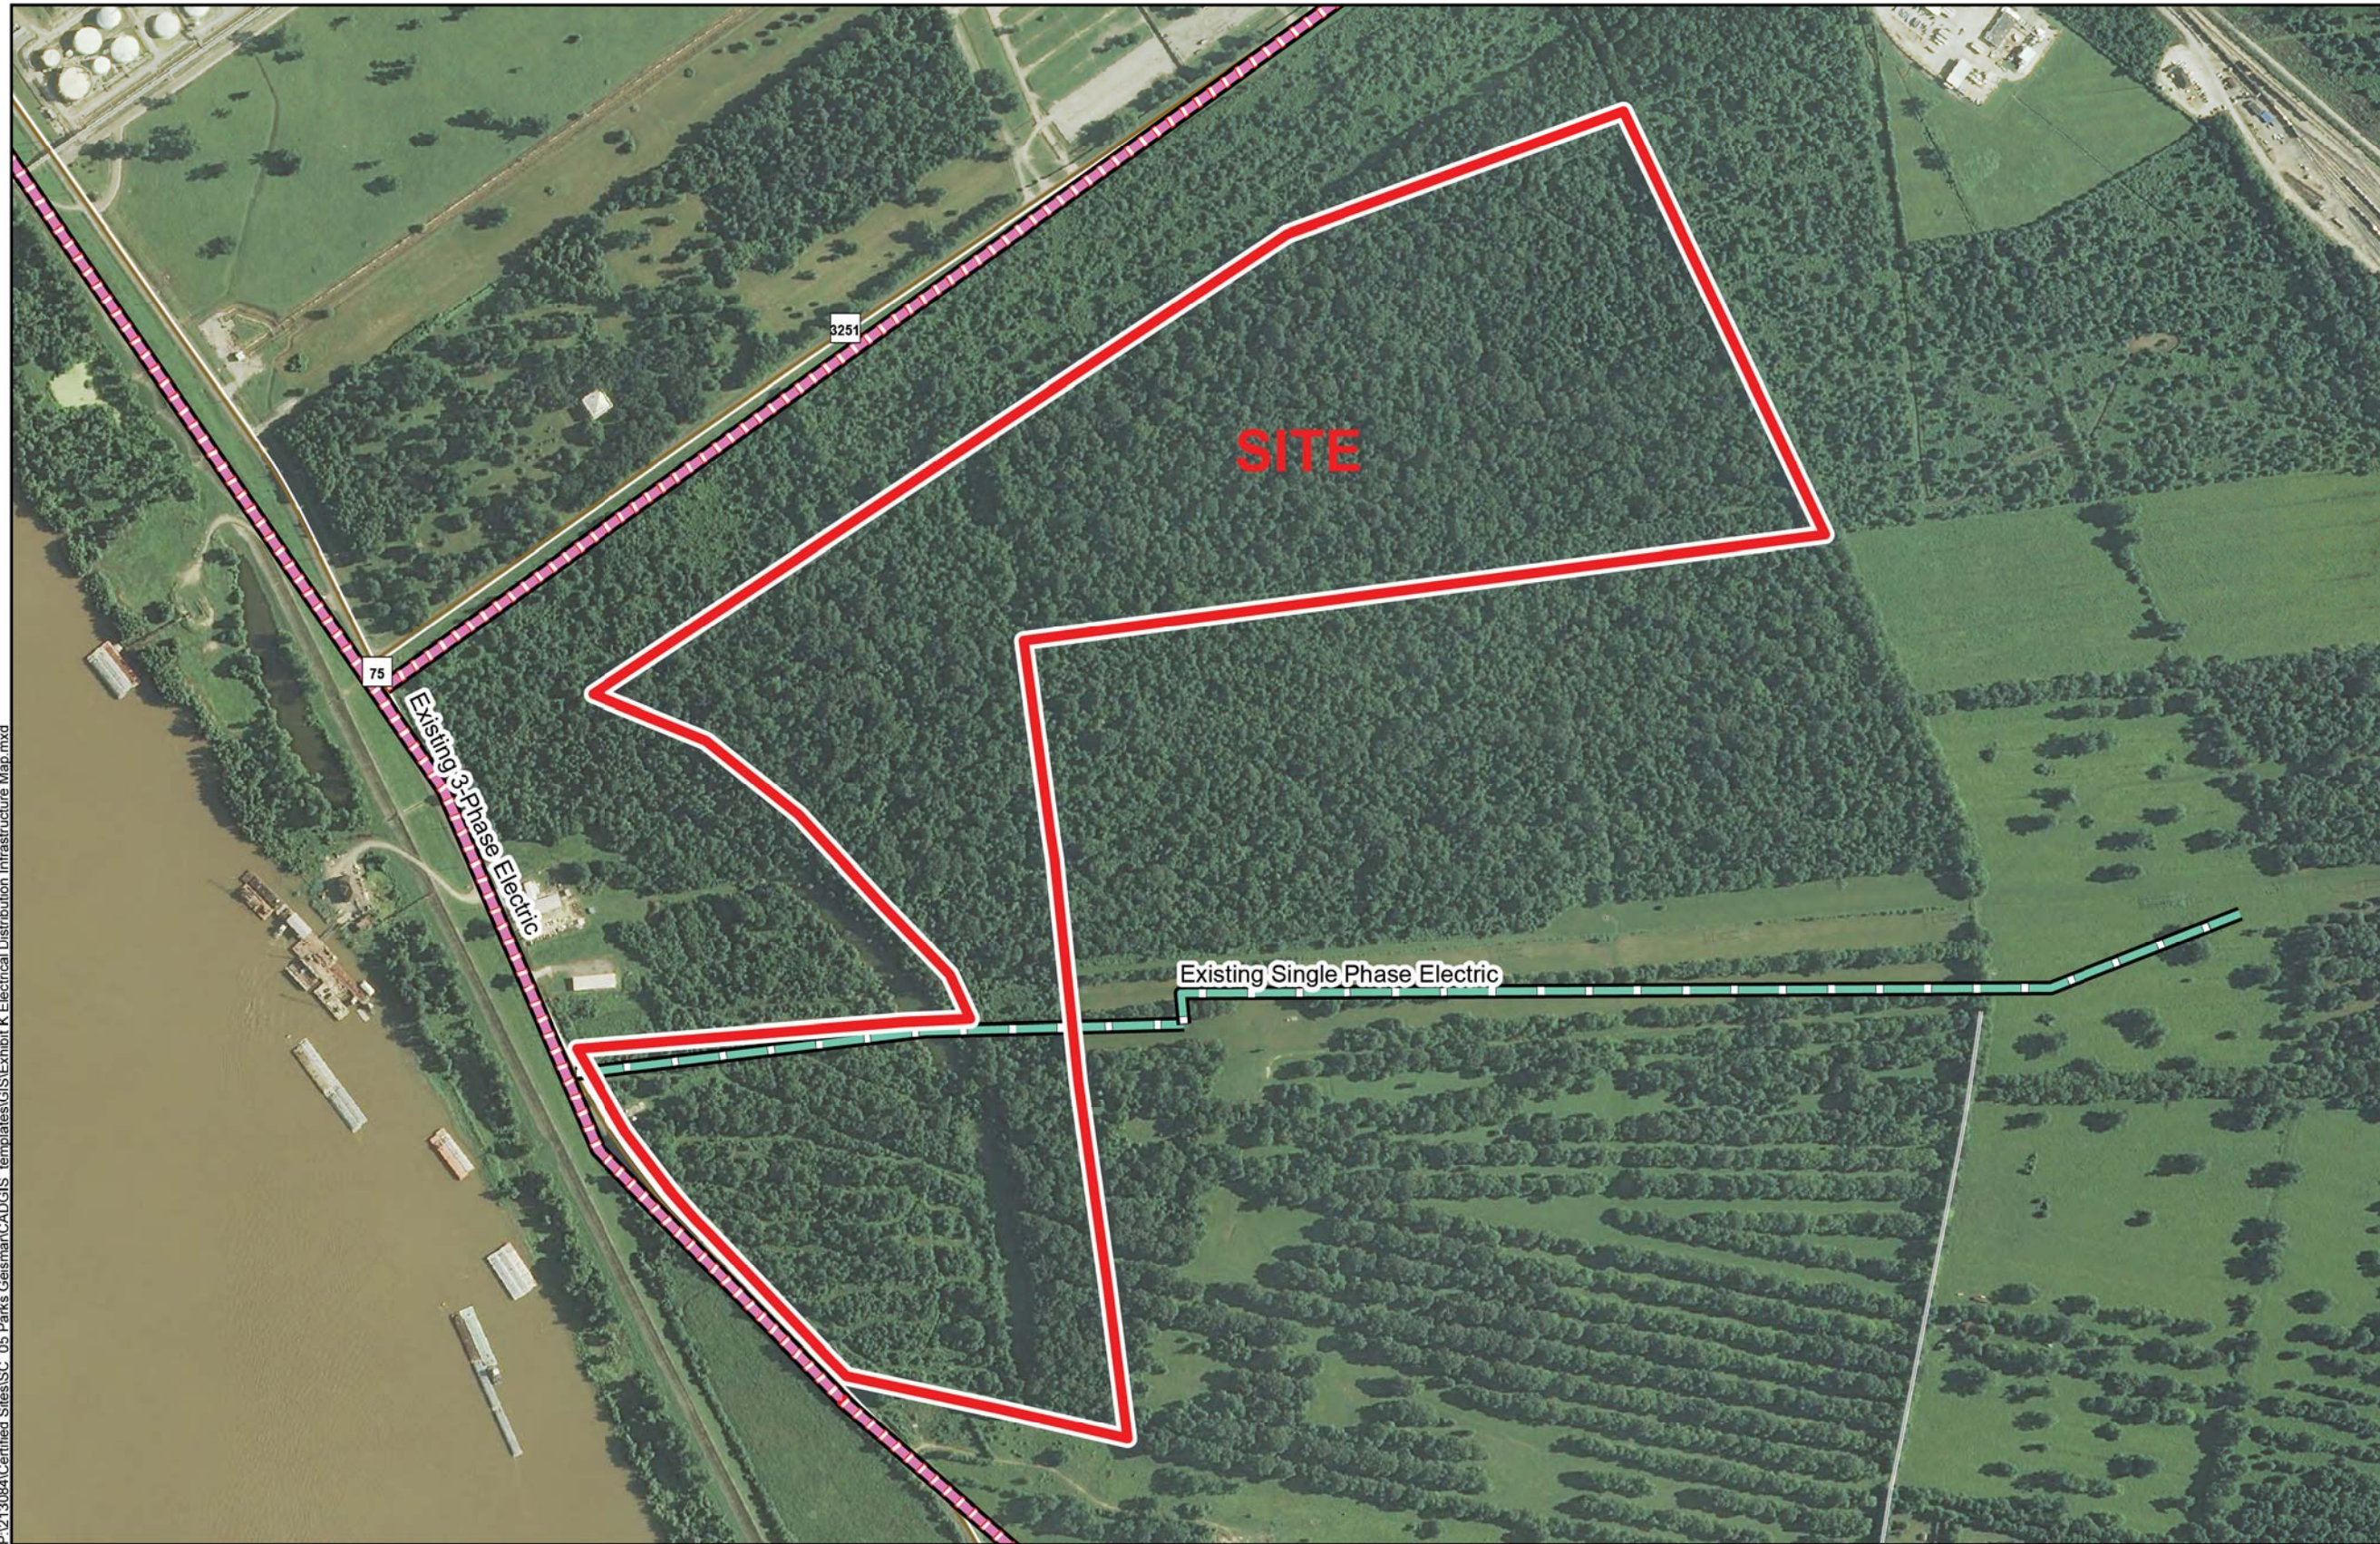

Exhibit K. Parks Geismar Site Electrical Distribution Infrastructure Map

Existing Electric Distribution
Parks Geismar Site
Ascension Parish, LA

AEDC

LEGEND

- Site Boundary (183.51 Acres +/-)
- Entergy Distribution Line
- Electric Single Phase
- Electric 3-Phase
- Existing Roadway
- Rural State Highway
- Local Roads

P:\213084\Certified Sites\SC_05 Parks Geismar\CAD\GIS_templates\GIS\Exhibit K Electrical Distribution Infrastructure Map.mxd

- General Notes:
1. No attempt has been made by CSRS, Inc. to verify site boundary, title, actual legal ownership, deed restrictions, servitudes, easements, or other burdens on the property, other than that furnished by the client or his representative.
 2. Transportation data from 2013 TIGER datasets via U.S. Census Bureau at [ftp://ftp2.census.gov/geo/tiger/TIGER2013](http://ftp2.census.gov/geo/tiger/TIGER2013).
 3. Utility information from visual inspection and Entergy. Exact field location has not been determined by survey. The lines shown are an approximate representation only and may have been offset for depiction purposes.
 4. 2013 aerial imagery from USDA-APFO National Agricultural Inventory Project (NAIP) and may not reflect current ground conditions.

Date:	1/2/2015
Project Number:	213084.20.005
Drawn By:	MAT
Checked By:	TMG