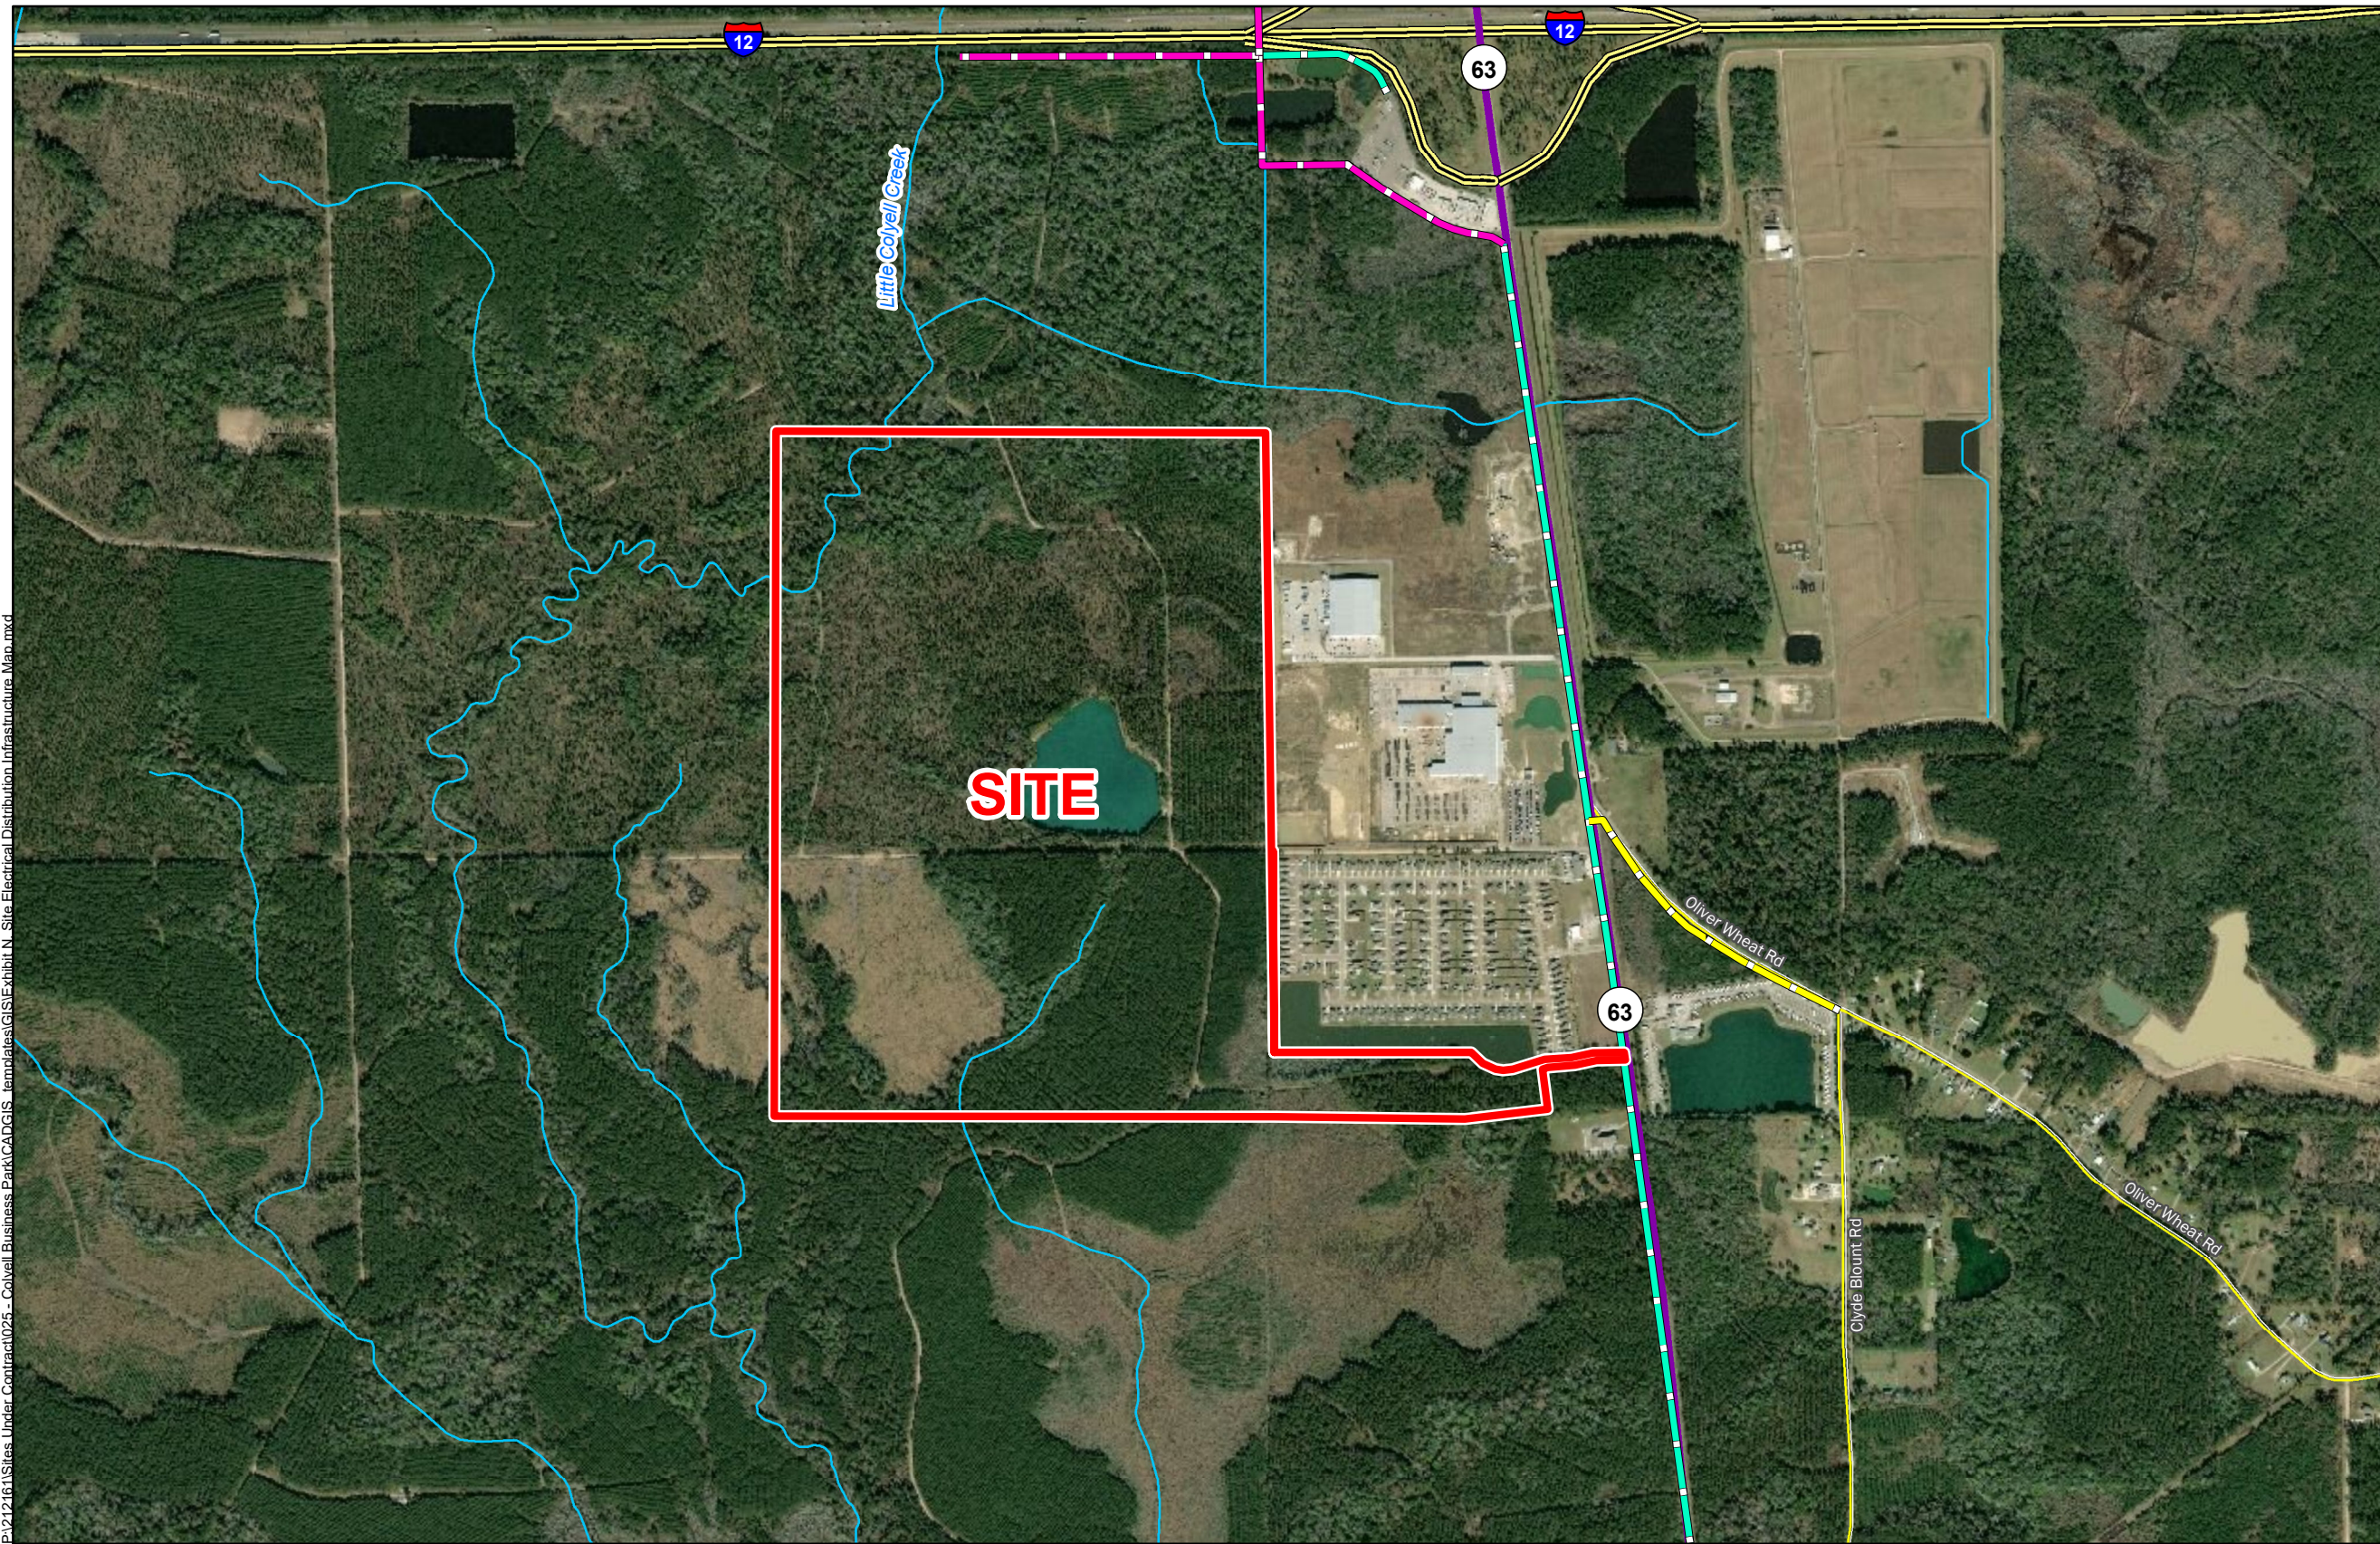

# Colyell Business Park Electrical Distribution Infrastructure Map

Colyell Business Park  
Livingston Parish, LA

BRAC

Livingston Parish

## LEGEND

- Site Boundary
- Single Phase Electrical
- Three Phase Electrical
- Two Phase Electrical
- Existing Roadway**
- Interstate
- Urban State
- Local
- Stream

P:\212161\Sites Under Contract\025 - Colyell Business Park\CAD\GIS - Item\data\GIS\Exhibit N - Site Electrical Distribution Infrastructure Map.mxd

General Notes:  
 1. No attempt has been made by CSRS, Inc. to verify site boundary, title, actual legal ownership, deed restrictions, servitudes, easements, or other burdens on the property, other than that furnished by the client or his representative.  
 2. Transportation data from 2013 TIGER datasets via U.S. Census Bureau at <ftp://ftp2.census.gov/geo/tiger/TIGER2013>.  
 3. Utility information from visual inspection and/or the individual utility operators. Exact field location has not been determined by survey. The lines shown are an approximate representation only and may have been offset for depiction purposes.  
 4. 2015 aerial imagery from USDA-APFO National Agricultural Inventory Project (NAIP) and may not reflect current ground conditions.