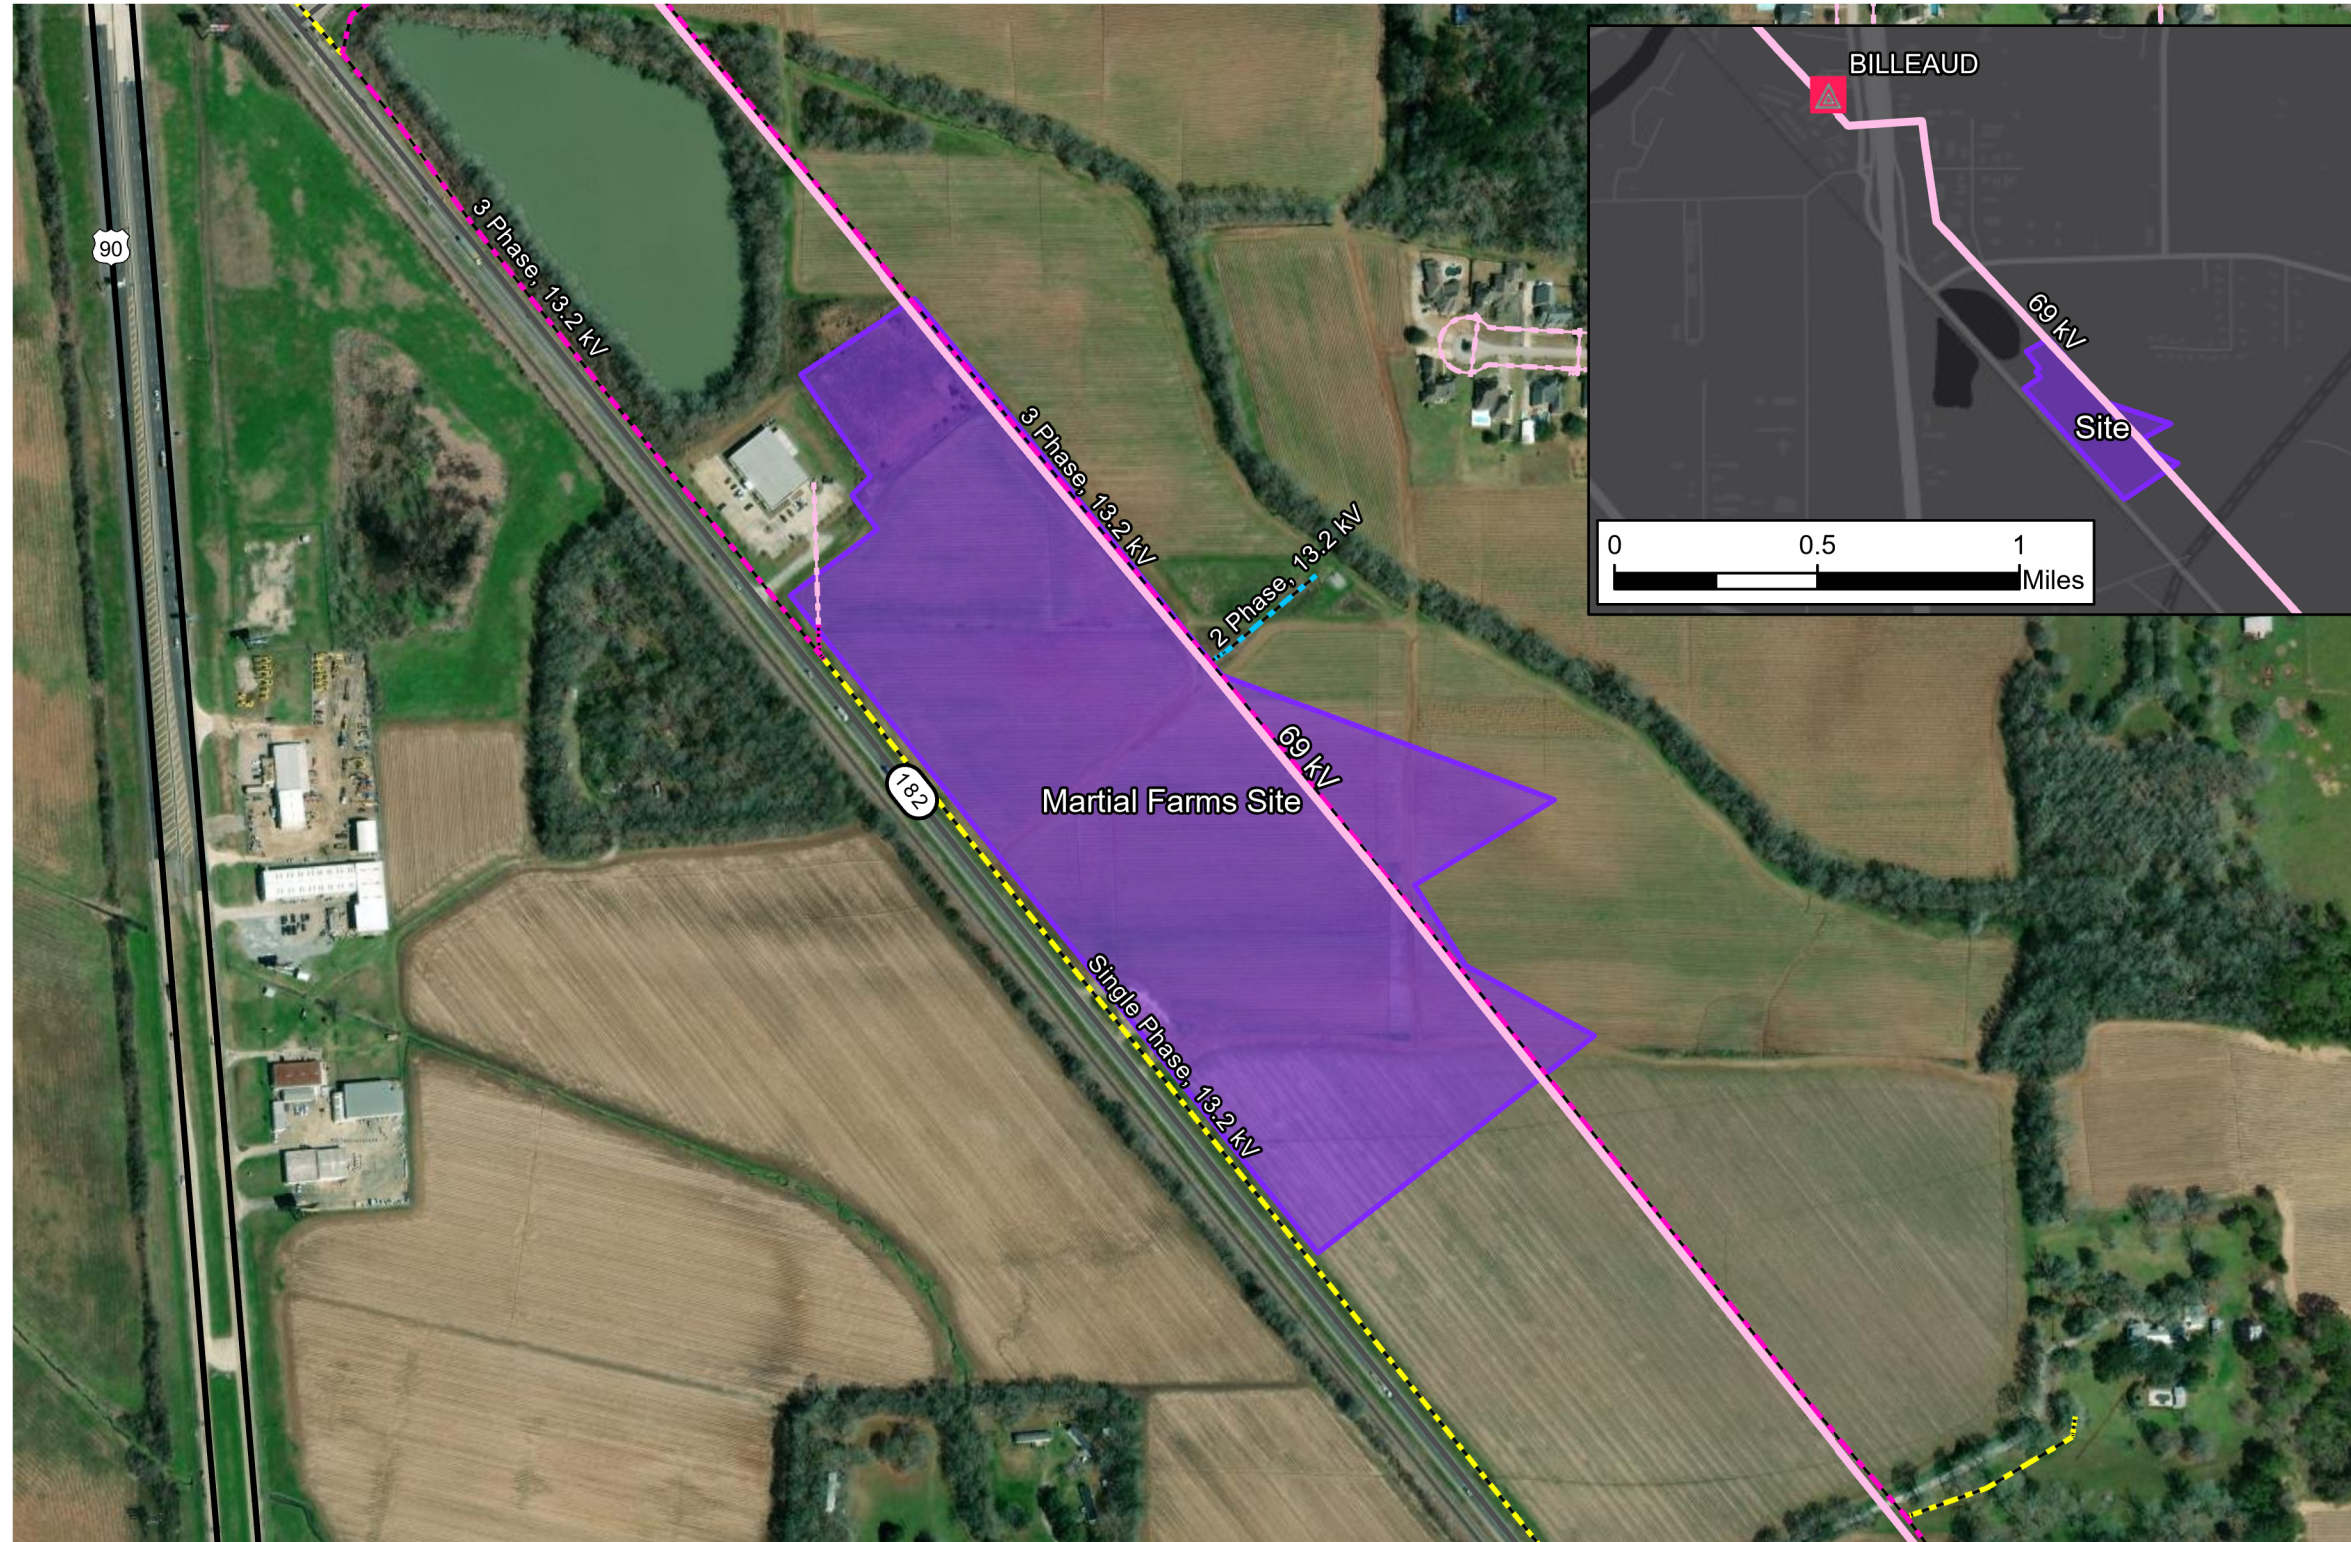

MARTIAL FARMS SITE

LEGEND

-  Entergy Substation
- Entergy Transmission**
 -  69 kV
- Entergy Distribution**
 -  3 Phase, Overhead
 -  2 Phase, Overhead
 -  Single Phase, Overhead
 -  Underground
- Primary Routes**
 -  U.S. Highway
 -  State Highway
 -  Martial Farms Site

SOURCE

Roads: Census/Tiger database 2021.
Electrical Infrastructure: Entergy Services Inc., 2023.

SCALE

These drawings are provided merely to assist in economic development efforts. The Entergy Companies make no representations or warranties whatsoever regarding the accuracy or completeness of any information contained herein nor the condition or suitability of any properties. Users should direct inquiries about any property to the listing broker for that property.