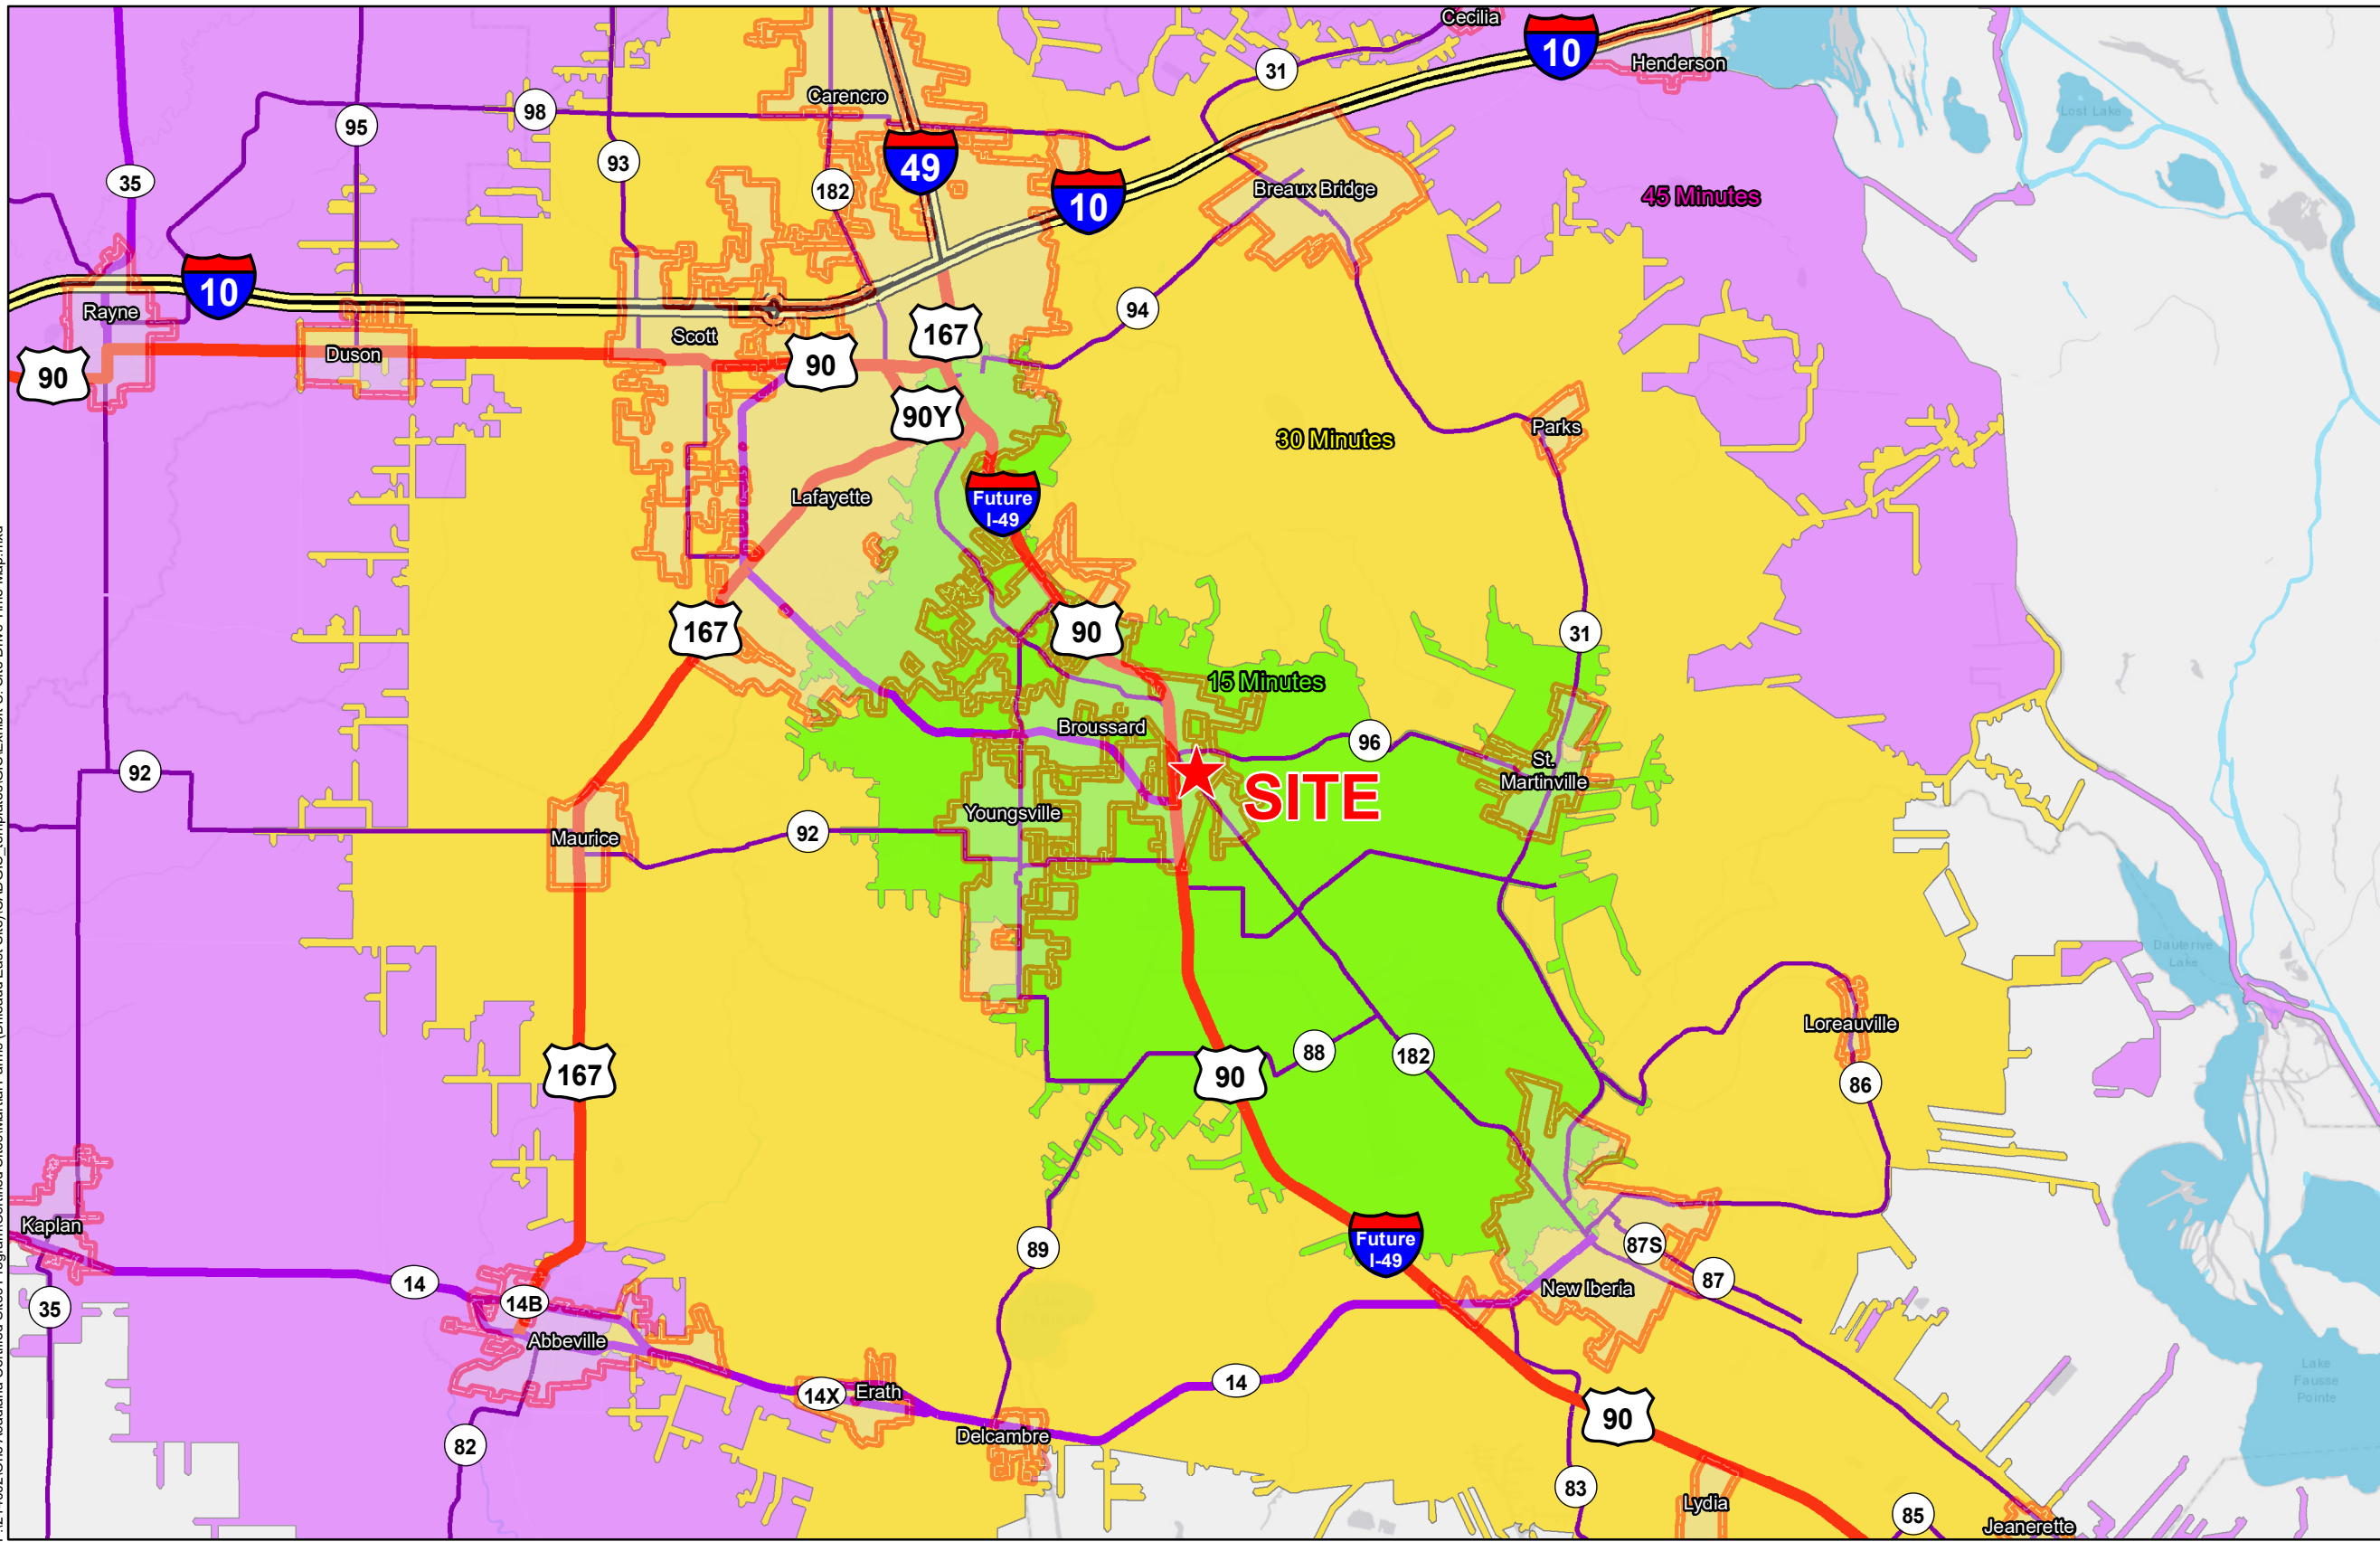

Exhibit U. Martial Farms Drive Time Map

Martial Farms Drive Time Map

Martial Farms
Lafayette Parish, LA

LEGEND

- ★ Site
- 15-Minute Drive Time
- 30-Minute Drive Time
- 45-Minute Drive Time
- City Limits
- Existing Roadway**
- Interstate
- US Highway
- 4-Lane State Highway
- Urban State Highway
- Waterbody

P:\214002\One Acadiana Certified Sites Program\Certified Sites\Martial Farms (Billeaud East Site)\CADGIS_templates\CIS\Exhibit U. Site Drive Time Map.mxd

General Notes:
 1. No attempt has been made by CSRS, Inc. to verify site boundary, title, actual legal ownership, deed restrictions, servitudes, easements, or other burdens on the property, other than that furnished by the client or his representative.
 2. Transportation data from 2013 TIGER datasets via U.S. Census Bureau at [ftp://ftp2.census.gov/geo/tiger/TIGER2013](http://ftp2.census.gov/geo/tiger/TIGER2013).
 3. 2015 aerial imagery from ESRI Online Basemaps and may not reflect current ground conditions.

Date: 6/28/2021
 Project Number: 214002
 Drawn By: SEW
 Checked By: EEB