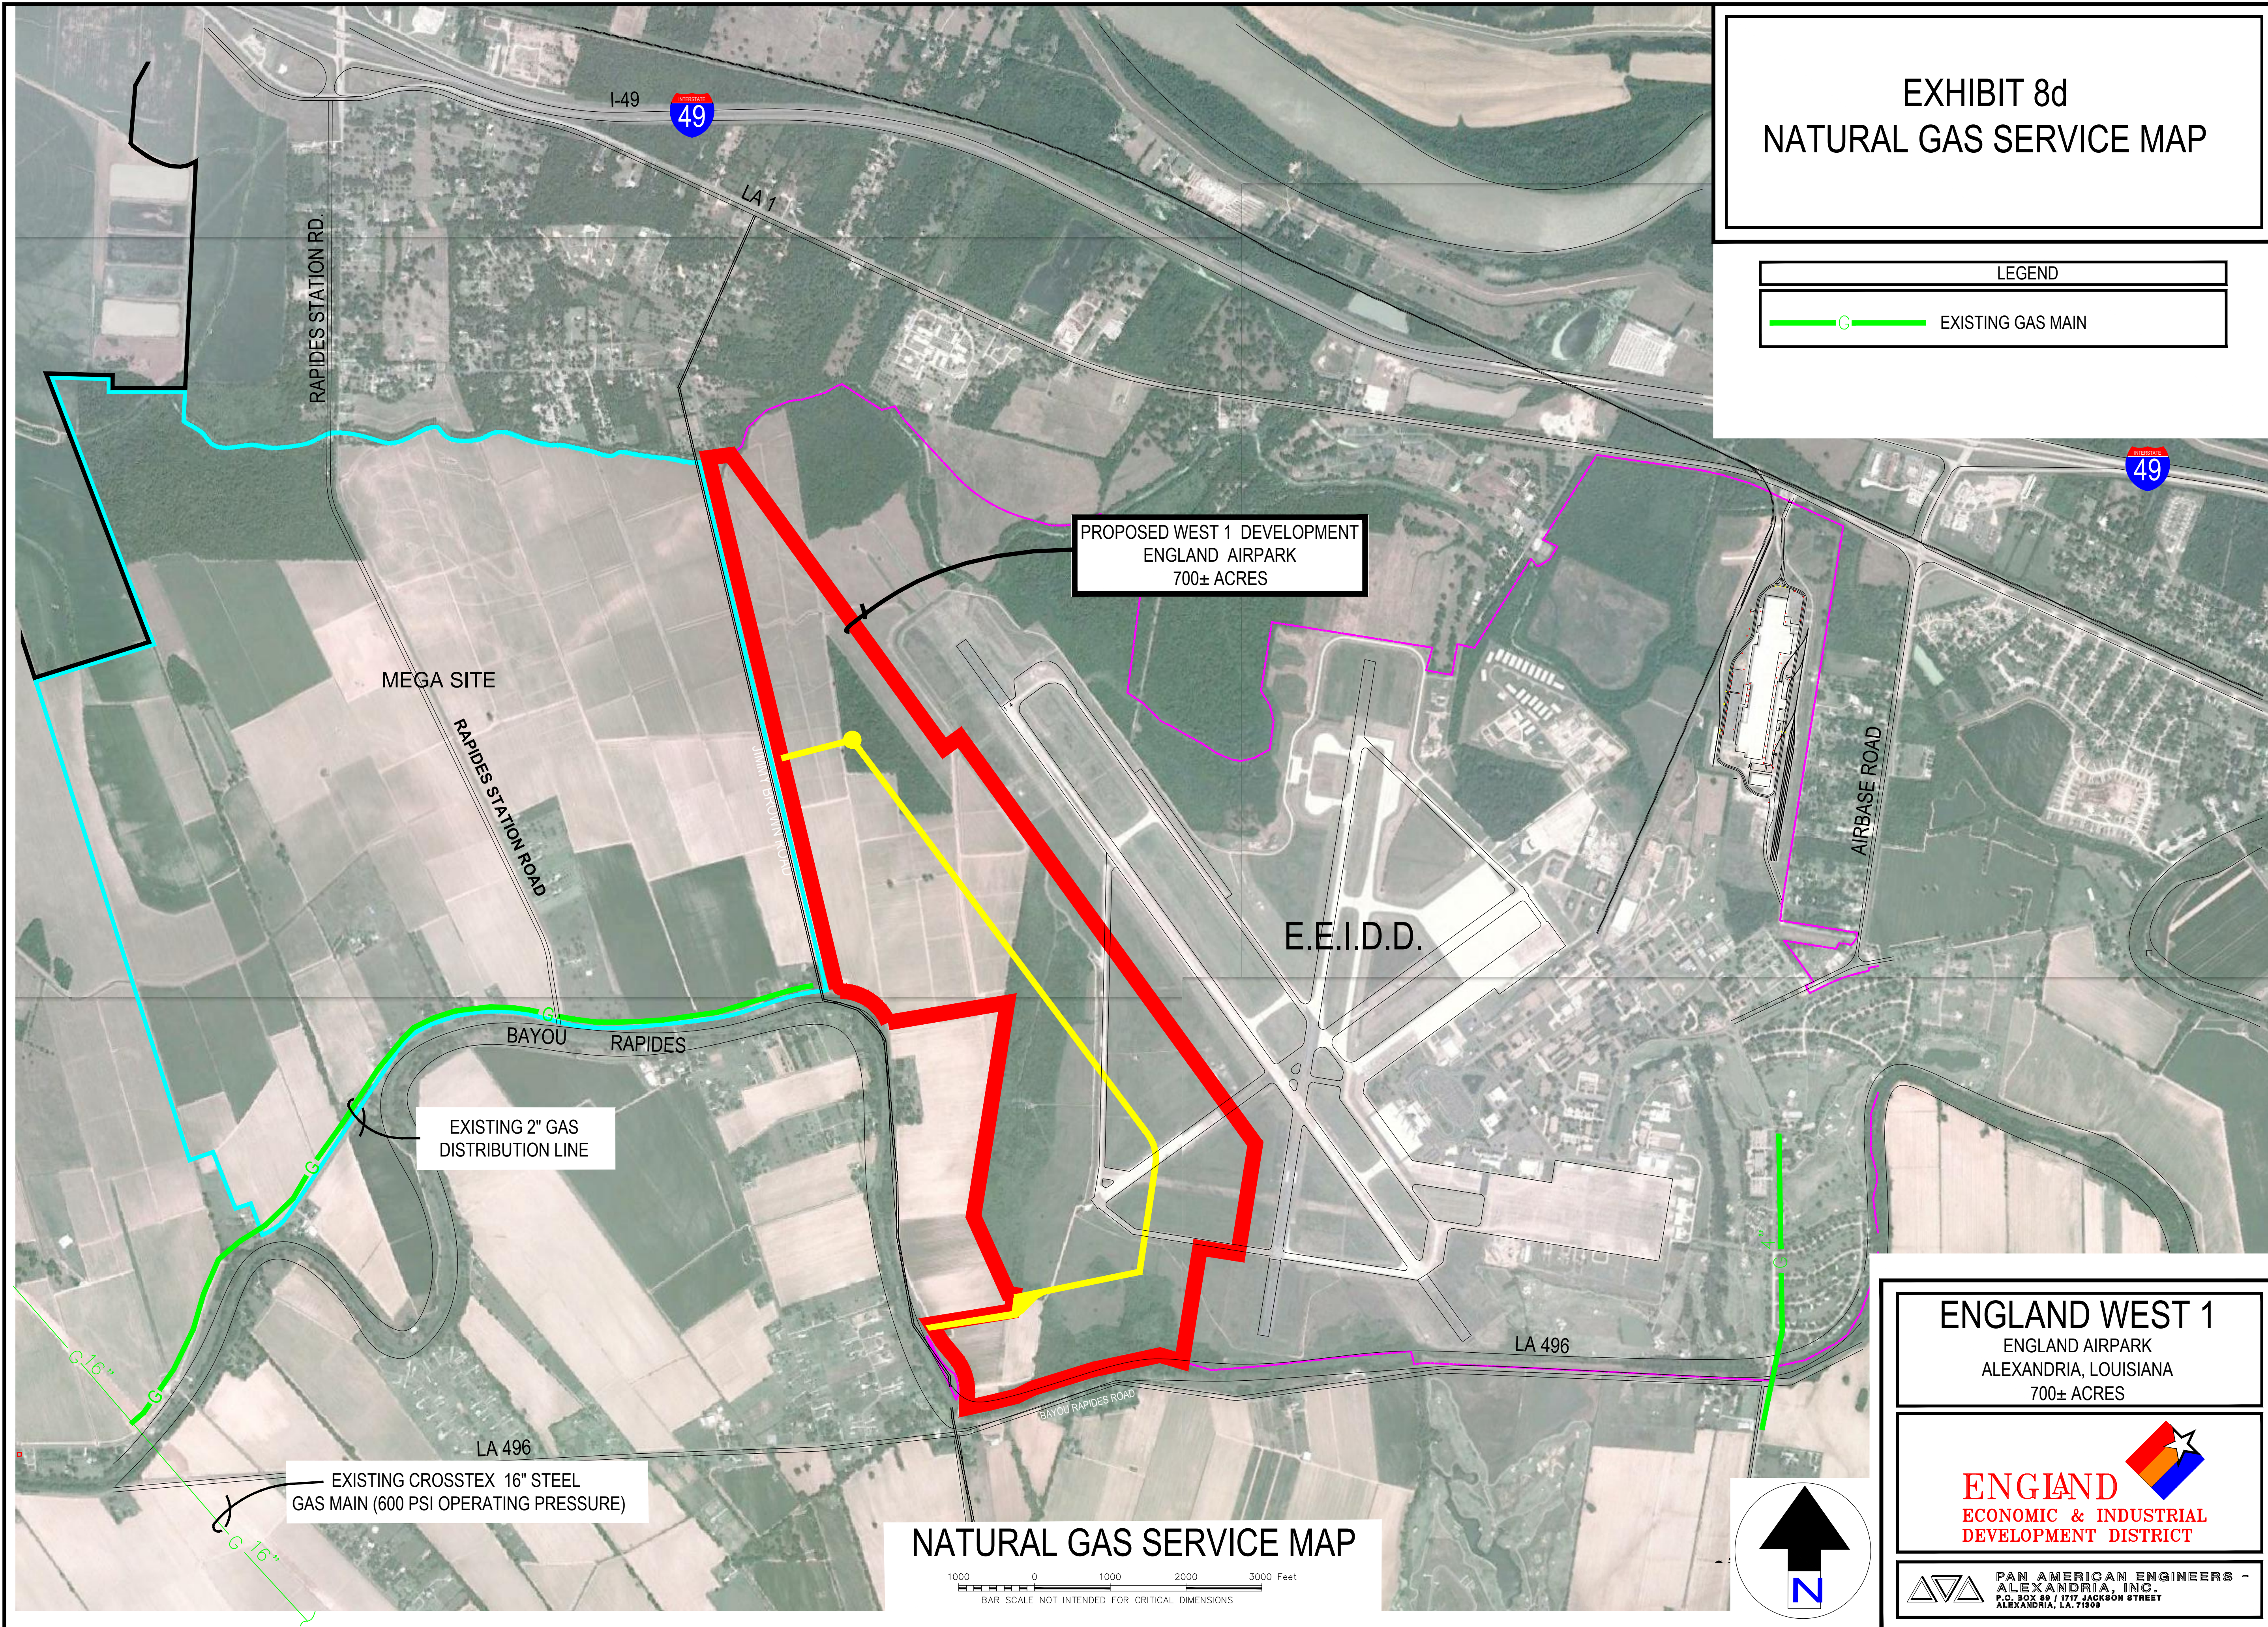

EXHIBIT 8d NATURAL GAS SERVICE MAP

LEGEND

 EXISTING GAS MAIN

ENGLAND WEST 1
ENGLAND AIRPARK
ALEXANDRIA, LOUISIANA
700± ACRES

PAN AMERICAN ENGINEERS - ALEXANDRIA, INC.
P.O. BOX 89 / 1717 JACKSON STREET
ALEXANDRIA, LA. 71309