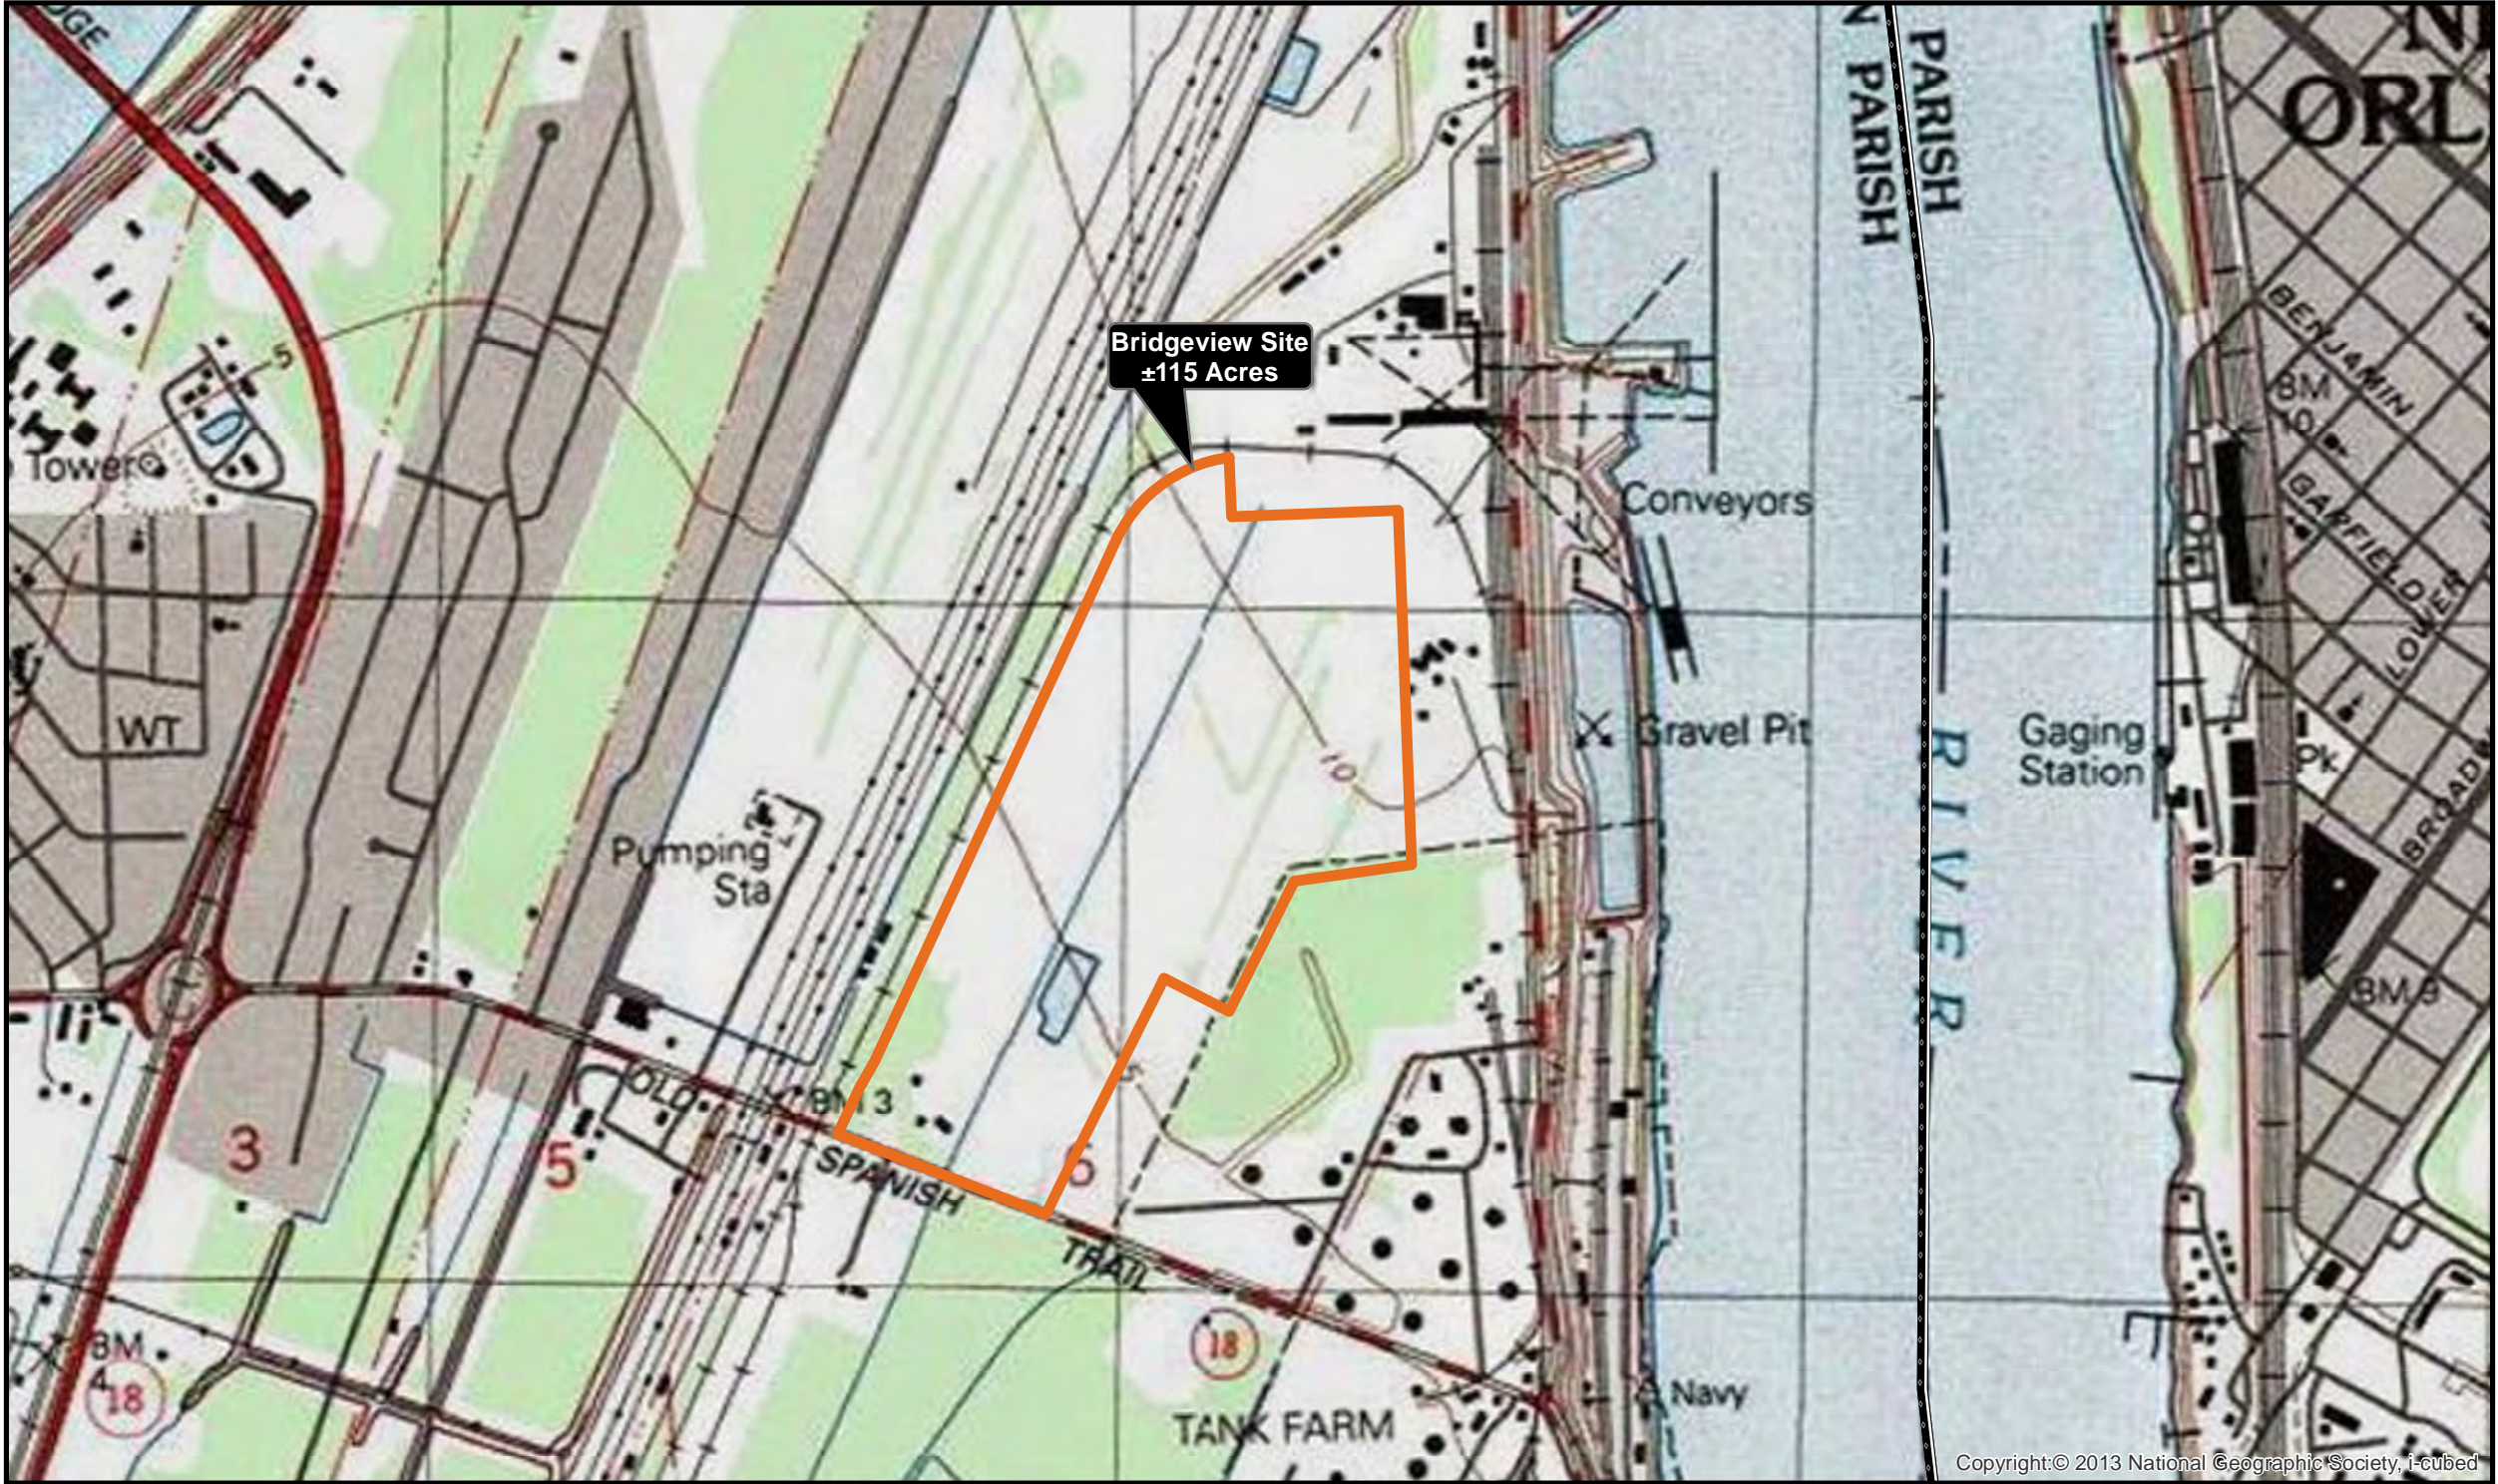

Exhibit Q

Bridgeview Park Site U.S. Geological Survey Quad Map

Bridgeview Site - ±115 Acres - Jefferson Parish

US Topographic Map

Jefferson Parish

Potential Site

Source:
 -Aerial Photo: NAIP
 -Base Map: ESRI, US Census, LDOT, LED
 -Topo Layer: USGS, National Geographic Society
 -Locations and Boundaries are approximated
 GIS Analyst: MDT 03/20/2017
 Additional Information Available Upon Request