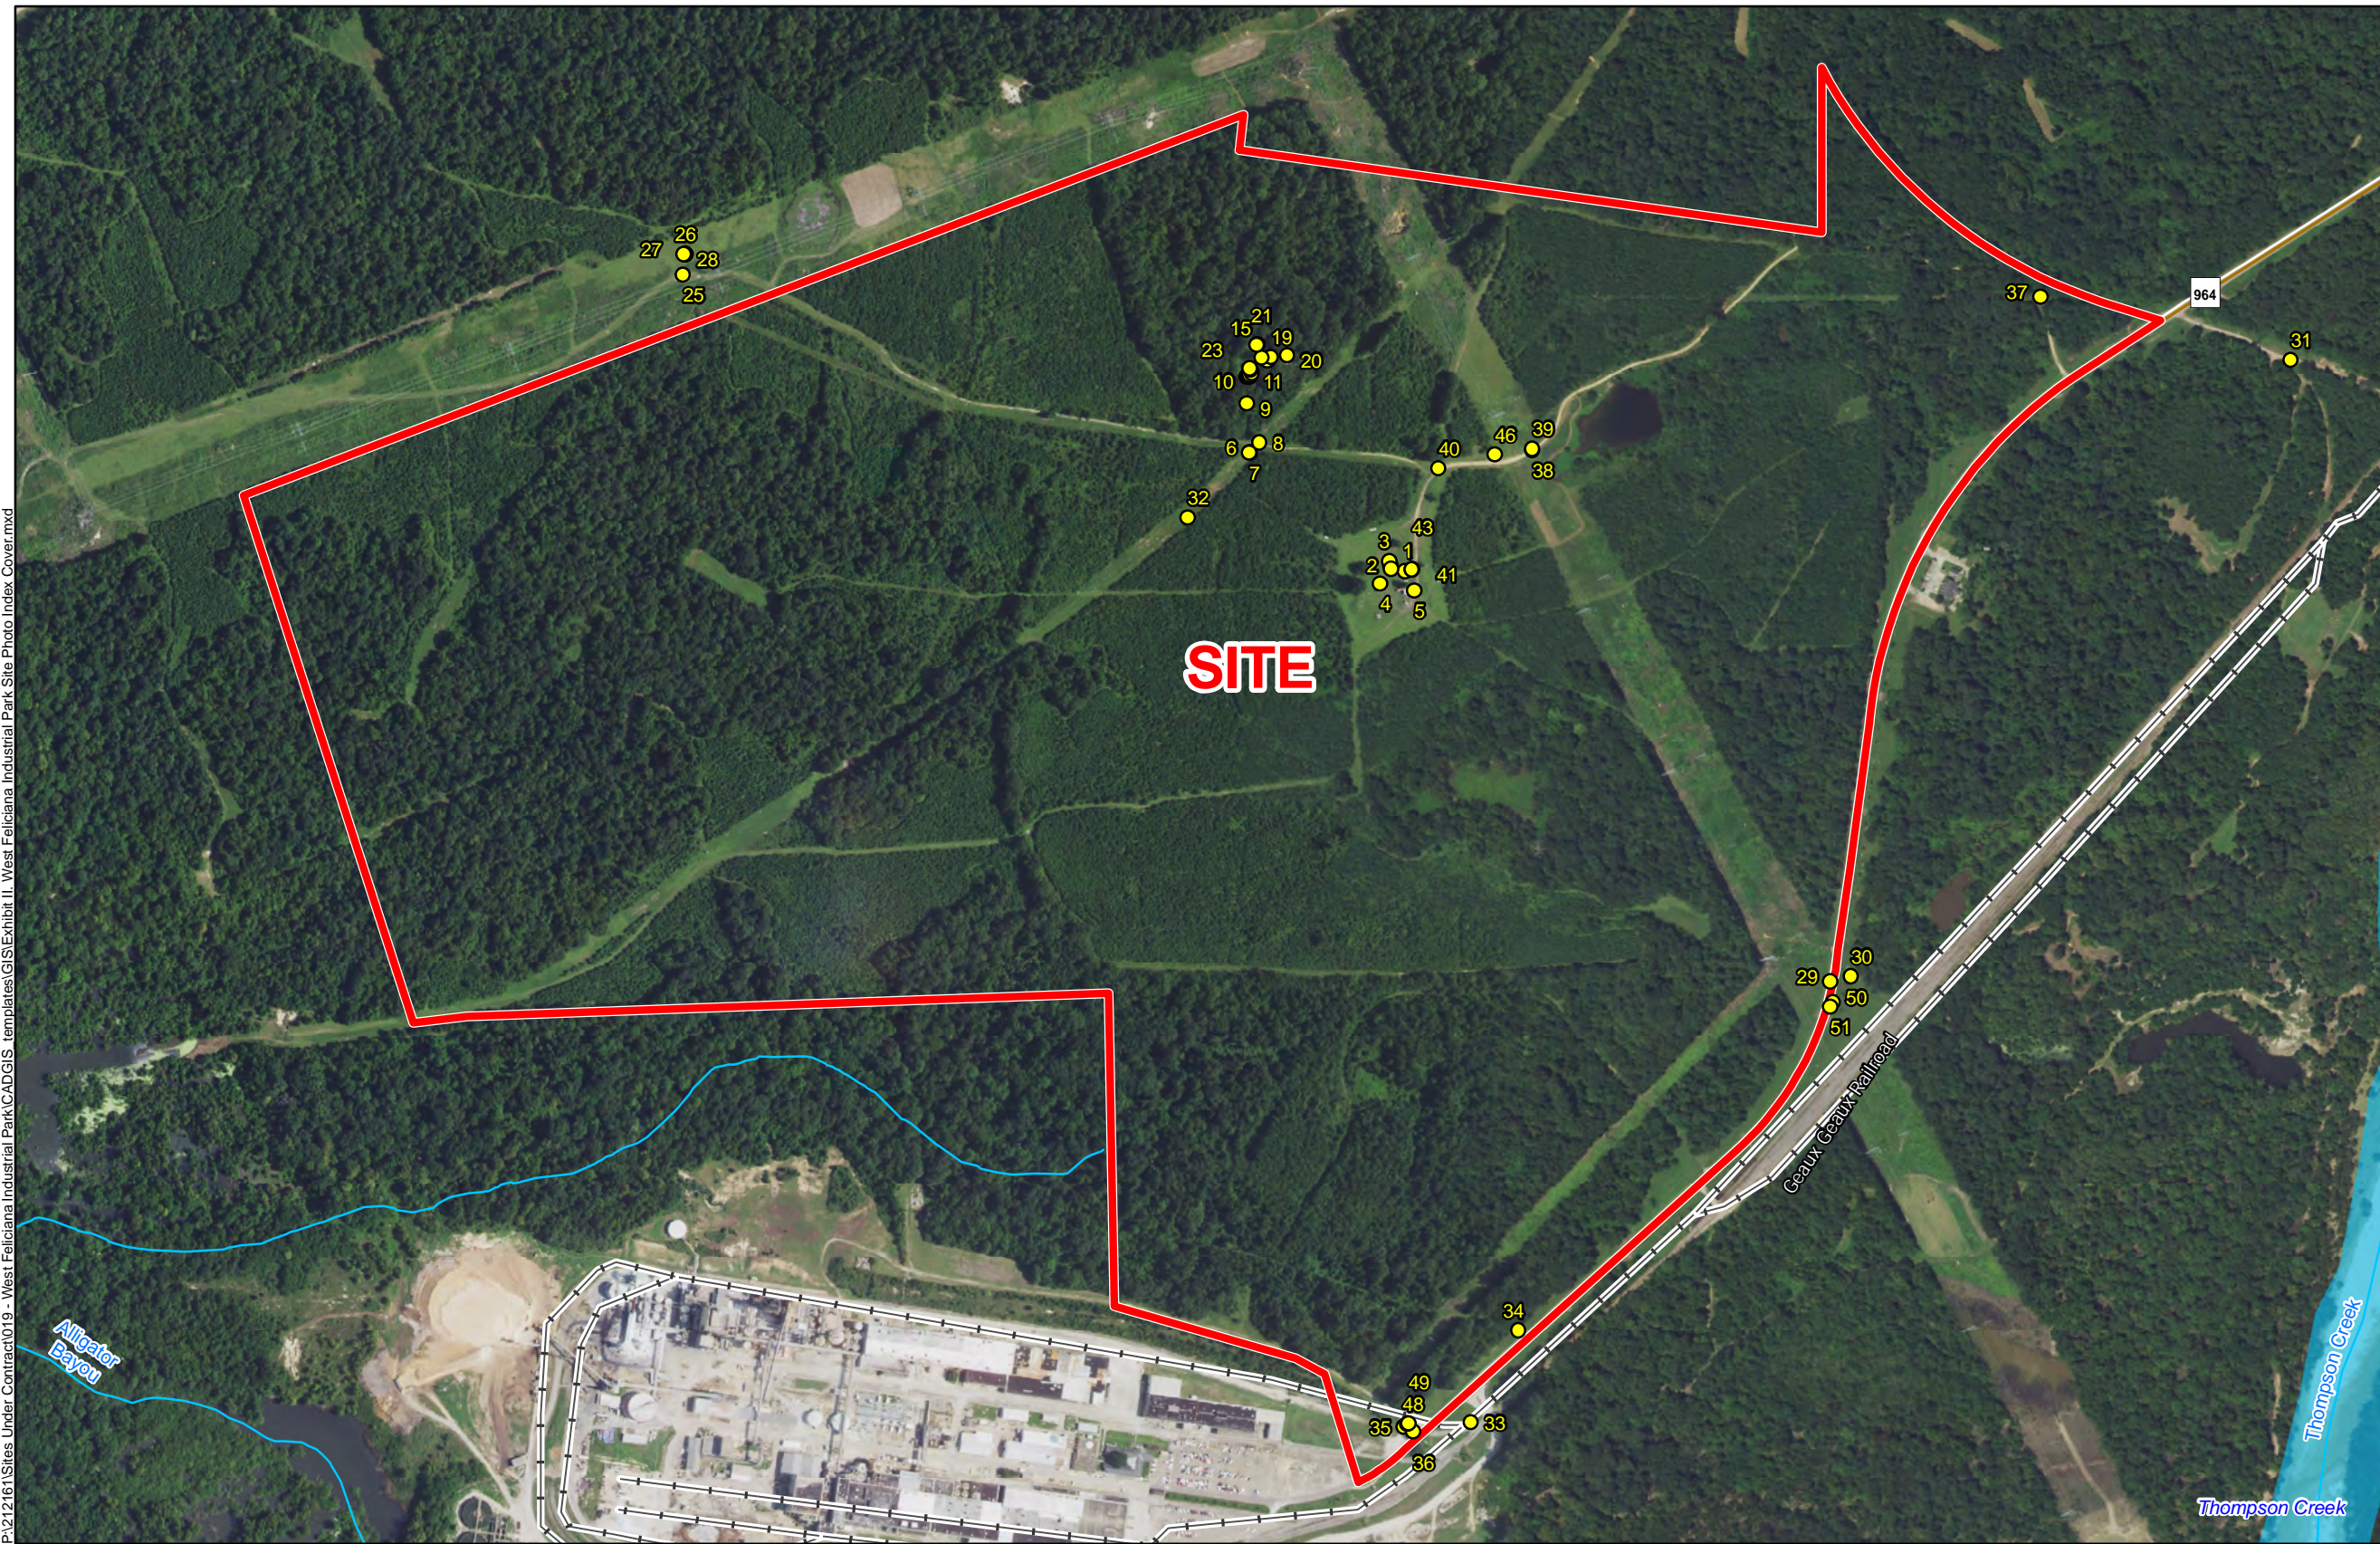

Exhibit II. West Feliciana Industrial Park  
Site CSRS Field Visit Photo Index

Baton Rouge Area Chamber®

# West Feliciana Industrial Park Site CSRS Field Visit Photo Index

West Feliciana Industrial  
Park Site  
West Feliciana Parish, LA

BRAC

**LEGEND**

- Site Boundary (547.31 Ac.)
- CSRS Photo Points
- Existing Roadway**
- Rural State Highway
- Railroad
- Stream
- Waterbody

P:\212161\Sites Under Contract\019 - West Feliciana Industrial Park\CAD\GIS - templates\GIS\Exhibit II - West Feliciana Industrial Park Site Photo Index Cover.mxd

- General Notes:**
1. No attempt has been made by CSRS, Inc. to verify site boundary, title, actual legal ownership, deed restrictions, servitudes, easements, or other burdens on the property, other than that furnished by the client or his representative.
  2. Transportation data from 2013 TIGER datasets via U.S. Census Bureau at [ftp://ftp2.census.gov/geo/tiger/TIGER2013](http://ftp2.census.gov/geo/tiger/TIGER2013).
  3. 2015 aerial imagery from USDA-APFO National Agricultural Inventory Project (NAIP) and may not reflect current ground conditions.
  4. Photo points represent approximate location of photo taken during CSRS field visit on 05/02/2017.