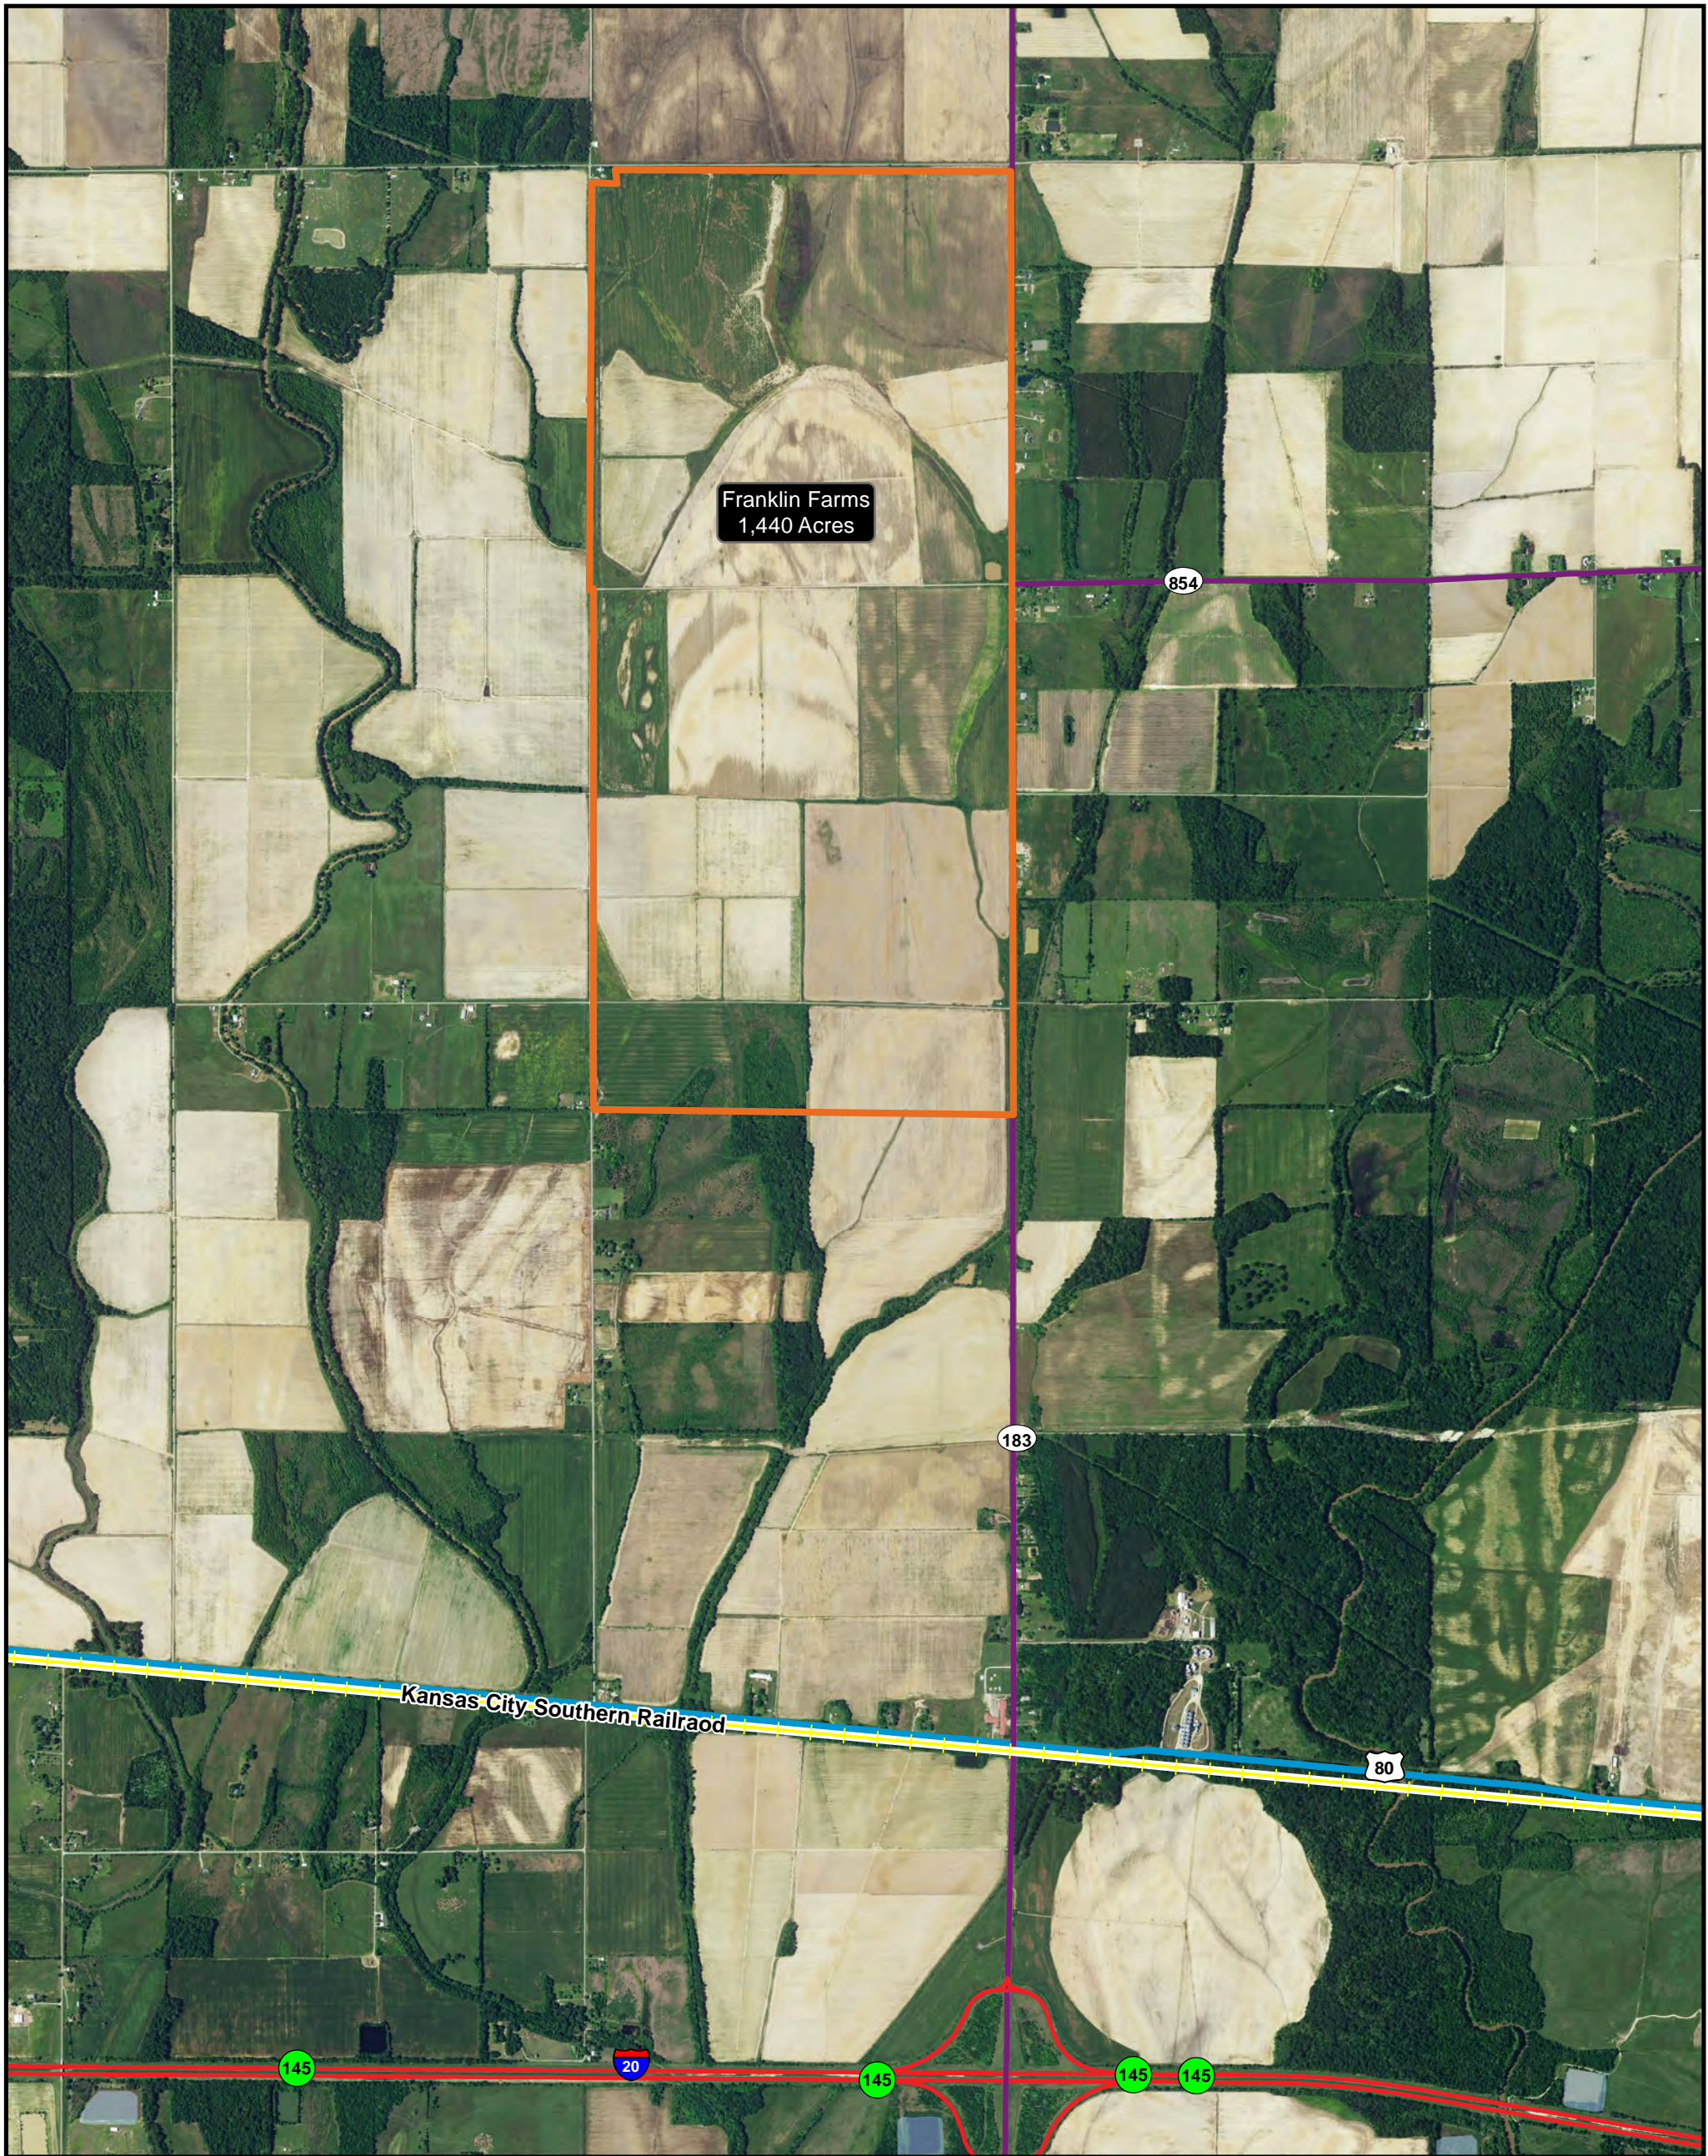

**Exhibit N –
Franklin Farm Rail Infrastructure Map**

Franklin Farm Rail Infrastructure Map
 Franklin Farm Industrial Site - ±1,440 Acres - Richland Parish

Mapping conducted by:
 Louisiana Economic Development
 Business Intelligence
 617 N. 3rd Street
 Baton Rouge, Louisiana 70802
 (225) 342-3725
 OpportunityLouisiana.com

Source:
 -Aerial Photo: NAIP
 -Base Map: ESRI, US Census, LDOT, LED
 -Locations and Boundaries are approximated
 GIS Analyst: MDT 10/16/2017
 Additional Information Available Upon Request

- Potential Site
- Interstate
- US Highway
- LA State Highway
- Interstate Exits
- Railroad

Richland Parish

0 1 Miles