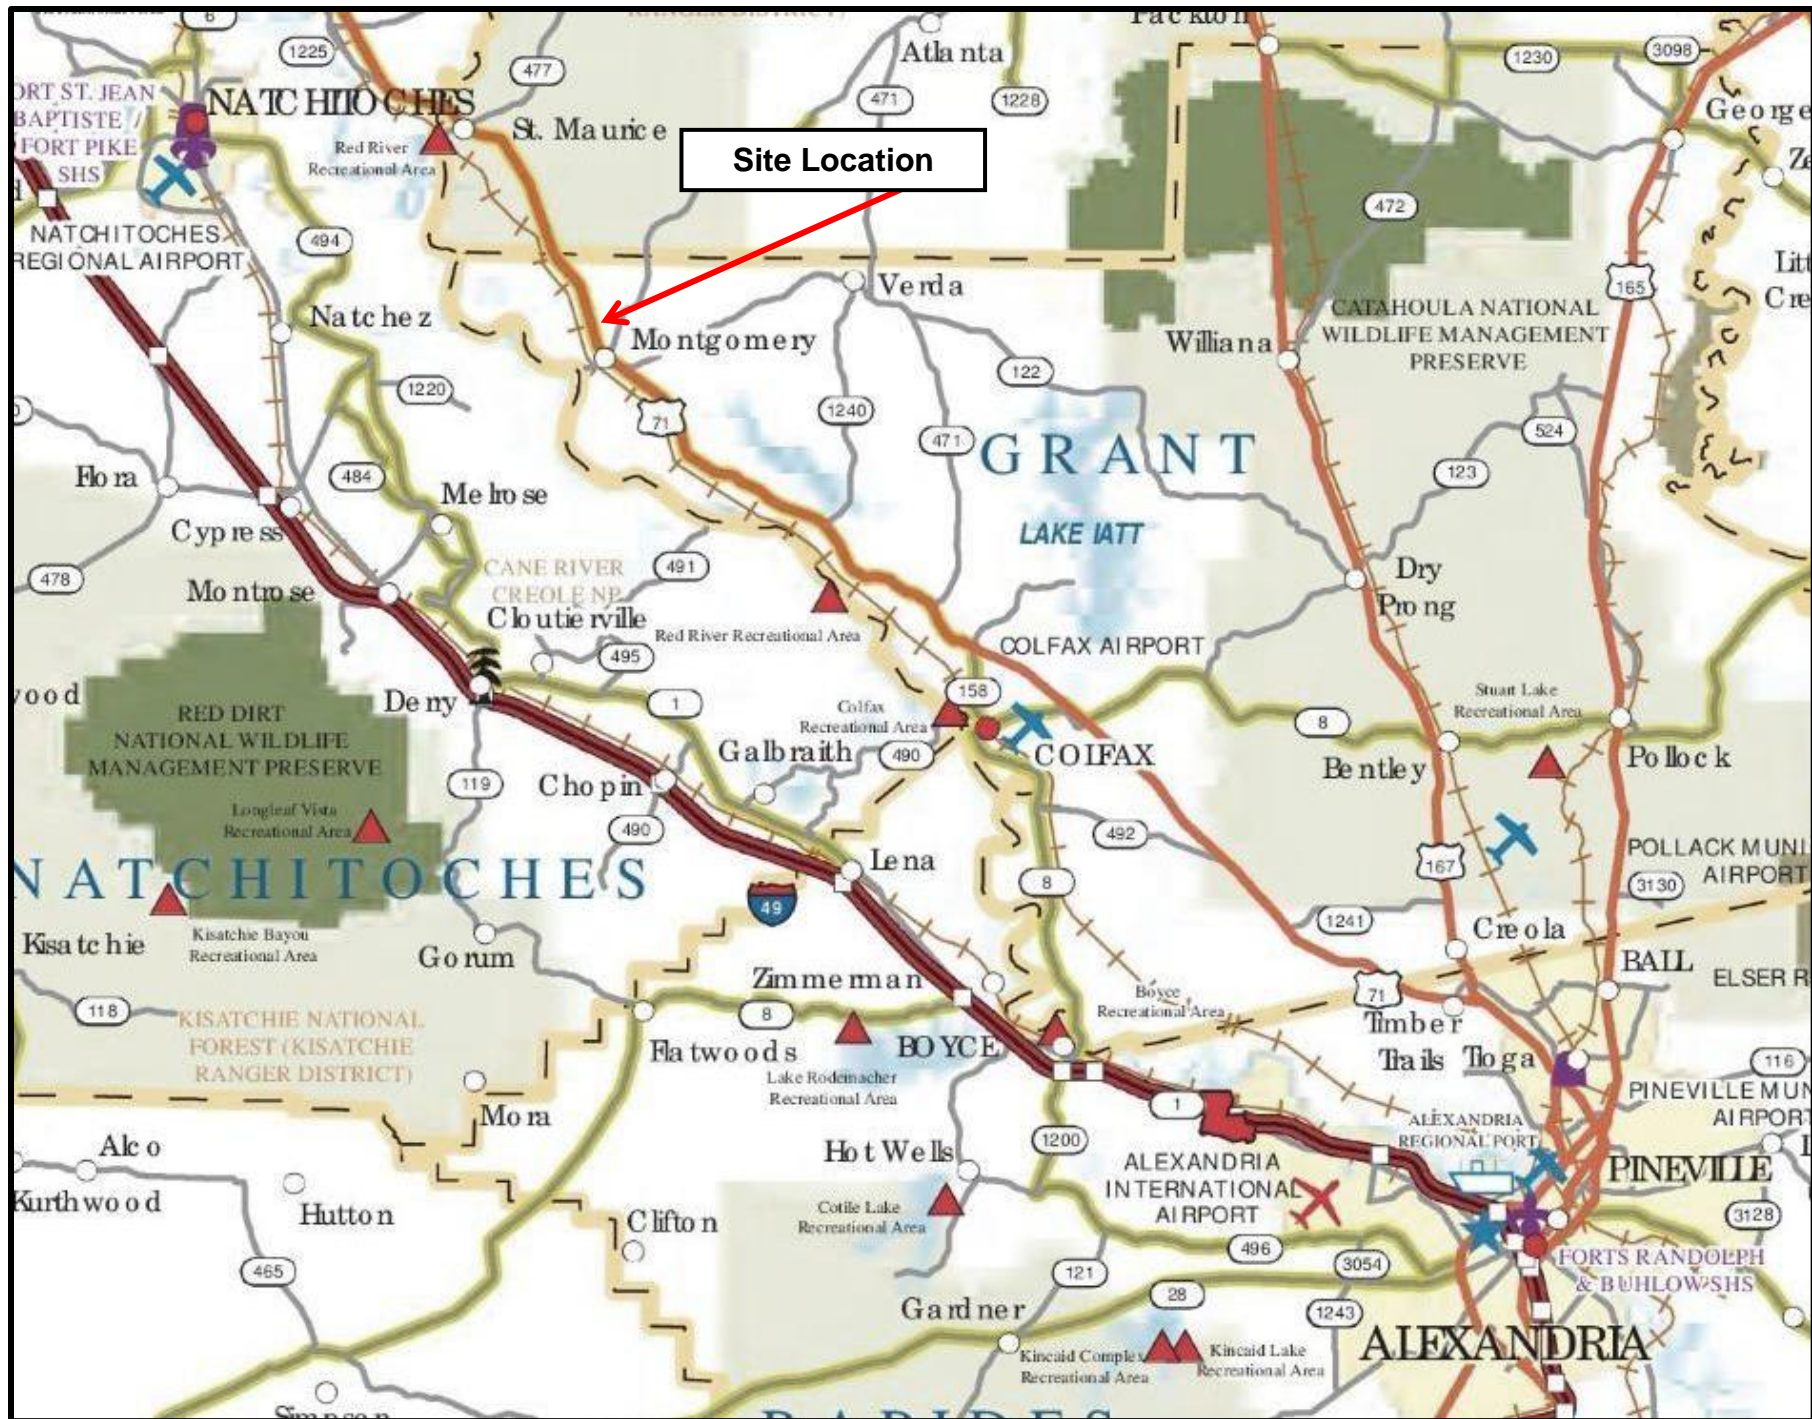

Site Map With Roadways

GRANT PARISH

Site Location

Vienna Bend

Crews

Kadesh

Point Place

Natchez